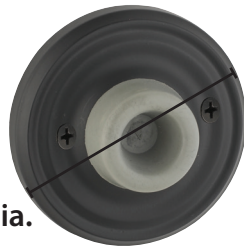

Brass Wall Bumper
with #8 Rosette
(2255)

Brass Wall Bumper
with Square Rosette
(2255)

Brass Wall Bumper
with Regular Rosette
(2255)

Sandcast Bronze Wall Bumper
with #2 Rosette
(2255)

• Same dimensions for rosettes & doorbell buttons

DIMENSIONS ARE IN INCHES