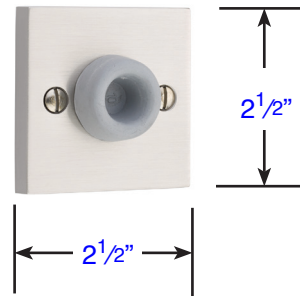

Brass Wall Bumper
with #8 Rosette
(2255)

Brass Wall Bumper
with Square Rosette
(2255)

Brass Wall Bumper
with Regular Rosette
(2255)

Sandcast Bronze Wall Bumper
with #2 Rosette
(2255)

• Same dimensions for rosettes & doorbell buttons

DIMENSIONS ARE IN INCHES