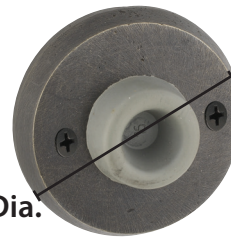

Brass Wall Bumper
with #8 Rosette
(2255)

Brass Wall Bumper
with Square Rosette
(2255)

Brass Wall Bumper
with Regular Rosette
(2255)

Sandcast Bronze Wall Bumper
with #2 Rosette
(2255)

• Same dimensions for rosettes & doorbell buttons

DIMENSIONS ARE IN INCHES