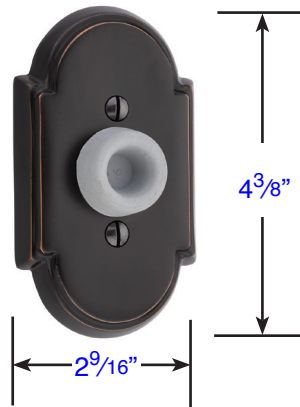

Brass Wall Bumper
with #8 Rosette
(2255)

Brass Wall Bumper
with Square Rosette
(2255)

Brass Wall Bumper
with Regular Rosette
(2255)

Sandcast Bronze Wall Bumper
with #2 Rosette
(2255)

• Same dimensions for rosettes & doorbell buttons

DIMENSIONS ARE IN INCHES