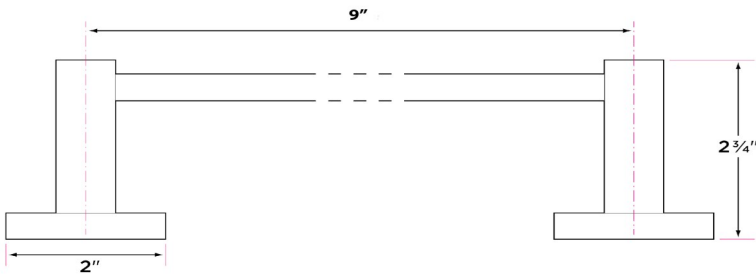

VR-PH2

VR-TB9