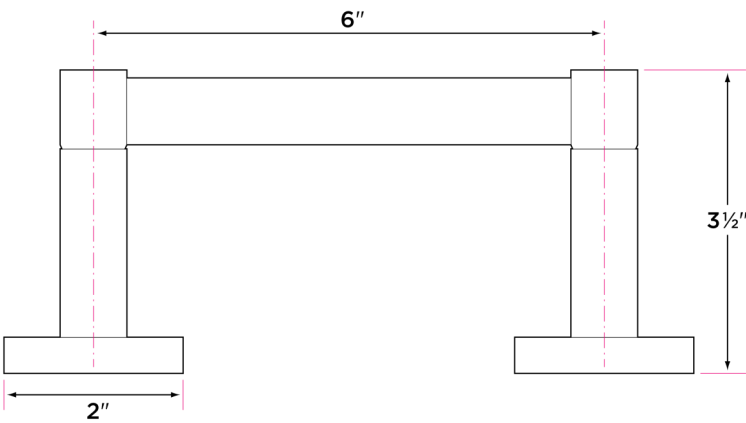

Vlora Series

Materials

Solid brass

Specifications

Concealed screw mounting with straight standard head fixing screw

Plated steel mounting brackets with two screws each

Nylon drywall screws included

Finishes

VR-TB30

VR-TB9

VR-TR1

VR-PH2

VR-PH1

VR-RH1