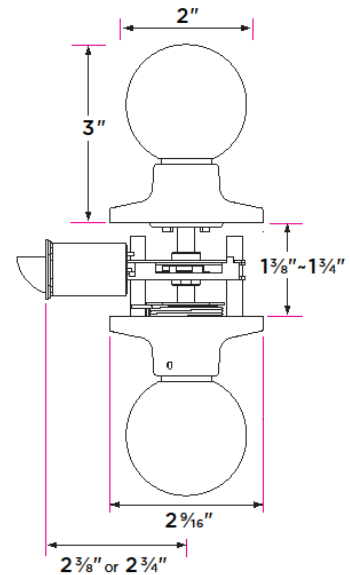

## Tahoe Knob

DESCRIPTION	PRODUCT CODE	CASE
Passage (hall/closet) Both sides always free	TA101	24
Privacy (bed/bath) Locked by finger turn. Unlocked by finger turn or coin slot from the outside	TA102	24
Entry-Locked/unlocked by inside finger turn or outside key	TA107	24
Entry and Deadbolt Combo	TA107/DB	12
Dummy (closet) Inactive, single-sided, mount with thru bolt	TA100	24
Handleset Interior Trim	TA100-H	24

### Door Thickness

1 3/8" to 1 3/4"

### Strike Plate

2 1/4" x 1 3/4" full lip radius corner standard

### Latch

Adjustable 2 3/8" - 2 3/4" backset  
 1/2" throw bolt  
 2 1/4" x 1" radius corner faceplate or 4 way drive-in latch