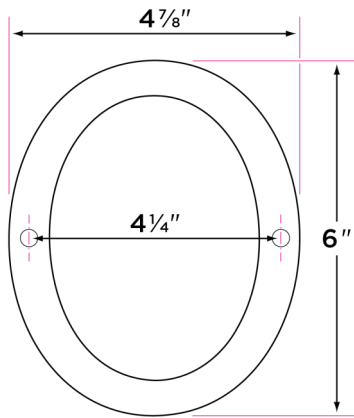

HNSS6-1

House Numbers

HNSS6-0