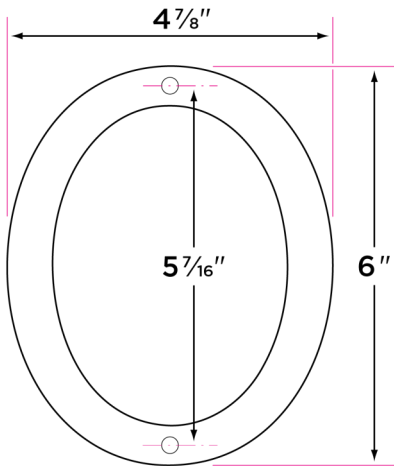

House Numbers

HNf6-0