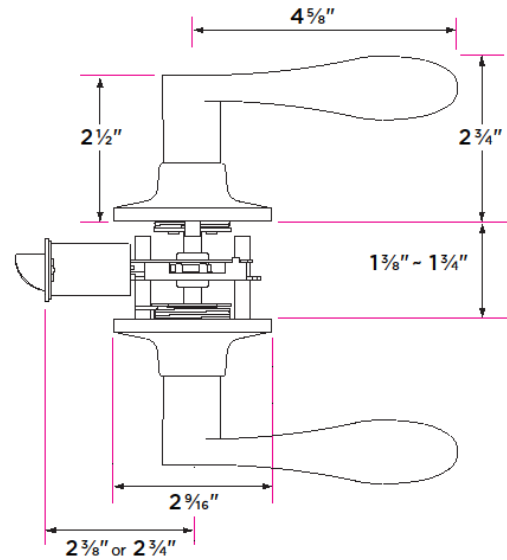

Snowbird Lever

DESCRIPTION	PRODUCT CODE	CASE
Passage (hall/closet) Both sides always free	SB101	24
Privacy (bed/bath) Locked by finger turn. Unlocked by finger turn or coin slot from the outside	SB102	24
Entry-Locked/unlocked by inside finger turn or outside key	SB107	12
Entry and Deadbolt Combo	SB107/DB	12
Dummy (closet) Inactive, single-sided, flush mount with two wood screws	SB100	24
Handleset Interior Trim	SB100-H	24

Finishes

15 Satin Nickel
11P Vintage Bronze
FBL Flat Black

Door Handing

Reversible Handing
Specify handing for dummy and handleset interior trim

Door Thickness

1 3/8" to 1 3/4"

Key Cylinder

5 Pin KW1
5 Pin SC1 option

Strike Plate

2 1/4" x 1 3/4" full lip radius corner standard

Latch

Adjustable 2 3/8" - 2 3/4" backset
1/2" throw bolt
2 1/4" x 1" radius corner faceplate or 4 way drive-in latch

Door Prep

Crossbore 2 1/8"
Edgebore 1"