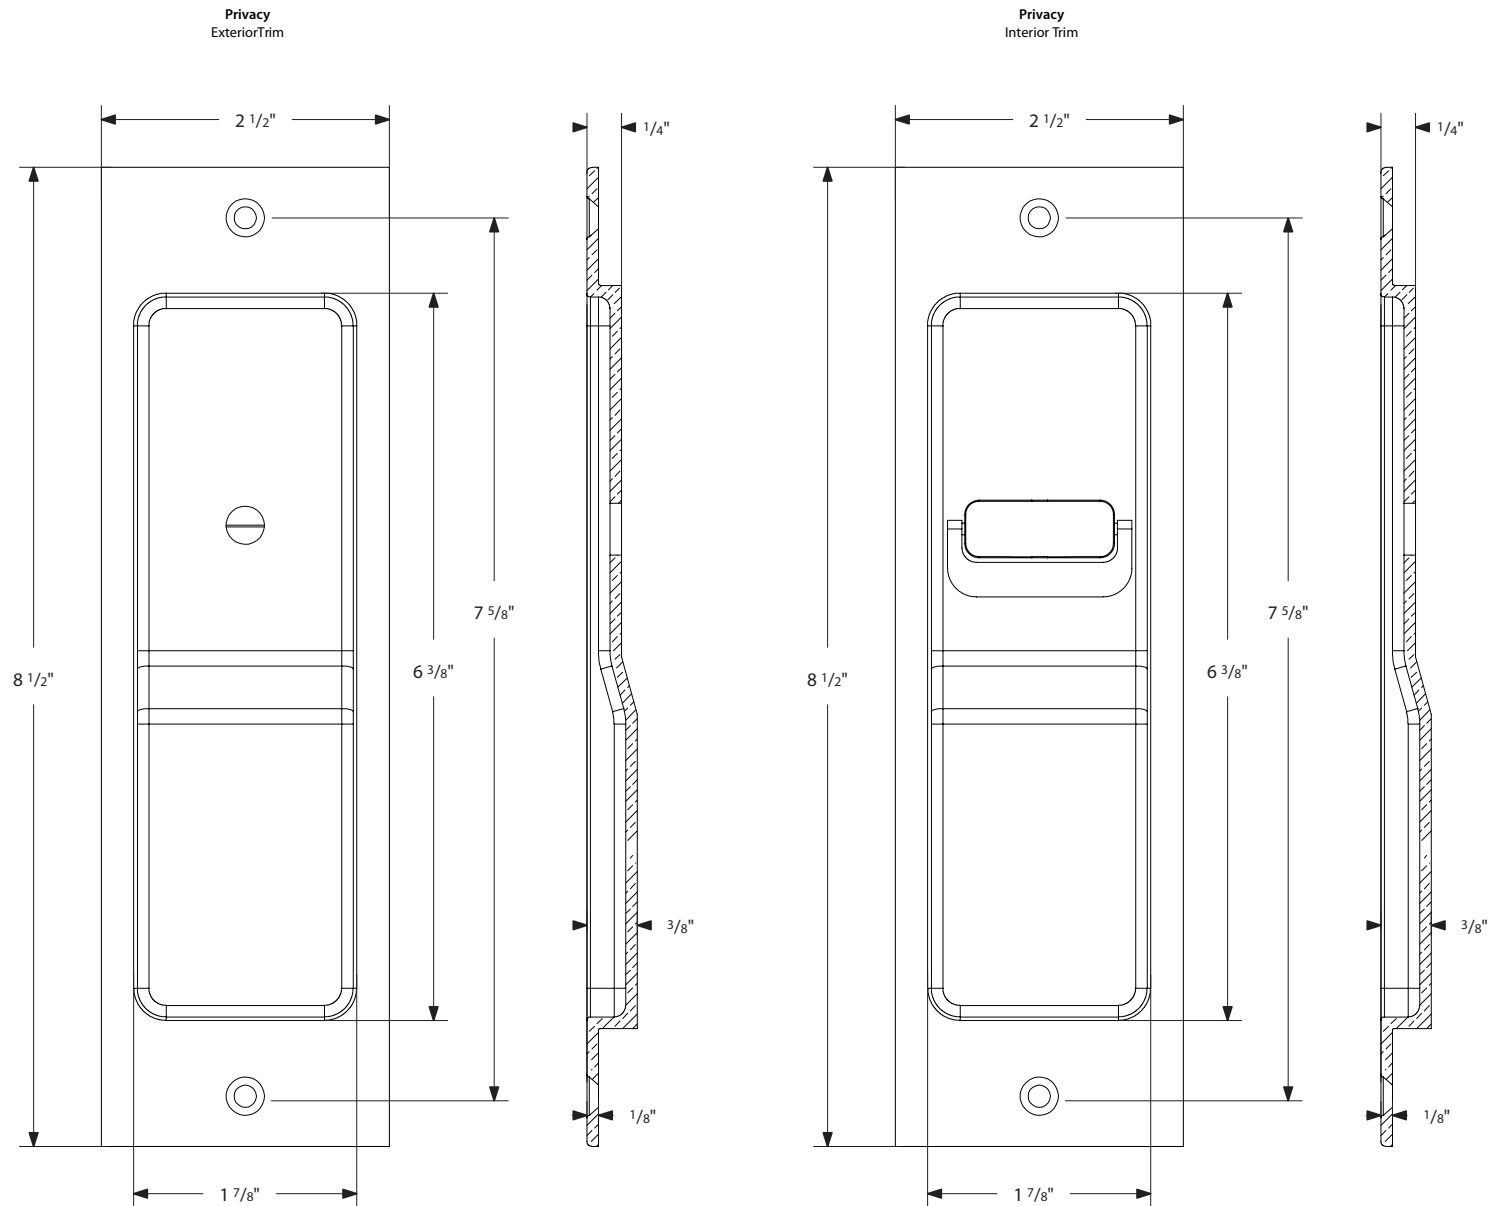

Sandcast Bronze Rustic Modern Rectangular Pocket Door Mortise Lock - Keyed Function

EMTEK®

*NOTE: NOT DRAWN TO SCALE.

2123

Rev. 06/26/2018

Sandcast Bronze Rustic Modern Rectangular Pocket Door Mortise Lock - Privacy Function

EMTEK®

*NOTE: NOT DRAWN TO SCALE.

2125

Rev. 06/26/2018

Sandcast Bronze Rustic Modern Rectangular Pocket Door Mortise Lock - Passage/Dummy

EMTEK®

*NOTE: NOT DRAWN TO SCALE.

2124, 2126 Rev. 06/26/2018