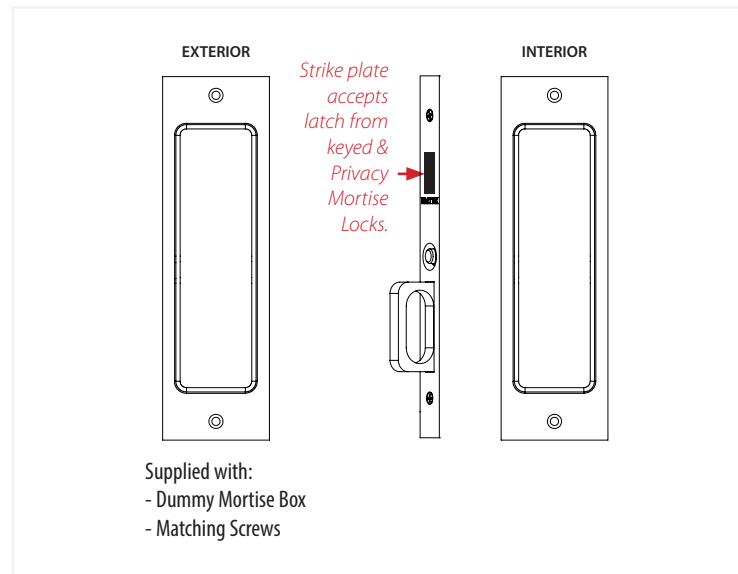

EMTEK®

*NOTE: NOT DRAWN TO SCALE.

2125

Rev. 06/26/2018

Sandcast Bronze Rustic Modern Rectangular Pocket Door Mortise Lock - Passage/Dummy

EMTEK®

*NOTE: NOT DRAWN TO SCALE.

2124, 2126 Rev. 06/26/2018

Sandcast Bronze Rustic Modern Rectangular Pocket Door Mortise Lock

**Keyed
Door Mortise Lock**

**Privacy
Door Mortise Lock**

**Passage
Door Mortise Lock**

**Dummy
Door Mortise Lock**

Pocket Door Mortise Lock - Lock Body