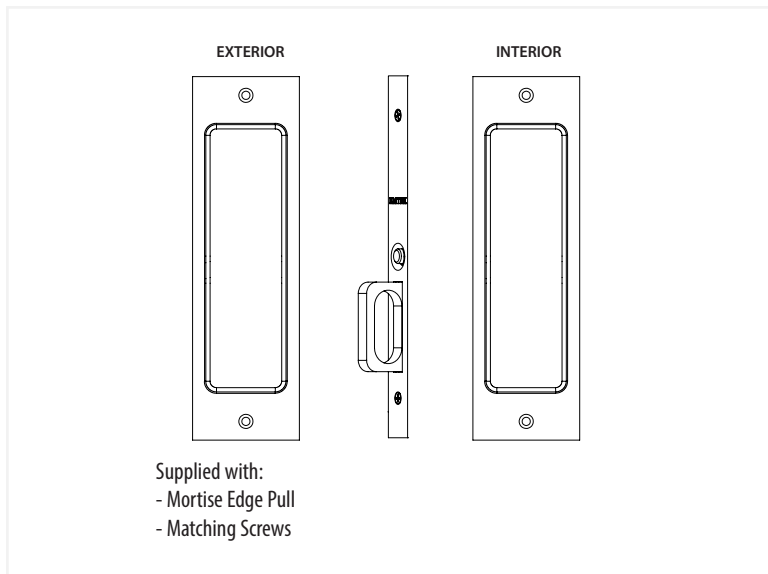

Sandcast Bronze Rustic Modern Rectangular Pocket Door Mortise Lock

**Keyed
Door Mortise Lock**

**Privacy
Door Mortise Lock**

**Passage
Door Mortise Lock**

**Dummy
Door Mortise Lock**

Pocket Door Mortise Lock - Lock Body