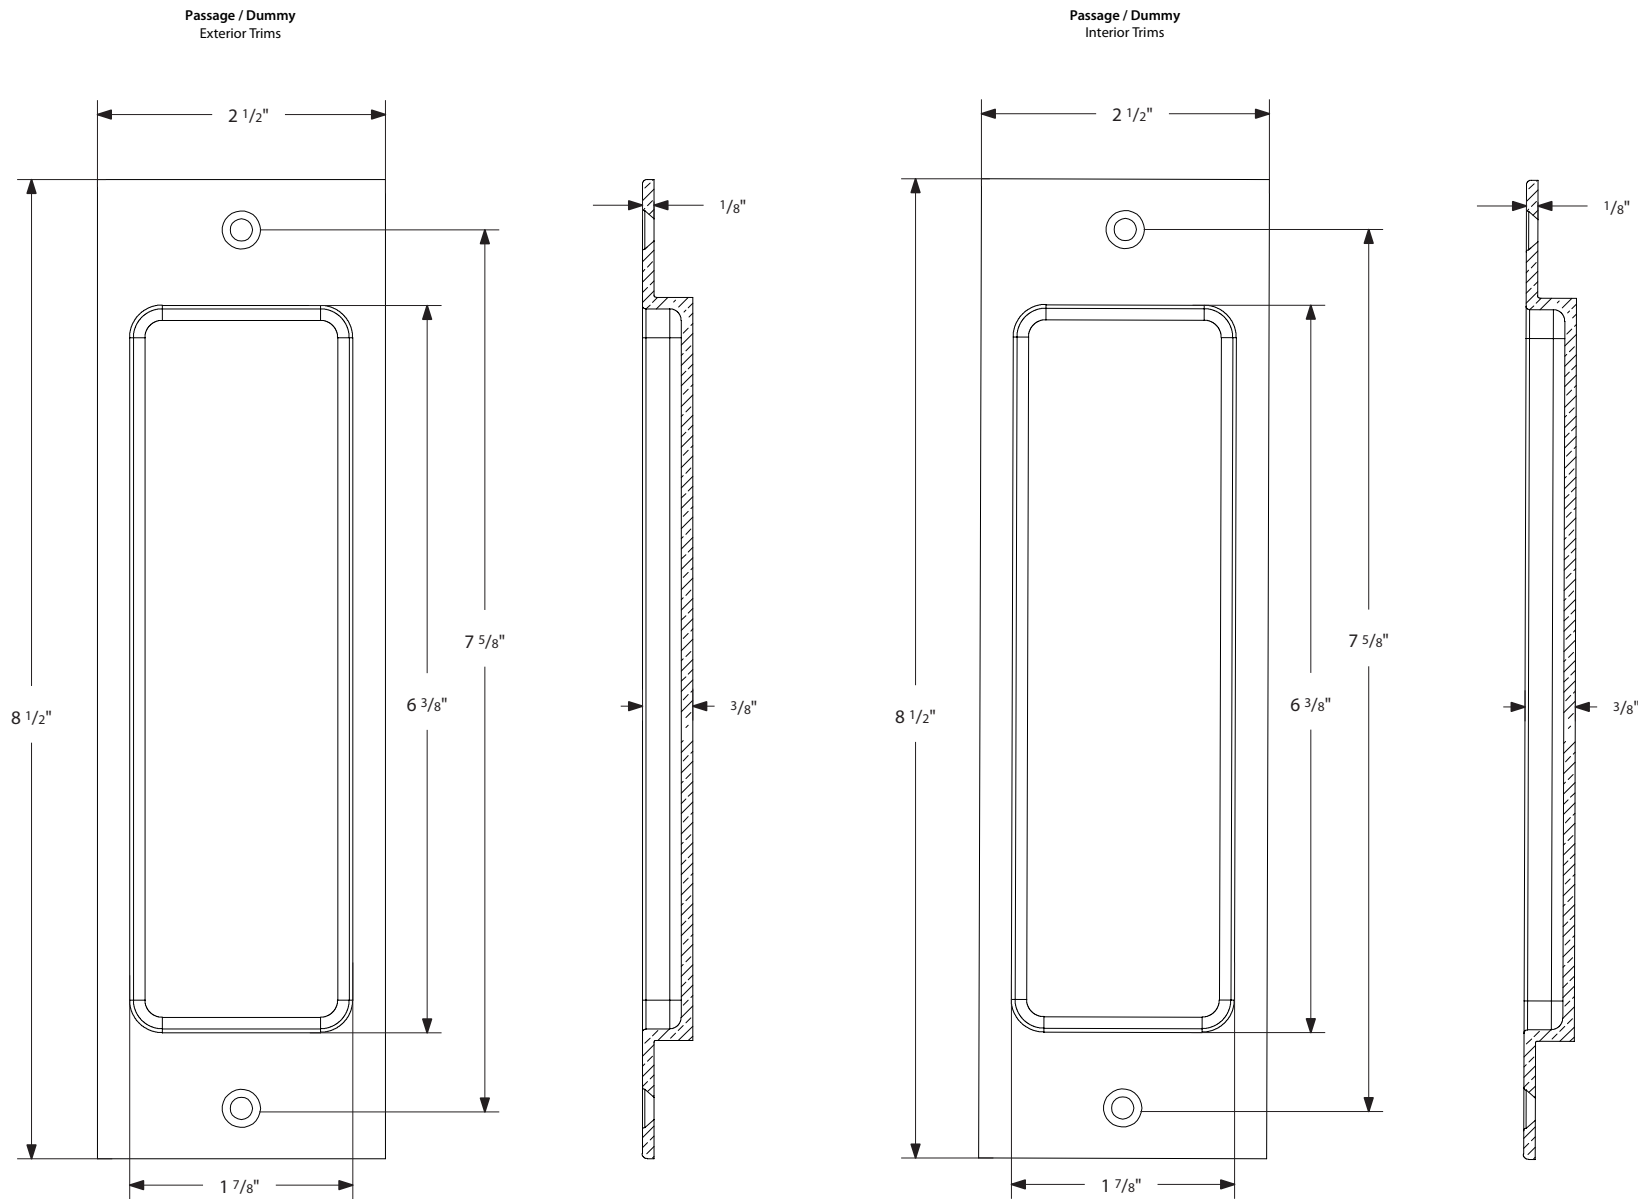

EMTEK®

*NOTE: NOT DRAWN TO SCALE.

2125

Rev. 06/26/2018

Sandcast Bronze Rustic Modern Rectangular Pocket Door Mortise Lock - Passage/Dummy

EMTEK®

*NOTE: NOT DRAWN TO SCALE.

2124, 2126 Rev. 06/26/2018