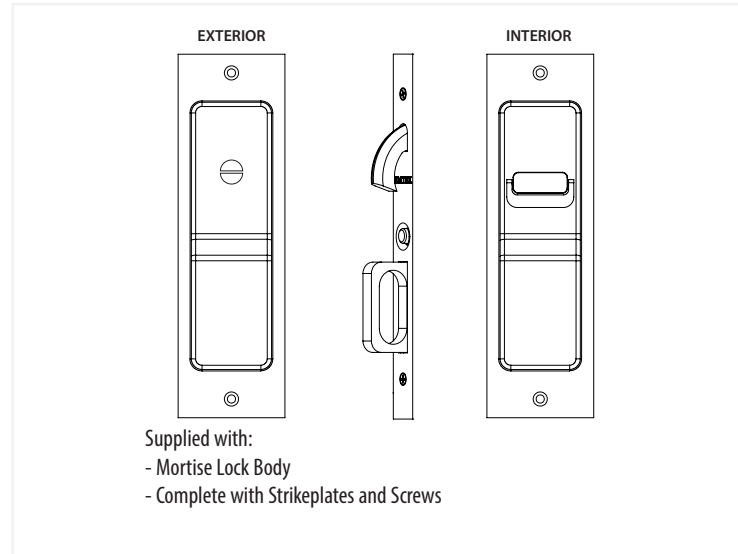

**Privacy
Door Mortise Lock**