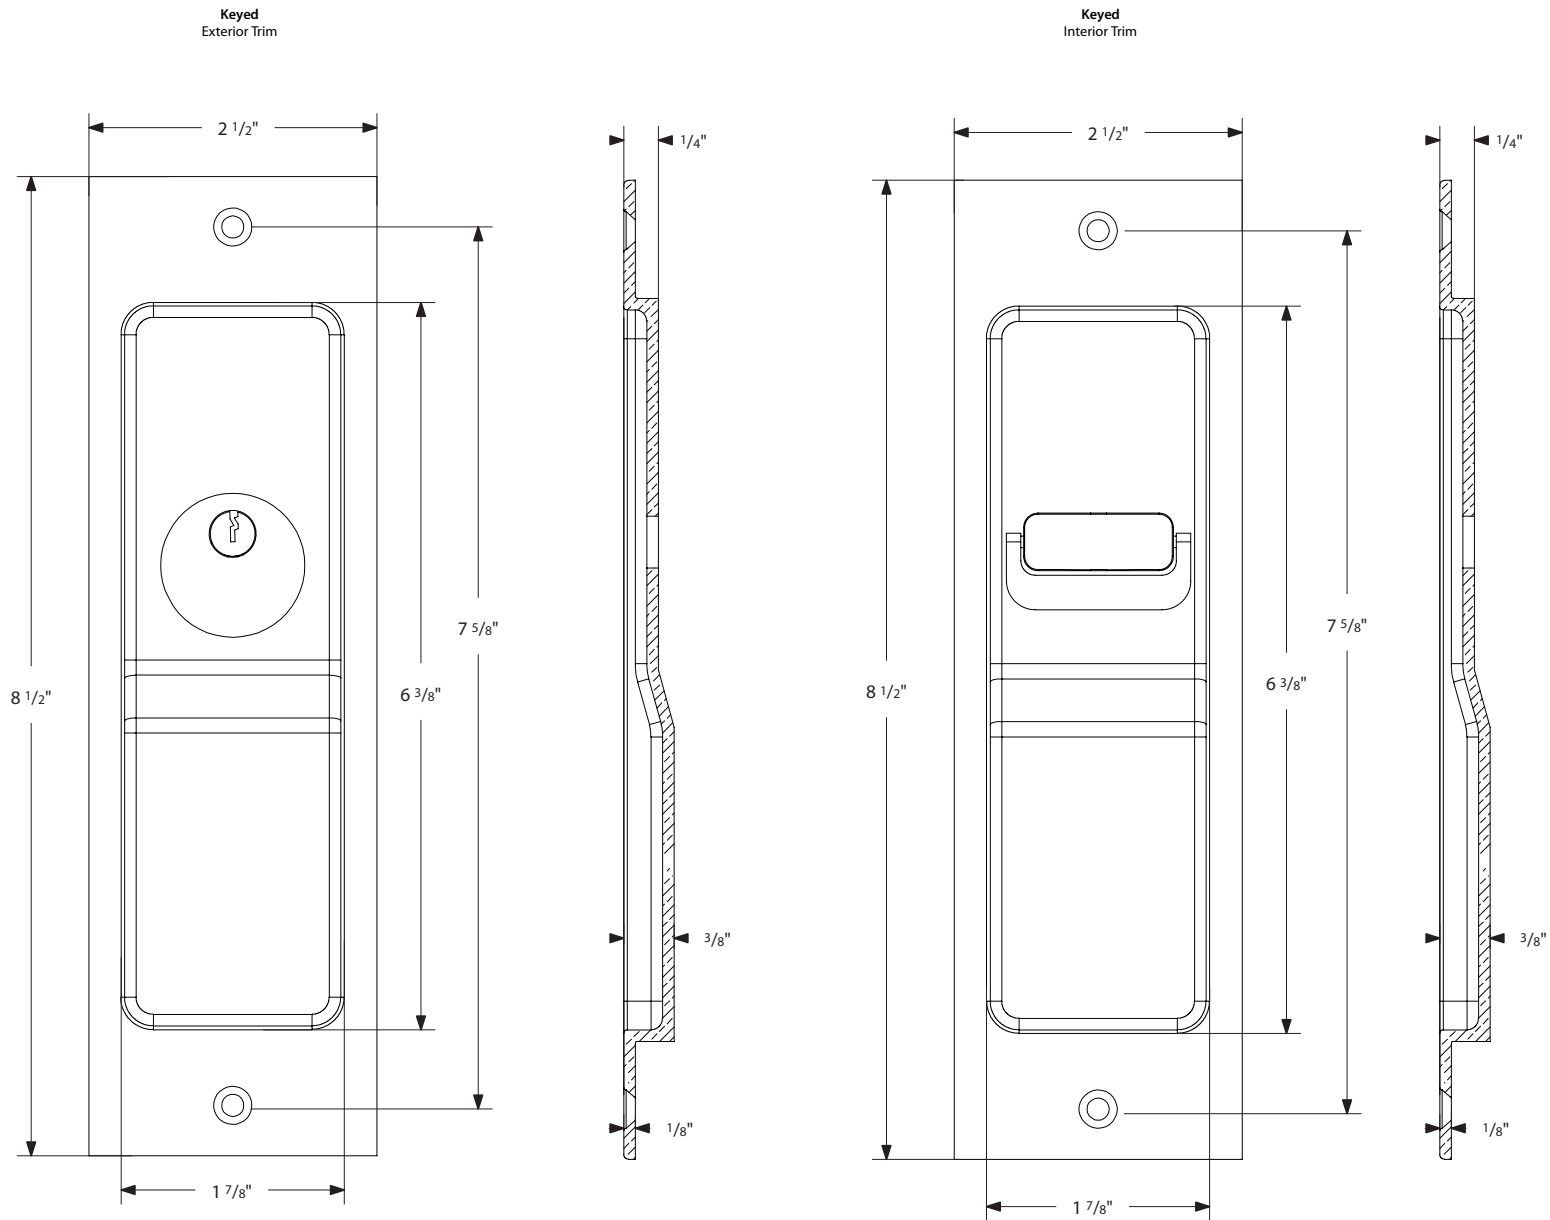

Sandcast Bronze Rustic Modern Rectangular Pocket Door Mortise Lock - Keyed Function

EMTEK®

*NOTE: NOT DRAWN TO SCALE.

2123

Rev. 06/26/2018

Sandcast Bronze Rustic Modern Rectangular Pocket Door Mortise Lock - Privacy Function

EMTEK®

*NOTE: NOT DRAWN TO SCALE.

2125

Rev. 06/26/2018

Sandcast Bronze Rustic Modern Rectangular Pocket Door Mortise Lock - Passage/Dummy

EMTEK®

*NOTE: NOT DRAWN TO SCALE.

2124, 2126 Rev. 06/26/2018