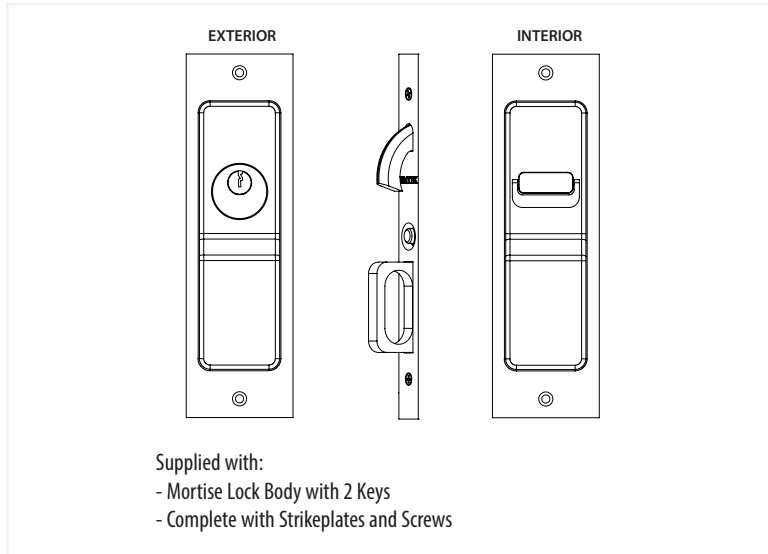

Sandcast Bronze Rustic Modern Rectangular Pocket Door Mortise Lock

**Keyed
Door Mortise Lock**