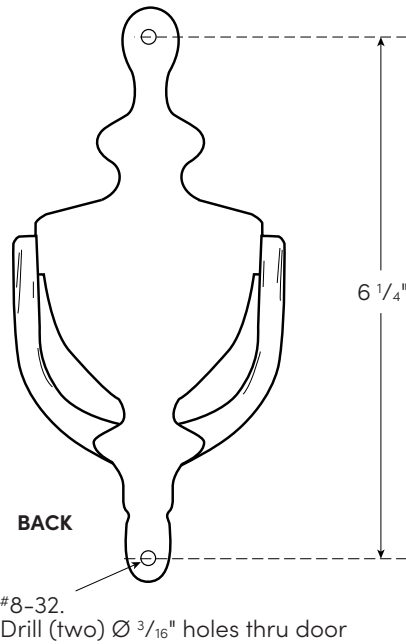

TEMPLATE T-611

Effective date: June 6, 2022
Supercedes: All Previous

NOT TO SCALE

ROCKWOOD

ASSA ABLOY

Experience a safer
and more open world

ROCKWOOD 611 DOOR KNOCKER

Material: Solid Cast Brass

- Notes:**
- This item can be used in combination with a small or large door viewer prep.
 - There is a $7/16$ " thickness on the knocker where the viewer sits.

Fasteners Note: 2 ea. #8-32 x 2" Flat Head Machine Screws (for standard $1 \frac{3}{4}$ " doors);
2 ea. #8 Finish Washers