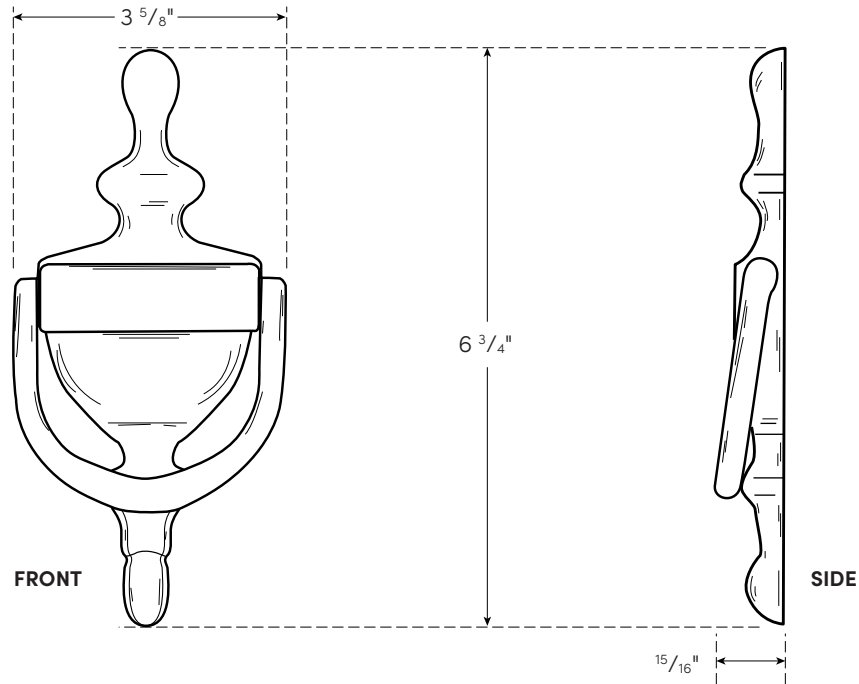

TEMPLATE T-611

Effective date: June 6, 2022
Supercedes: All Previous

NOT TO SCALE

ROCKWOOD

ASSA ABLOY

Experience a safer
and more open world

ROCKWOOD 611 DOOR KNOCKER

Material: Solid Cast Brass

- Notes:**
- This item can be used in combination with a small or large door viewer prep.
 - There is a $7/16$ " thickness on the knocker where the viewer sits.

Fasteners Note: 2 ea. #8-32 x 2" Flat Head Machine Screws (for standard $1 \frac{3}{4}$ " doors);
2 ea. #8 Finish Washers