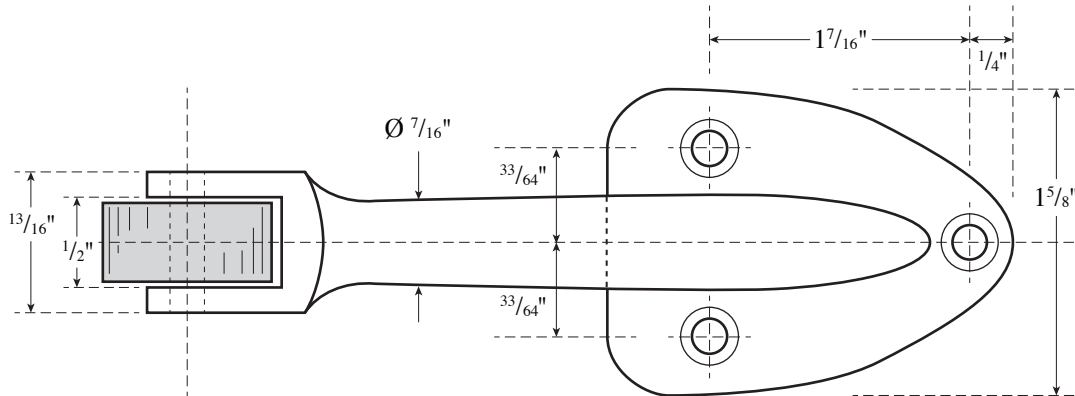

Architectural Door Accessories

ASSA ABLOY

Rockwood 455 Curved Roller Stop

The global leader in
door opening solutions

NOT TO SCALE

Template T-455

Effective date: January 1, 2017
Supersedes: All Previous

NOTE: ASSA ABLOY reserves the right to make product changes and is not responsible for obsolete template errors. To ensure your template is current, please visit our website at www.rockwoodmfg.com or call us at 800-458-2424