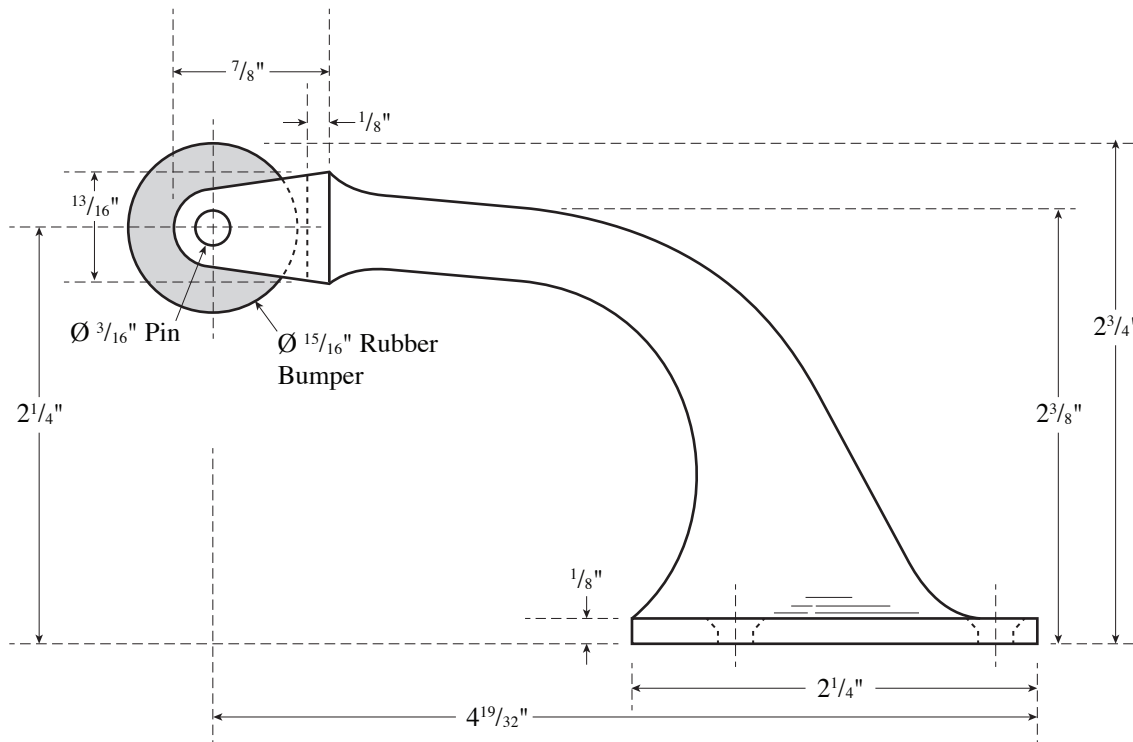

Architectural Door Accessories

ASSA ABLOY

Rockwood 455 Curved Roller Stop

The global leader in
door opening solutions

NOT TO SCALE

Template T-455

Effective date: January 1, 2017
Supersedes: All Previous

NOTE: ASSA ABLOY reserves the right to make product changes and is not responsible for obsolete template errors. To ensure your template is current, please visit our website at www.rockwoodmfg.com or call us at 800-458-2424