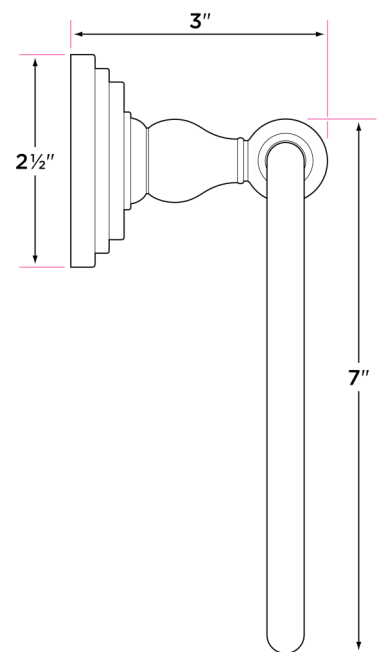

Pueblo Series

Materials

Post materials: steel and zinc

Towel bar tube material: brass

Specifications

3 3/8" extension from wall

2 1/2" base

Concealed screw mounting with straight standard head fixing screw

Plated steel mounting brackets with two screws each

Nylon drywall screws included

Finishes

15 Satin Nickel

26 Polished Chrome

11P Vintage Bronze

DESCRIPTION	PRODUCT CODE	CASE
18" Towel Bar	PB-TB18	20
24" Towel Bar	PB-TB24	20
30" Towel Bar	PB-TB30	20
Towel Ring	PB-TR1	30
Single Post Paper Holder	PB-PH1	30
Two Post Paper Holder	PB-PH2	30
Robe Hook	PB-RH1	30

PB-PH1

PB-PH2

PB-TB18

PB-TR1

PB-TB24

PB-TB30

PB-RH1