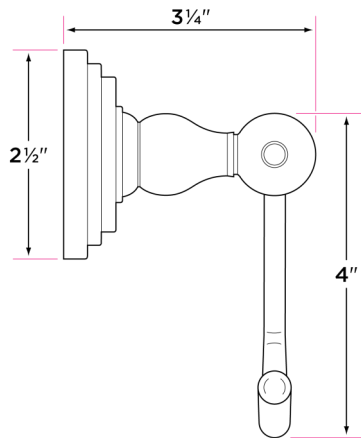

Pueblo Series

Materials

Post materials: steel and zinc

Towel bar tube material: brass

Specifications

3 3/8" extension from wall

2 1/2" base

Concealed screw mounting with straight standard head fixing screw

Plated steel mounting brackets with two screws each

Nylon drywall screws included

Finishes

15 Satin Nickel

26 Polished Chrome

11P Vintage Bronze

DESCRIPTION	PRODUCT CODE	CASE
18" Towel Bar	PB-TB18	20
24" Towel Bar	PB-TB24	20
30" Towel Bar	PB-TB30	20
Towel Ring	PB-TR1	30
Single Post Paper Holder	PB-PH1	30
Two Post Paper Holder	PB-PH2	30
Robe Hook	PB-RH1	30

PB-PH1

PB-PH2

PB-TB18

PB-TR1

PB-TB24

PB-TB30

PB-RH1