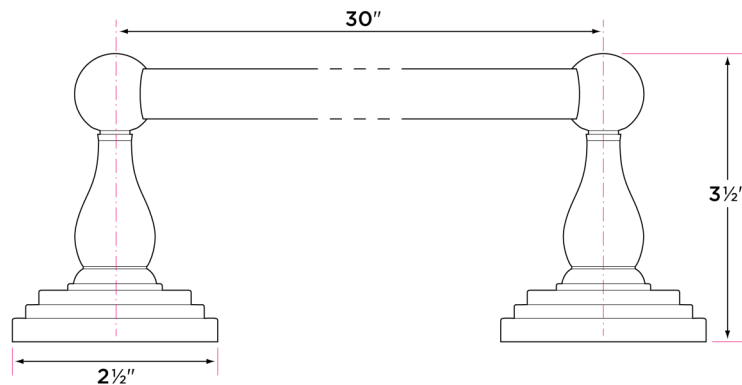

Pueblo Series

Materials

Post materials: steel and zinc

Towel bar tube material: brass

Specifications

3 3/8" extension from wall

2 1/2" base

Concealed screw mounting with straight standard head fixing screw

PB-PH1

PB-PH2

PB-TB18

PB-TR1

PB-TB24

PB-TB30

PB-RH1