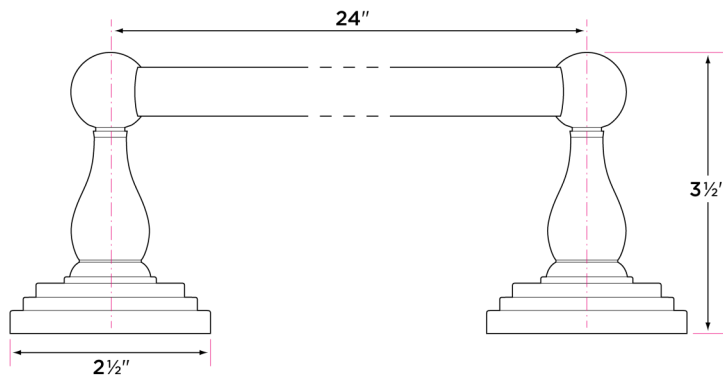

Pueblo Series

Materials

Post materials: steel and zinc

Towel bar tube material: brass

Specifications

3 3/8" extension from wall

2 1/2" base

Concealed screw mounting with straight standard head fixing screw

PB-PH1

PB-PH2

PB-TB18

PB-TR1

PB-TB24

PB-TB30

PB-RH1