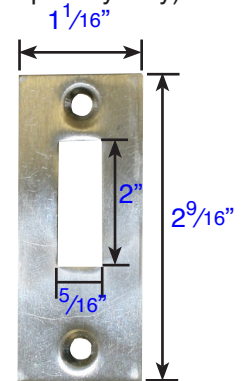

Pocket Door Mortise Locks - Classic

- Keyed - (2103)
- Passage - (2104)
- Privacy - (2105)
- Dummy - (2106)

- Fits standard door thickness 1 3/8" to 1 3/4"
- (Must Specify Door Thickness)
- Plates are 1/16" Thick

Passage Function (2101)

- Fits door thickness 1 3/8" to 1 3/4"
- Standard rectangular door prep 2 5/8" x 1 3/4"

Privacy Function (2102)

- Fits door thickness 1 3/8" to 1 3/4"
- Standard rectangular door prep 2 5/8" x 1 3/4"
- Complete with strikeplate

Strike Plate
(for privacy only)

2" Screw-to-Screw
1/16" Thick

DIMENSIONS ARE IN INCHES