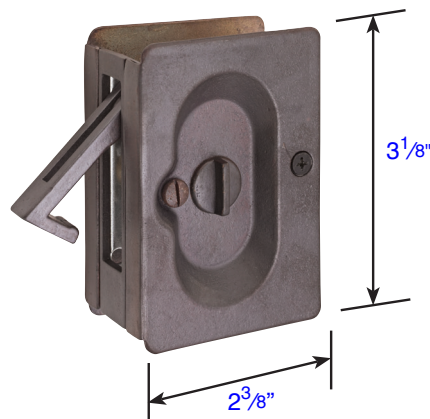

Pocket Door Mortise Locks - Classic

- Keyed - (2103)
- Passage - (2104)
- Privacy - (2105)
- Dummy - (2106)

- Fits standard door thickness 1 3/8" to 1 3/4"
- (Must Specify Door Thickness)
- Plates are 1/16" Thick

Passage Function (2101)

- Fits door thickness 1 3/8" to 1 3/4"
- Standard rectangular door prep 2 5/8" x 1 3/4"

Privacy Function (2102)

- Fits door thickness 1 3/8" to 1 3/4"
- Standard rectangular door prep 2 5/8" x 1 3/4"
- Complete with strikeplate

Strike Plate
(for privacy only)

2" Screw-to-Screw
1/16" Thick

DIMENSIONS ARE IN INCHES