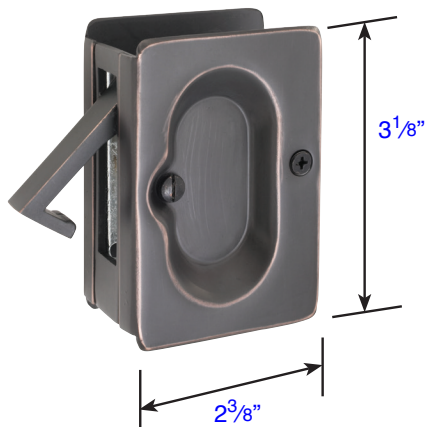

Pocket Door Mortise Locks - Classic

- Keyed - (2103)
- Passage - (2104)
- Privacy - (2105)
- Dummy - (2106)

- Fits standard door thickness 1 3/8" to 1 3/4"
- (Must Specify Door Thickness)
- Plates are 1/16" Thick

Passage Function (2101)

- Fits door thickness 1 3/8" to 1 3/4"
- Standard rectangular door prep 2 5/8" x 1 3/4"

Privacy Function (2102)

- Fits door thickness 1 3/8" to 1 3/4"
- Standard rectangular door prep 2 5/8" x 1 3/4"
- Complete with strikeplate

Strike Plate
(for privacy only)

2" Screw-to-Screw
1/16" Thick

DIMENSIONS ARE IN INCHES