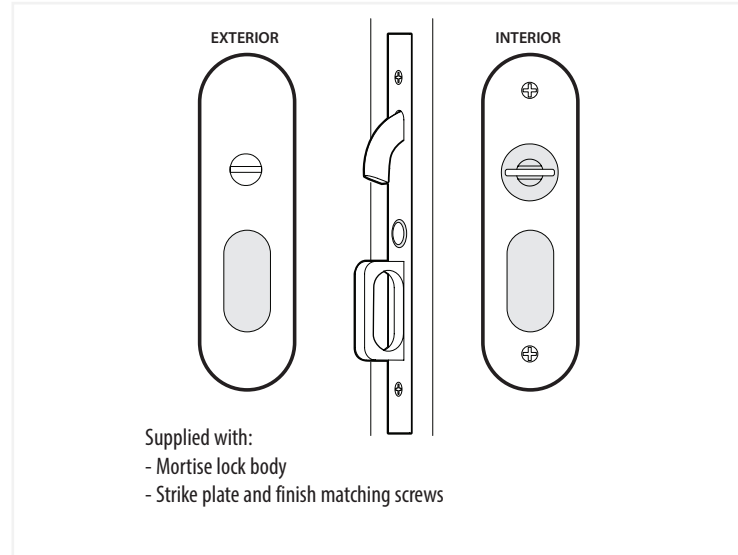

Privacy
Pocket Door Mortise Lock