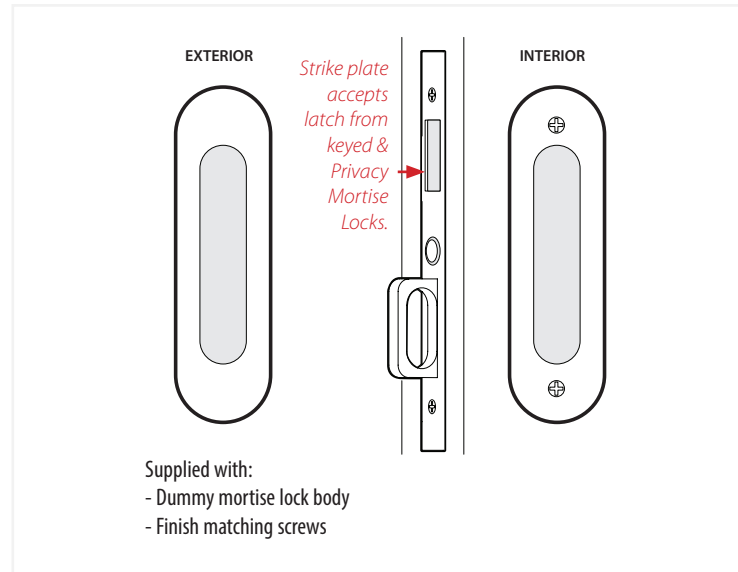

# Narrow Oval Pocket Door Mortise Lock - Privacy Function

\*NOTE: NOT DRAWN TO SCALE.

# Narrow Oval Pocket Door Mortise Lock - Passage/Dummy Function

\*NOTE: NOT DRAWN TO SCALE.

# Narrow Oval Pocket Door Mortise Lock

**Keyed**  
Pocket Door Mortise Lock

**Privacy**  
Pocket Door Mortise Lock

**Passage**  
Pocket Door Mortise Lock

**Dummy**  
Pocket Door Mortise Lock