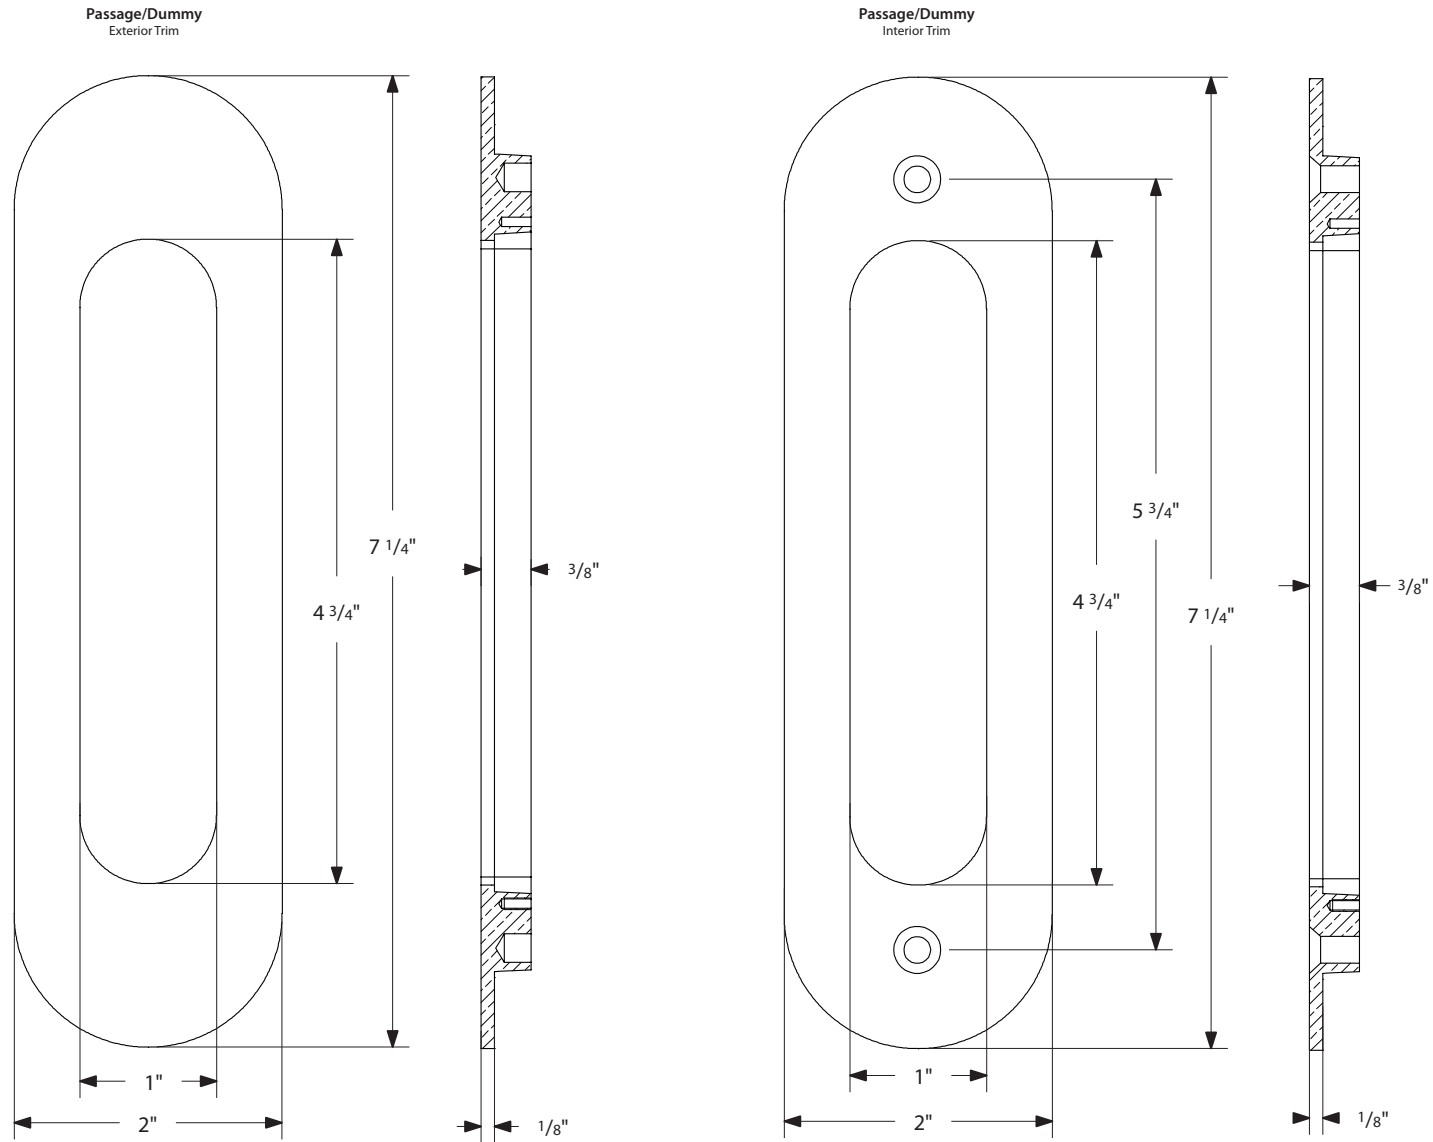

# Narrow Oval Pocket Door Mortise Lock - Keyed Function

\*NOTE: NOT DRAWN TO SCALE.

# Narrow Oval Pocket Door Mortise Lock - Privacy Function

\*NOTE: NOT DRAWN TO SCALE.

# Narrow Oval Pocket Door Mortise Lock - Passage/Dummy Function

\*NOTE: NOT DRAWN TO SCALE.