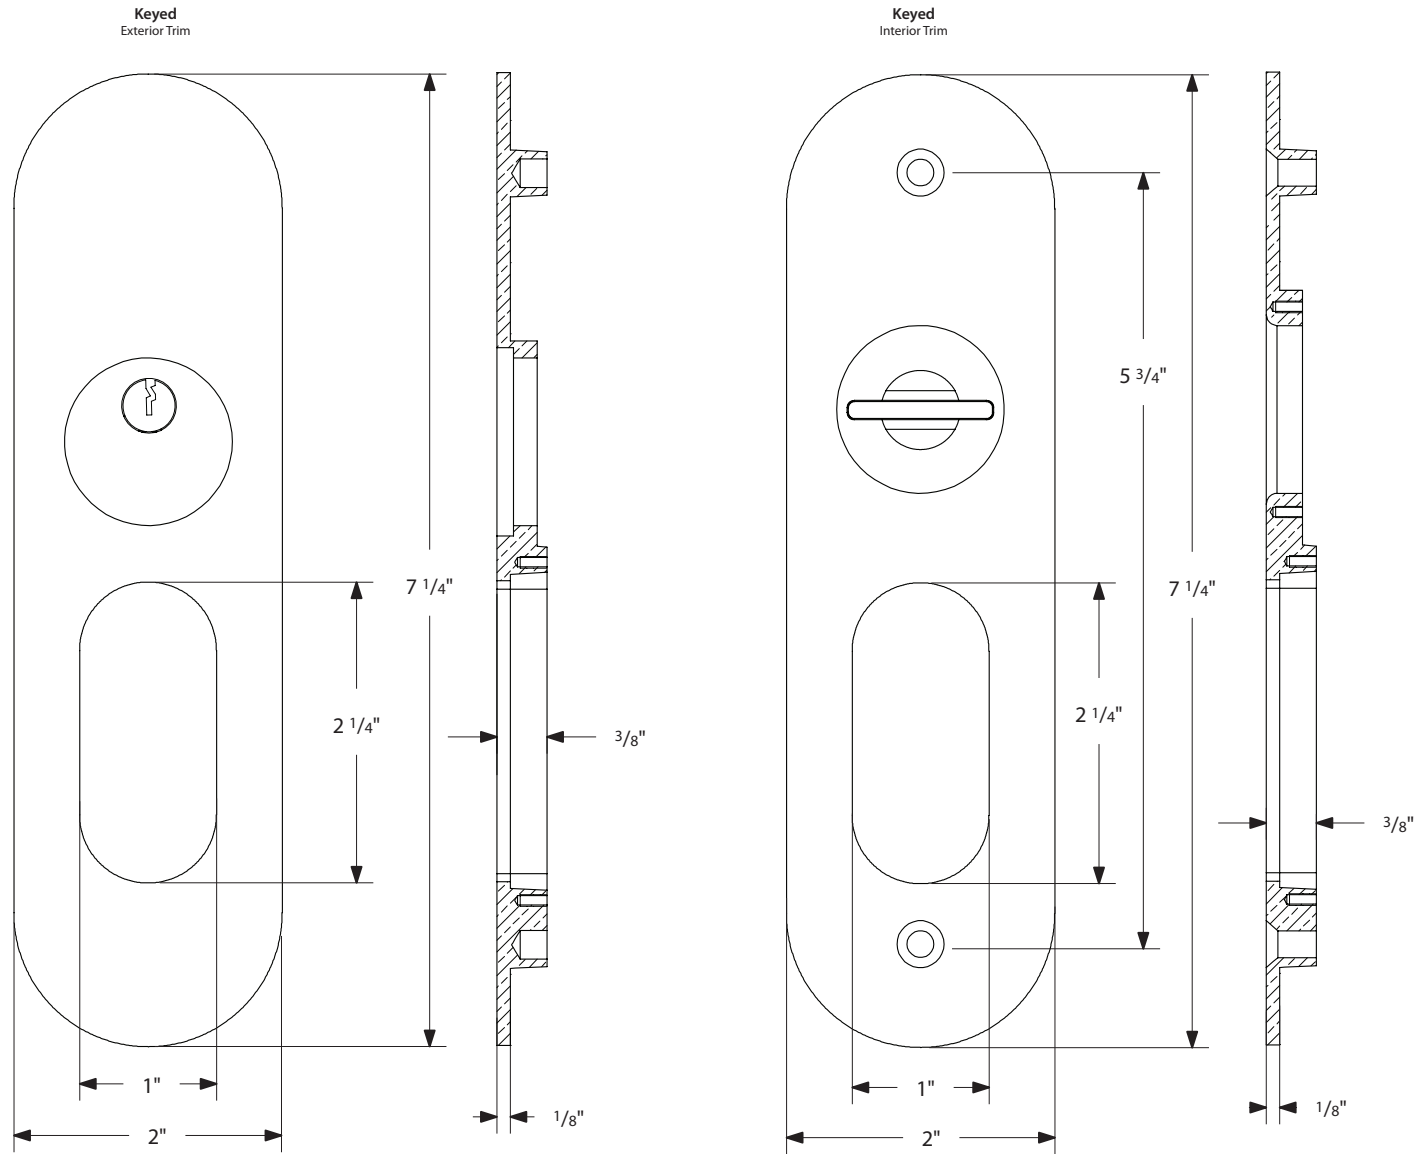

# Narrow Oval Pocket Door Mortise Lock - Keyed Function

\*NOTE: NOT DRAWN TO SCALE.

# Narrow Oval Pocket Door Mortise Lock - Privacy Function

\*NOTE: NOT DRAWN TO SCALE.

# Narrow Oval Pocket Door Mortise Lock - Passage/Dummy Function

\*NOTE: NOT DRAWN TO SCALE.