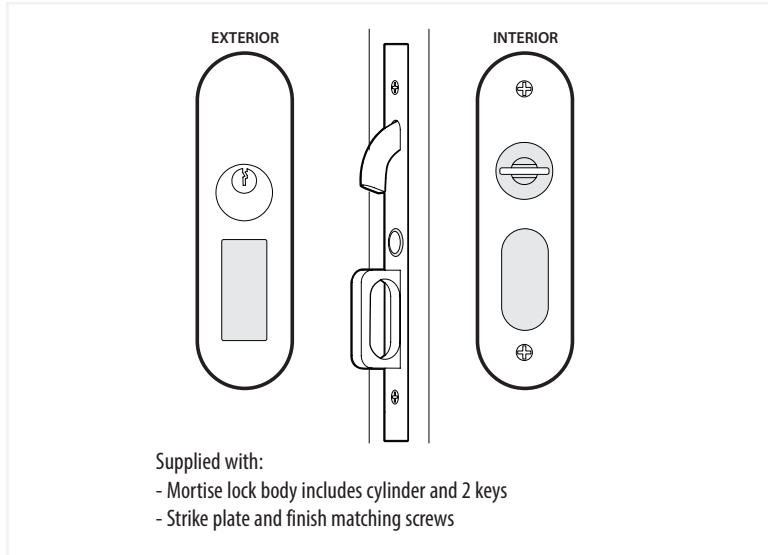

Narrow Oval Pocket Door Mortise Lock

Keyed
Pocket Door Mortise Lock