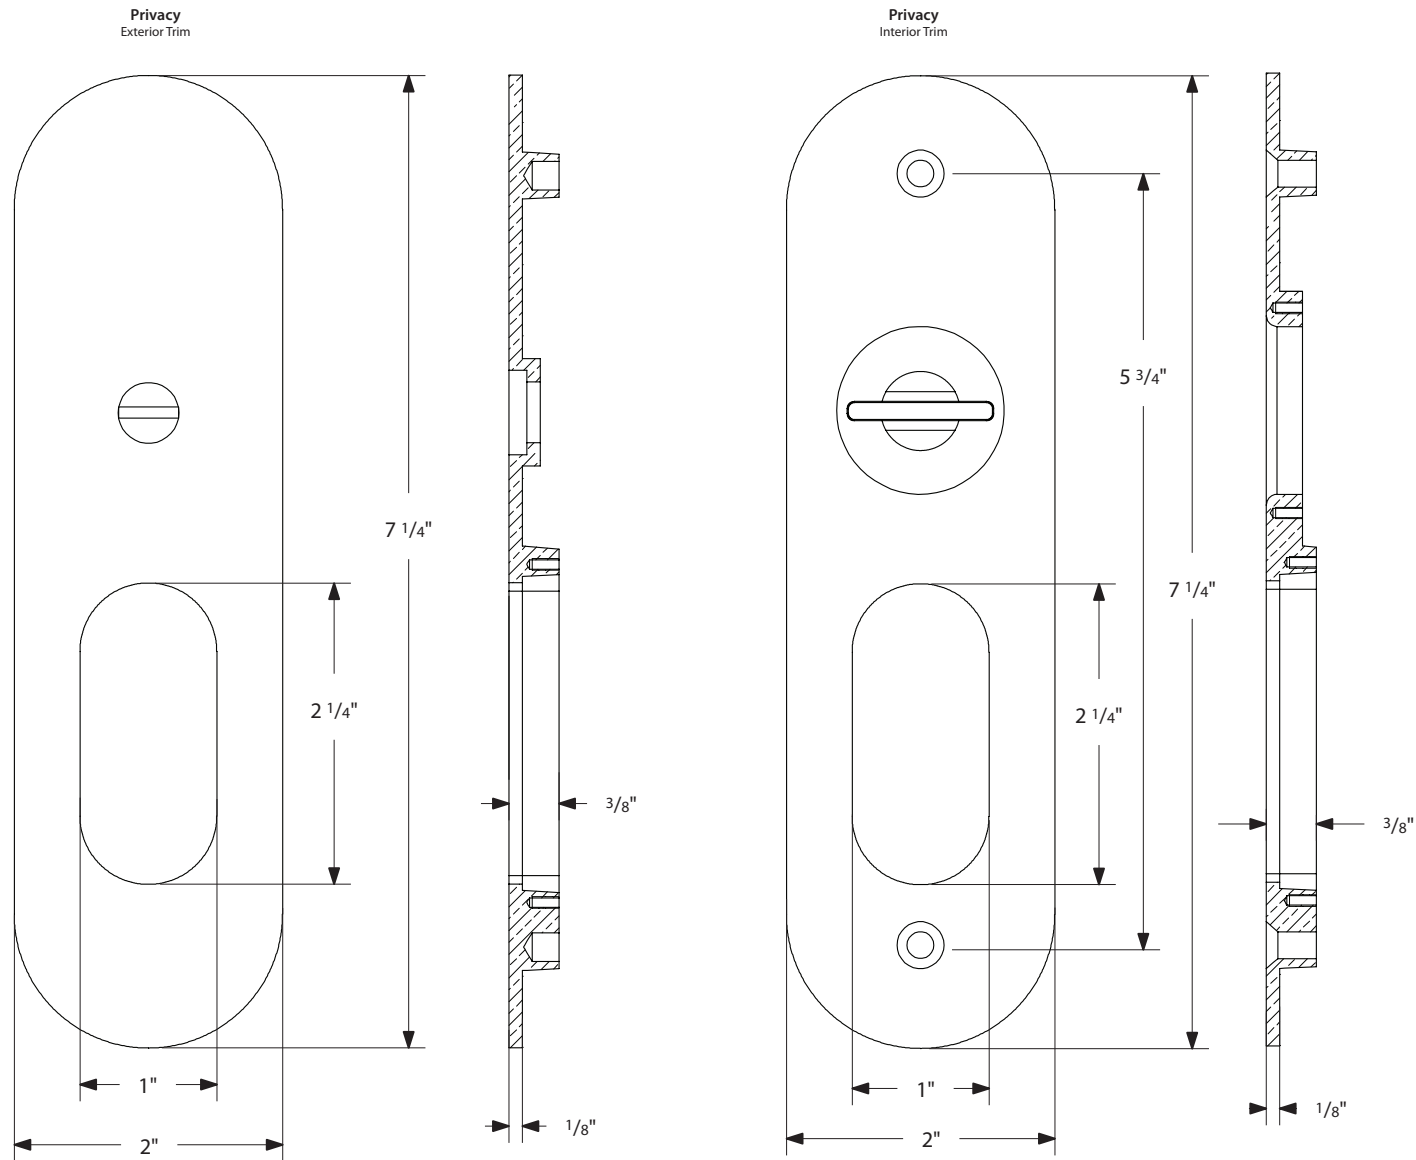

# Narrow Oval Pocket Door Mortise Lock - Keyed Function

\*NOTE: NOT DRAWN TO SCALE.

# Narrow Oval Pocket Door Mortise Lock - Privacy Function

\*NOTE: NOT DRAWN TO SCALE.

# Narrow Oval Pocket Door Mortise Lock - Passage/Dummy Function

\*NOTE: NOT DRAWN TO SCALE.