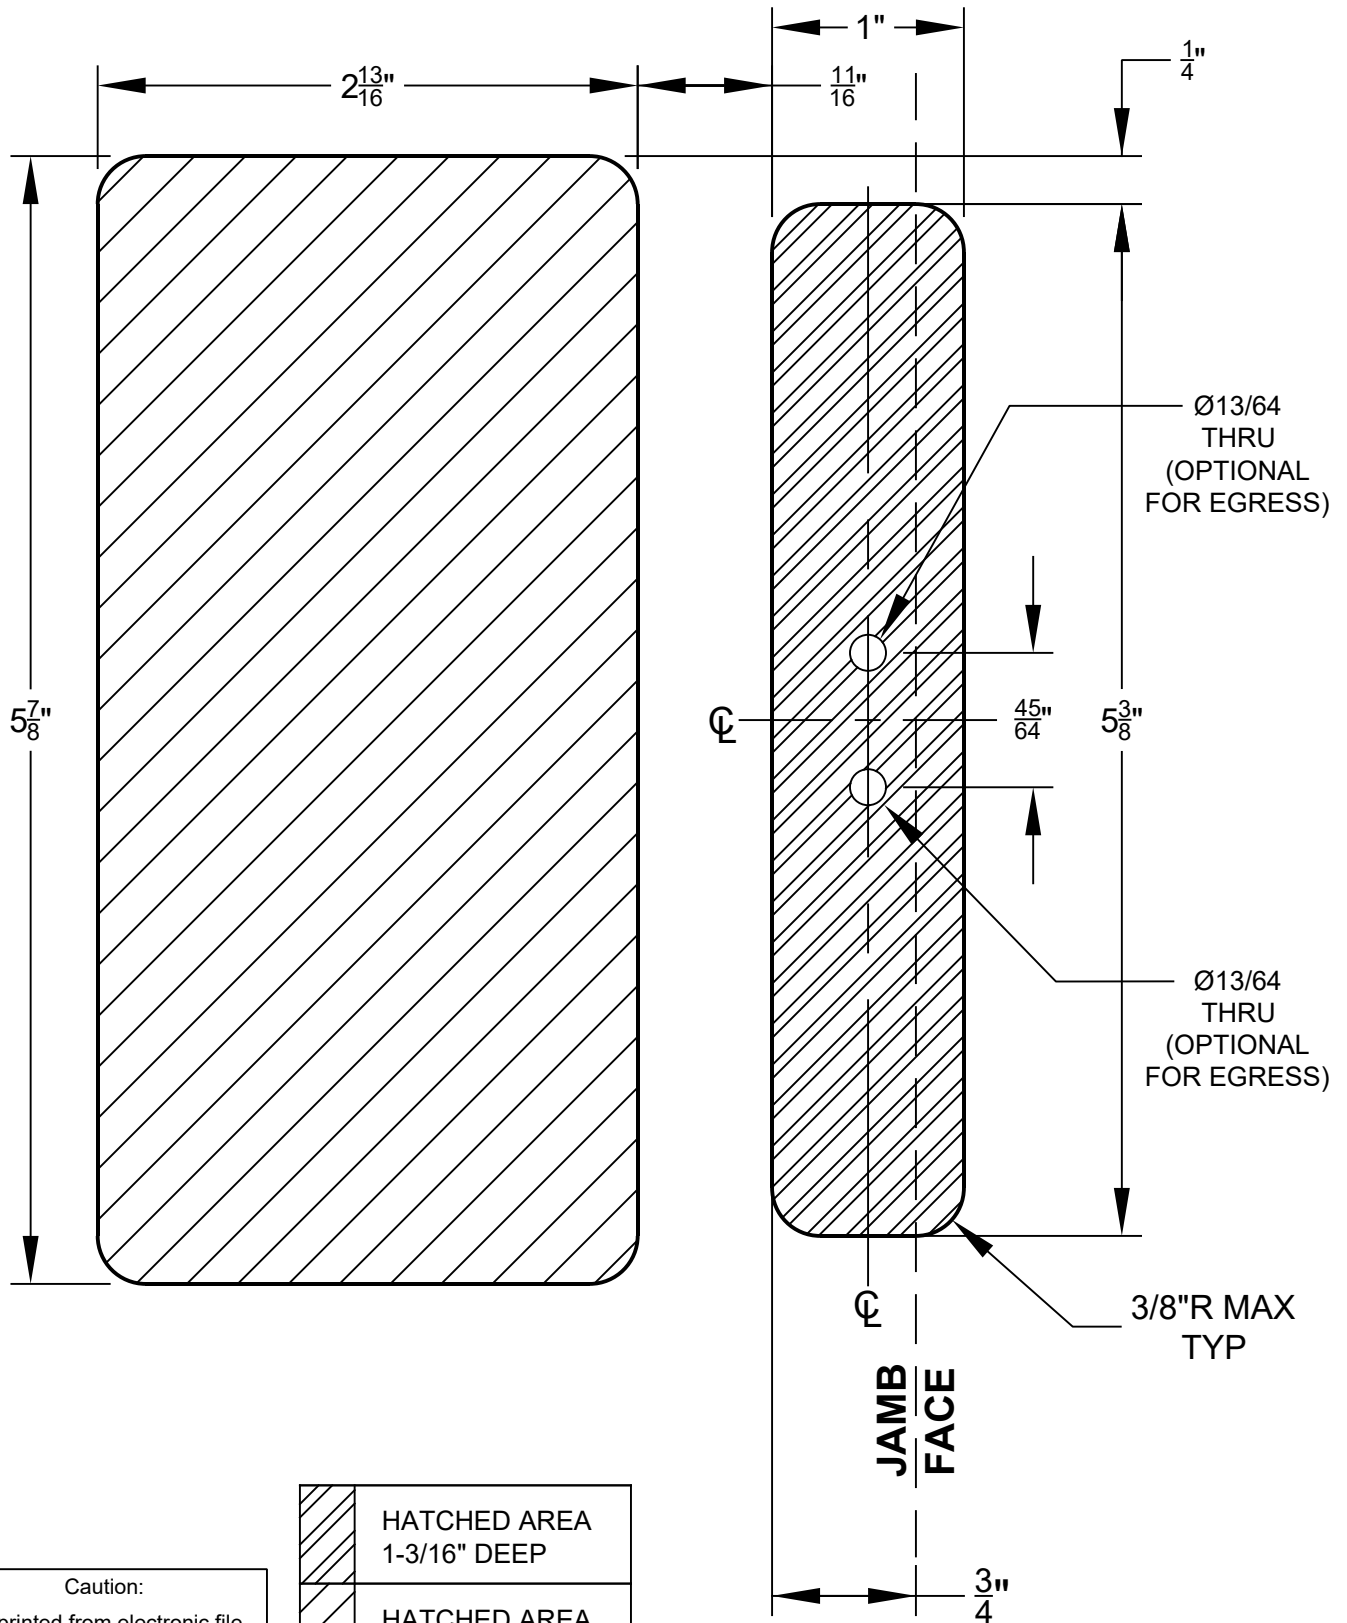

**MODERN RECTANGULAR BARN DOOR
 PRIVACY LOCK AND FLUSH PULL WITH
 INTEGRATED STRIKE DOOR PREPARATION**

	HATCHED AREA 1-3/16" DEEP
	HATCHED AREA 7/16" DEEP

Caution:
 If printed from electronic file
 set print scale to 1:1. Measure
 with ruler to check scale.