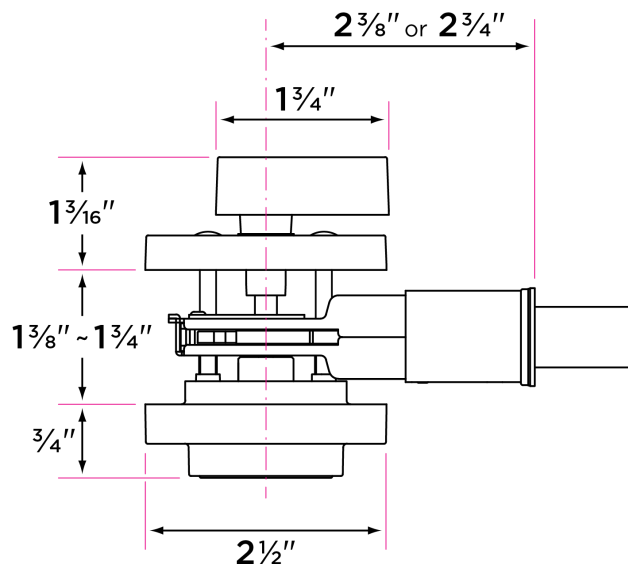

## Modern Deadbolt

DB201-MD

DESCRIPTION

PRODUCT  
CODE

CASE

Single Cylinder Deadbolt

DB201-MD

12

### Door Thickness

1 3/8" to 1 3/4"

### Strike Plate

2 1/4" x 1" deadbolt strike

### Latch

2 1/4" x 1" radius corner  
faceplate or  
4 way drive-in latch  
Adjustable 2 3/8" or 2 3/4"  
1" throw bolt  
Cut resistant bolt with  
hardened steel rolling insert