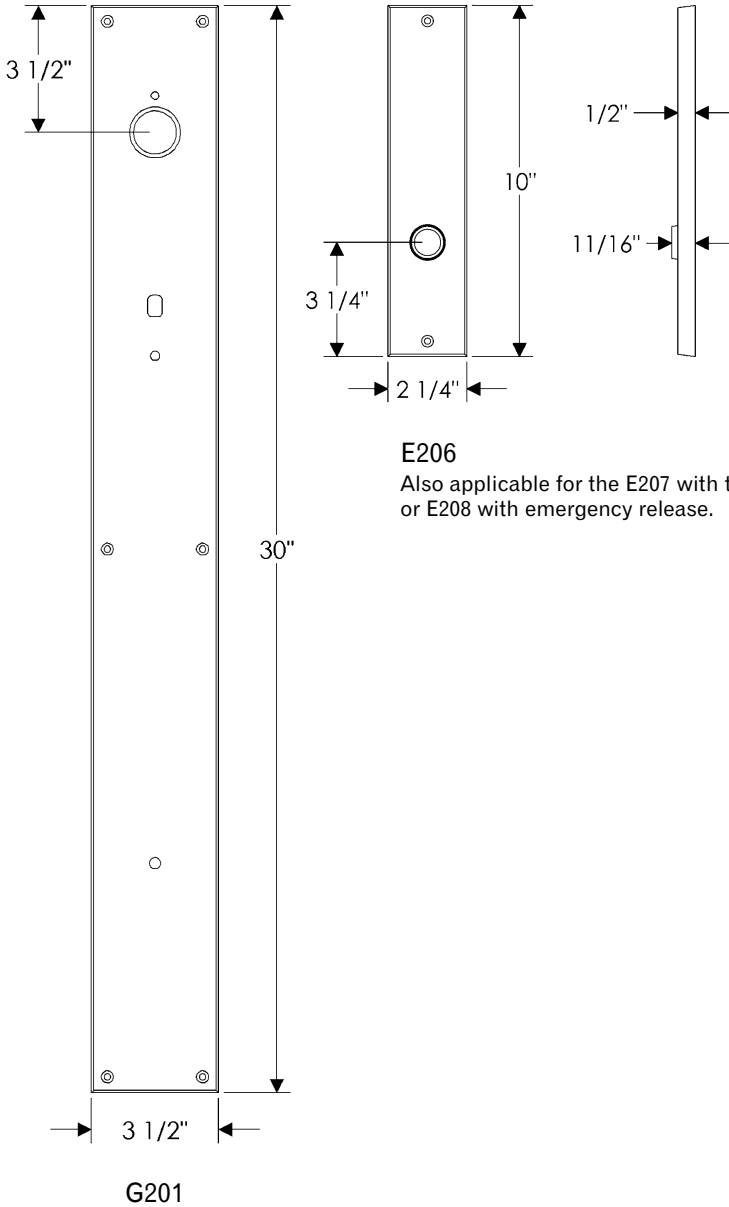

## Metro Entry Set

### Metro Entry Set

G201

E256

Also applicable for the E257  
with turnpiece.

### Metro Entry Set

Metro Entry Set

Also applicable for the G202 with turnpiece.