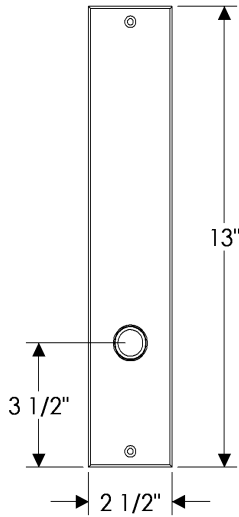

## Metro Entry Set

### Metro Entry Set

G201

E256

Also applicable for the E257  
with turnpiece.