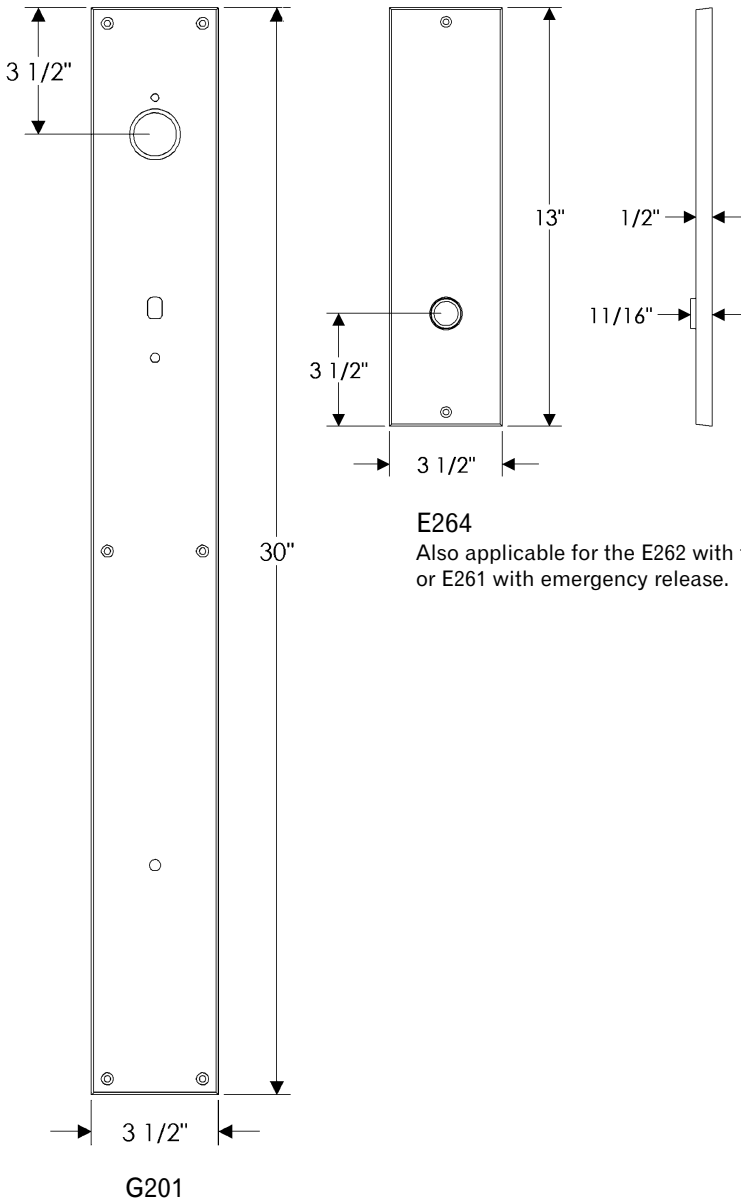

Metro Entry Set