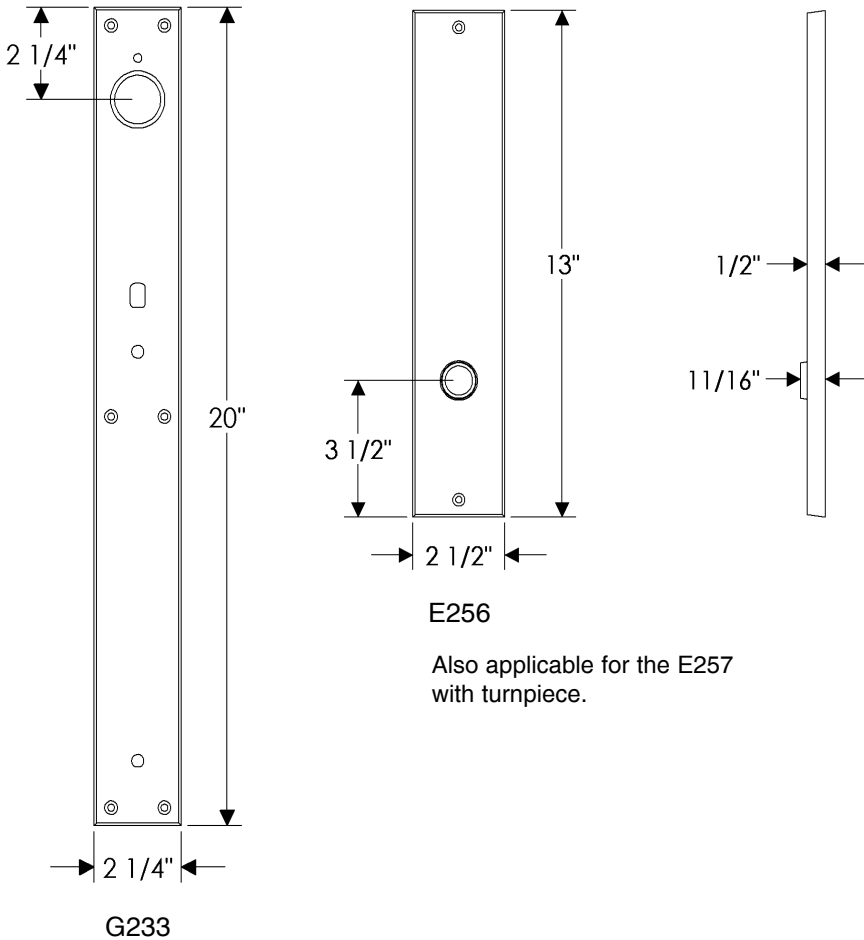

Metro Entry Set

Metro Entry Set

Metro Entry Set

G233

E206

Also applicable for the E207 with turnpiece
or E208 with emergency release.