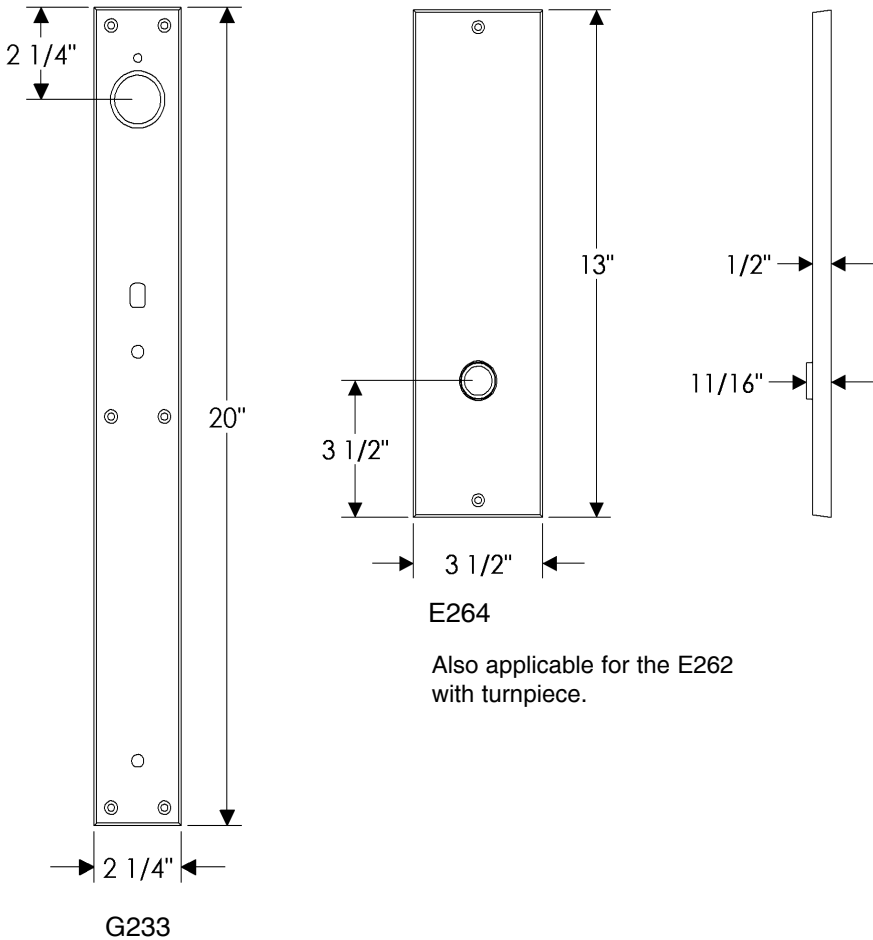

Metro Entry Set

Metro Entry Set

Metro Entry Set

G233

E206

Also applicable for the E207 with turnpiece
or E208 with emergency release.