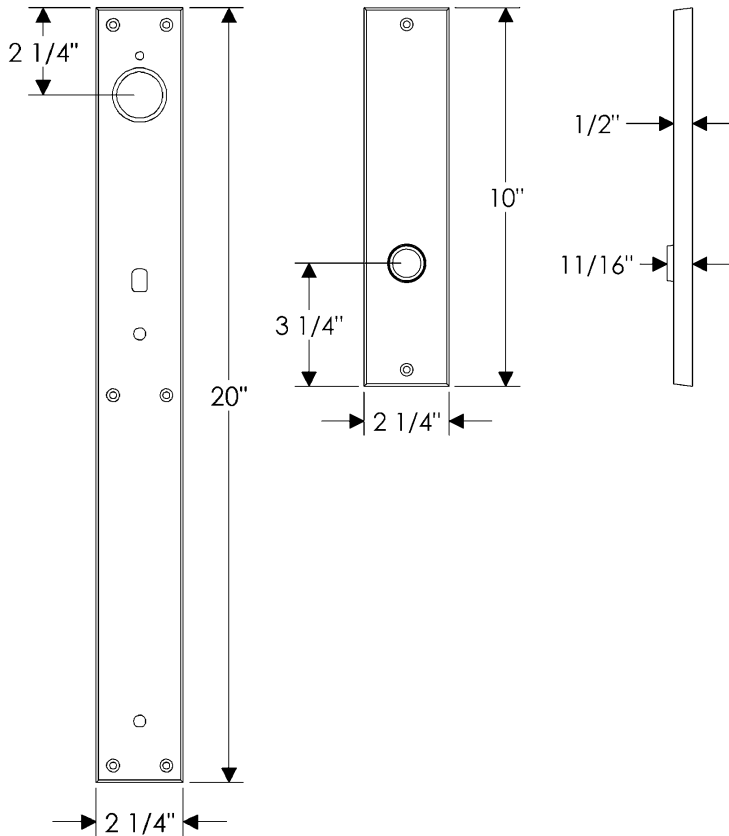

Metro Entry Set

Metro Entry Set

Metro Entry Set

G233

E206

Also applicable for the E207 with turnpiece
or E208 with emergency release.