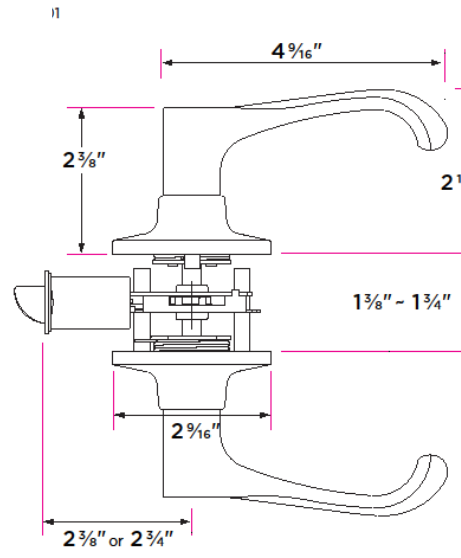

## Helena Lever

DESCRIPTION	PRODUCT CODE	CASE
Passage (hall/closet) Both sides always free	HA101	24
Privacy (bed/bath) Locked by finger turn. Unlocked by finger turn or coin slot	HA102	24
Entry-Locked/unlocked by inside finger turn or outside key	HA107	12
Entry and Deadbolt Combo	HA107/DB	12
Dummy (closet) Inactive, single-sided, flush mount with two wood screws	HA100	24
Handleset Interior Trim	HA100-H	24

### Door Thickness

1 3/8" to 1 3/4"

### Strike Plate

2 1/4" x 1 3/4" full lip radius corner standard

### Latch

Adjustable 2 3/8" - 2 3/4" backset  
1/2" throw bolt  
2 1/4" x 1" radius corner faceplate or 4 way drive-in latch  
45 degree lever turn radius