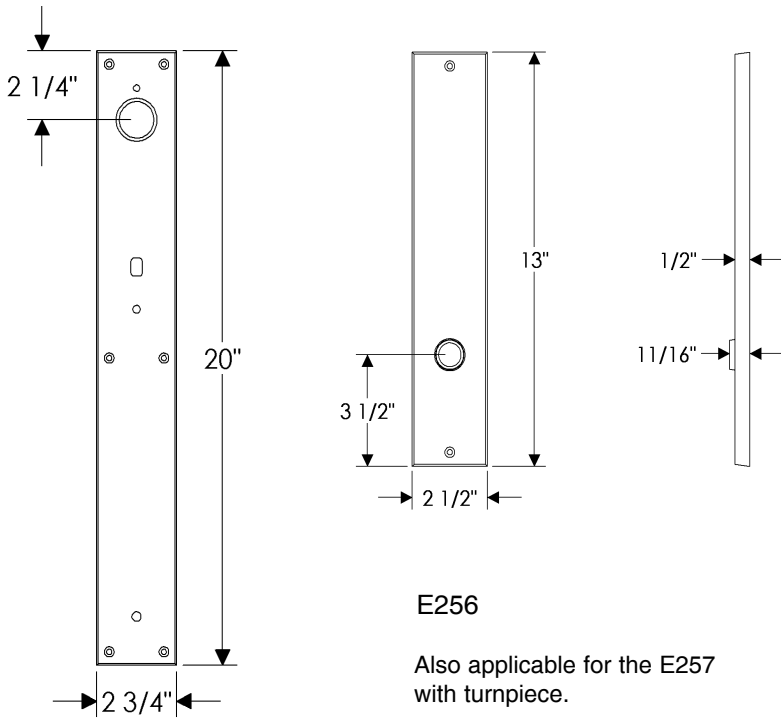

### Metro Push/Pull Set

\*Also applicable for the G241 with turn piece.

Metro Entry Set

## Metro Entry Set

E256

Also applicable for the E257  
with turnpiece.

G242

Metro Entry Set

E264

Also applicable for the E262  
with turnpiece.

G242