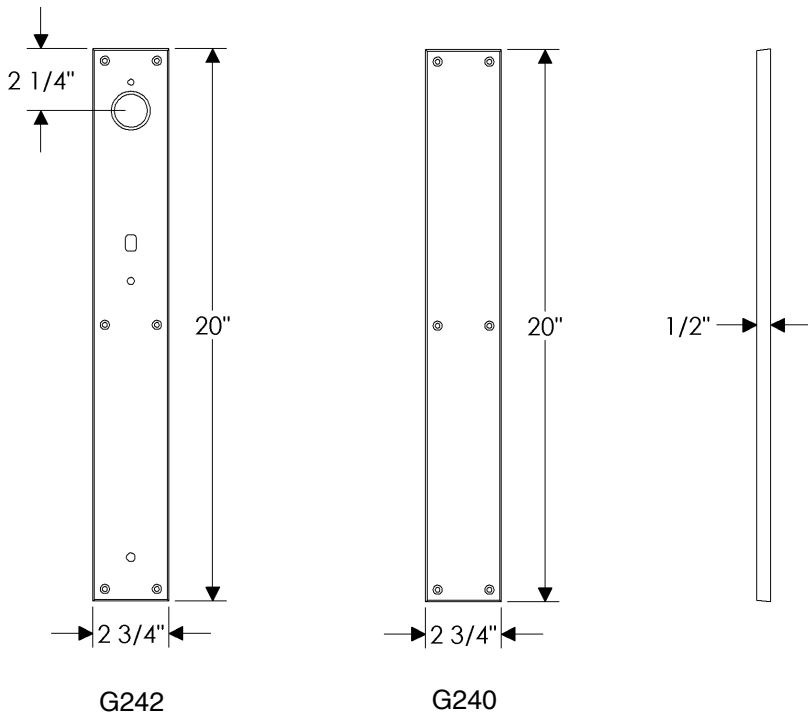

### Metro Push/Pull Set

\*Also applicable for the G241 with turn piece.

Metro Entry Set

## Metro Entry Set

E256

Also applicable for the E257  
with turnpiece.

G242

Metro Entry Set

E264

Also applicable for the E262  
with turnpiece.

G242