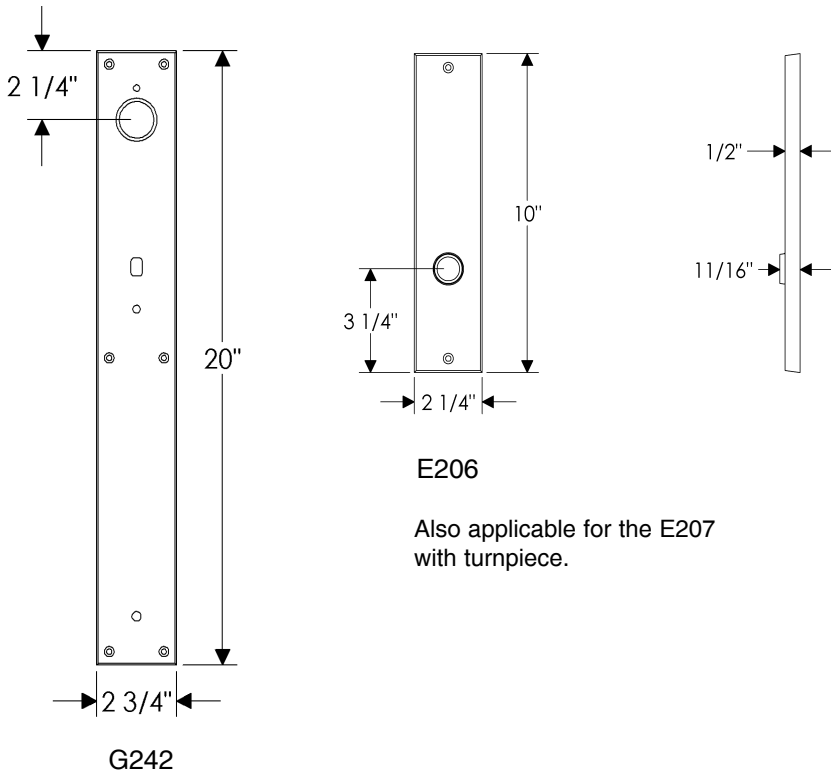

### Metro Push/Pull Set

\*Also applicable for the G241 with turn piece.

Metro Entry Set

## Metro Entry Set

E256

Also applicable for the E257  
with turnpiece.

G242

Metro Entry Set

E264

Also applicable for the E262  
with turnpiece.

G242