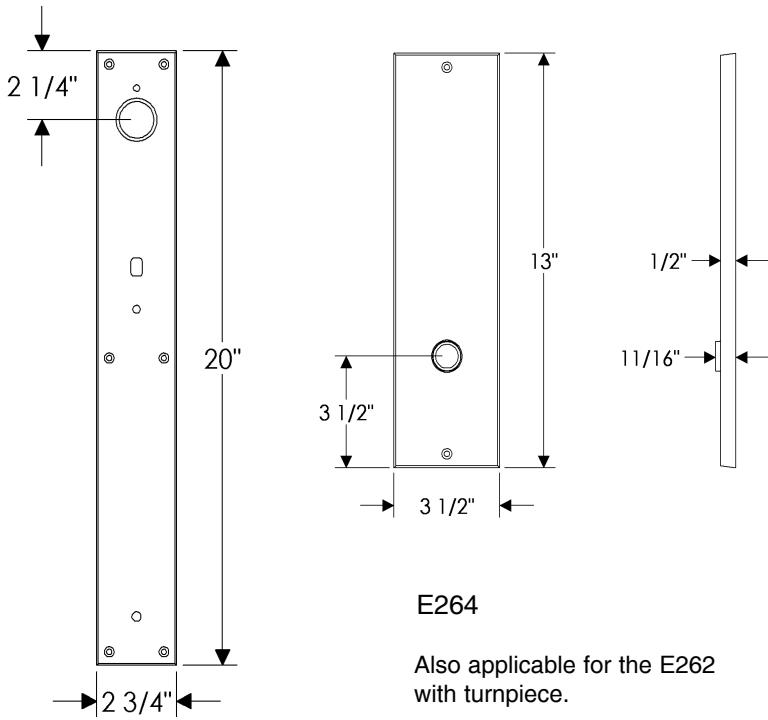

### Metro Push/Pull Set

\*Also applicable for the G241 with turn piece.

Metro Entry Set

## Metro Entry Set

E256

Also applicable for the E257  
with turnpiece.

G242

Metro Entry Set

E264

Also applicable for the E262  
with turnpiece.

G242