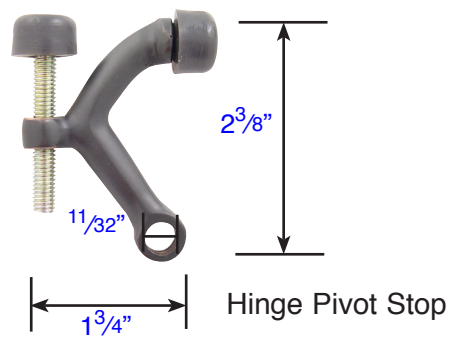

Door Stops *with Screws*

| Description | Product Code |
|-------------|--------------|
| Half Dome | 2251 |
| Goose Style | 2253 |

Half Dome
Door Stop
(2251)

1" Projection (tall)
1¹³/₁₆" Base Diameter

Goose Style
Door Stop
(2253)

Door Stops

| Description | Product Code |
|-------------|--------------|
| 3" | 2232 |
| 4" | 2231 |

Base = 1 1/4"

Hinge Pivot Stop

| Description | Product Code |
|---|--------------|
| Hinge Pivot Stop | 2241 |
| Extended Button Tip (Used on Solid Brass Hinges) | 2242 |

Hinge Pivot Stop

Extended Button Tip

DIMENSIONS ARE IN INCHES