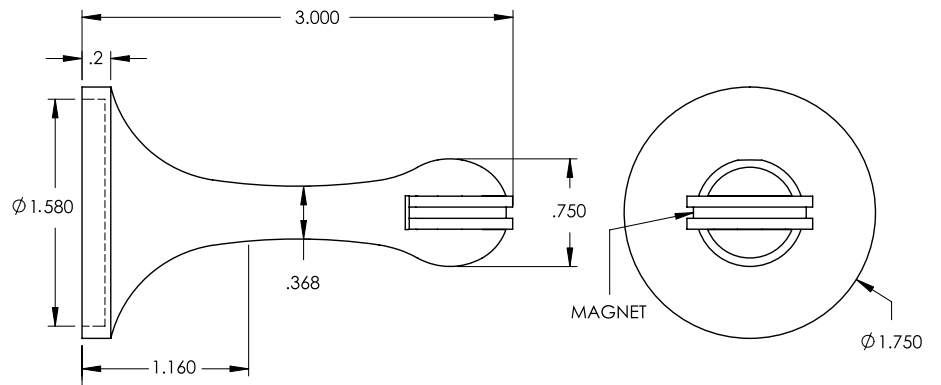

3" Magnetic Door Stop & Holder

Product Code
2256

DIMENSIONS ARE IN INCHES