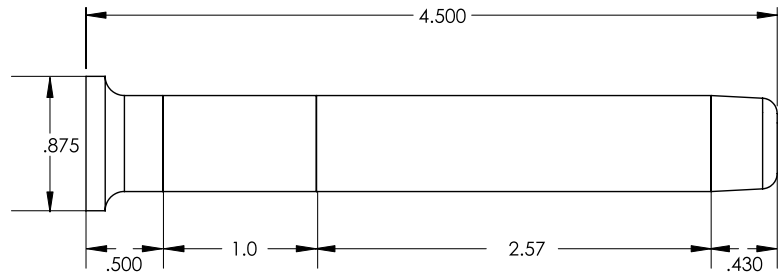

Cylinder Floor Bumpers *with Screws*

Description	Product Code
1 1/2" Cylinder	2257
2" Cylinder	2258

Cylinder Floor Bumpers with Dome Cap *with Screws*

Description	Product Code
1 1/2" Cylinder	2259
2" Cylinder	2260

Extendable Baseboard Door Bumper

Product Code
2233

>> Includes 3", 1", and 1/2" base with 2" screw

Floor Door Bumper

Product Code
2254

DIMENSIONS ARE IN INCHES