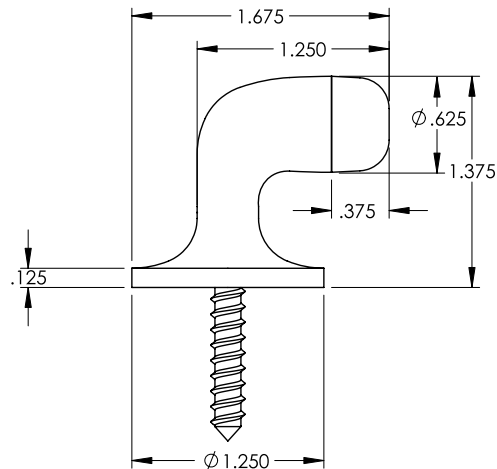

Cylinder Floor Bumpers *with Screws*

Description	Product Code
1 1/2" Cylinder	2257
2" Cylinder	2258

Cylinder Floor Bumpers with Dome Cap *with Screws*

Description	Product Code
1 1/2" Cylinder	2259
2" Cylinder	2260

Extendable Baseboard Door Bumper

Product Code
2233

>> Includes 3", 1", and 1/2" base with 2" screw

Floor Door Bumper

Product Code
2254

DIMENSIONS ARE IN INCHES