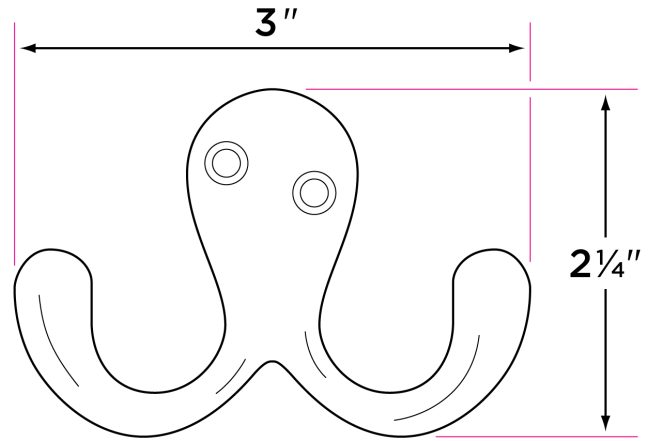

## Coat and Hat Hook

RH4

DESCRIPTION

PRODUCT CODE

CASE

Coat and Hat Hook

RH4

50