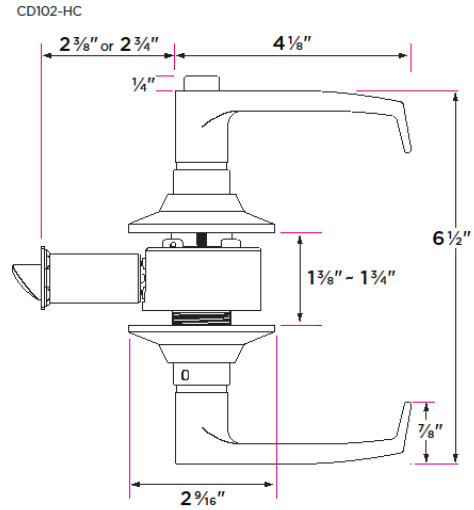

## Cedar - HC Lever grade 3, meets all ADA requirements

DESCRIPTION	PRODUCT CODE	CASE
Passage (hall/closet) Both sides always free	CD101-HC	12
Privacy (bed/bath) Locked by push button. Unlocked by inside lever or coin slot from the outside. Inside lever is always free.	CD102-HC	12
Entry- Outside lever locked by inside push button. Unlocked by key or inside lever. Inside lever is always free.	CD107-HC	12
Entry with UL latch	CD107-HC-UL	12
Dummy (closet) Inactive, single-sided, flush mount with two wood screws	CD100-HC	24

### Door Thickness

1 3/8" to 1 3/4"

### Strike Plate

2 1/4" x 1 3/4" full lip radius corner standard

### Latch

Tubular  
Adjustable 2 3/8"- 2 3/4"  
backset

1/2" throw bolt

UL option