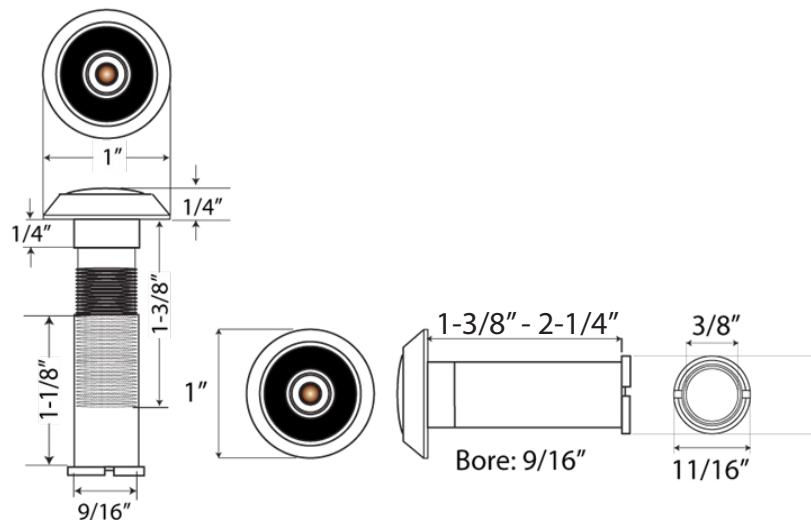

CAL-ROYAL PRODUCTS, INC.

6605 Flotilla St., City of Commerce, CA 90040 U.S.A.
Phone: (323) 888-6601 • (800) 876-9258 • Fax: (323) 888-6699 • (800) 222-3316
Email: sales@cal-royal.com • Website: www.cal-royal.com

The illustration and technical description in this cut sheet is current as of the date in the version date on the right. Cal-Royal Product reserves the right to, and may, on occasions, make changes and/or improvements in designs and dimensions without prior notice.