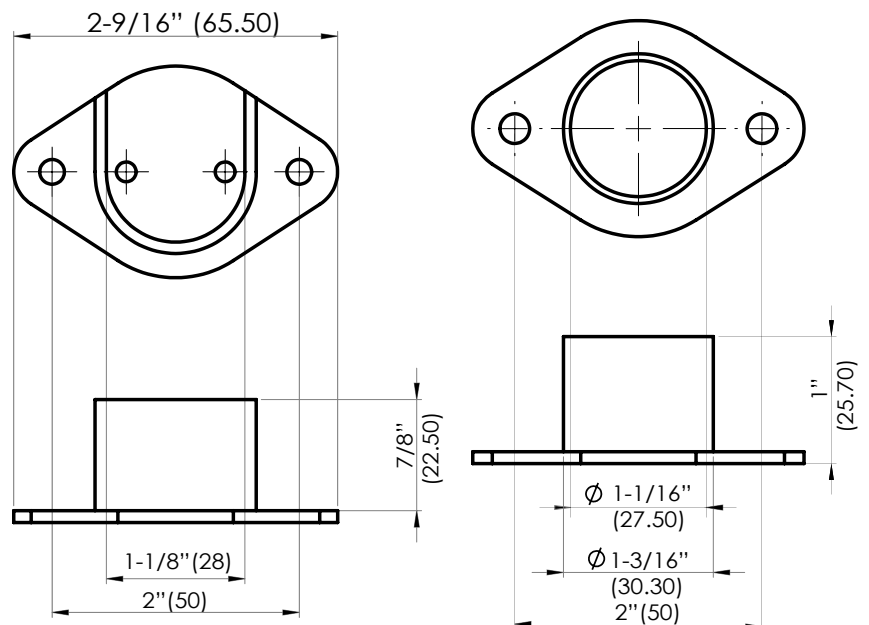

CLR-30 CHROME PLATED CLOSET POLE SOCKET

Features

- Pair includes one open-lip and one closed-lip socket
- Open-lip socket helps you install the sockets before inserting a closet pole
- Allows installation of the closet pole all the way to the wall
- Individually poly-bagged
- Packed with #8 x 3/4" Screws
- **Can be used with CLR-18 / CLR-112 Closet Rods**

Size

- 1-1/16" diameter pole

Material

- Zinc Alloy

Finish

- US26 - Polished Chrome

CAL-ROYAL PRODUCTS, INC.

6605 Flotilla St., City of Commerce, CA 90040 U.S.A.
Phone: (323) 888-6601 • (800) 876-9258 • Fax: (323) 888-6699 • (800) 222-3316
Email: sales@cal-royal.com • Website: www.cal-royal.com

The illustration and technical description in this cut sheet is current as of the date in the version date on the right. Cal-Royal Product reserves the right to, and may, on occasions, make changes and/or improvements in designs and dimensions without prior notice.

2019 01
YEAR PRINTED
VERSION NO.

© Cal-Royal Products, Inc. 2019