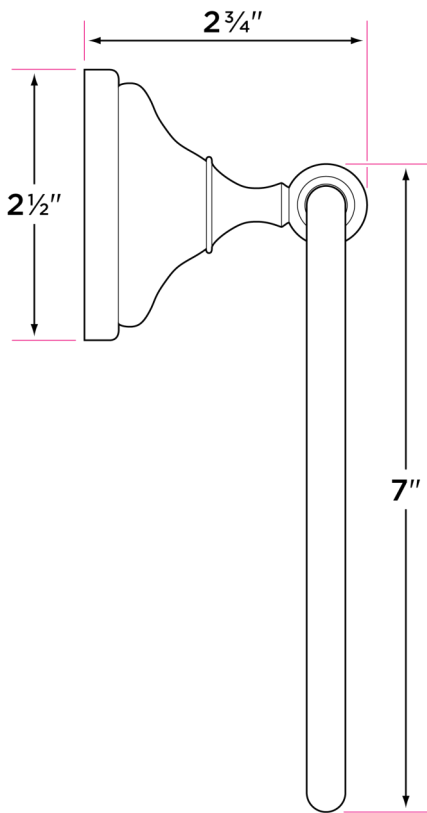

Brighton Series

Materials

Zinc alloy & ceramic

Specifications

Concealed screw mounting with straight standard head fixing screw

Plated steel mounting brackets with two screws each

Nylon drywall screws included

Finishes

26 Polished Chrome
with White Porcelain

DESCRIPTION	PRODUCT CODE	CASE
30" Towel Bar	BT-TB30	20
Towel Ring	BT-TR1	30
Single Post Paper Holder	BT-PH1	30
Robe Hook	BT-RH1	30

BT-TB30

BT-TR1

BT-PH1

BT-RH1