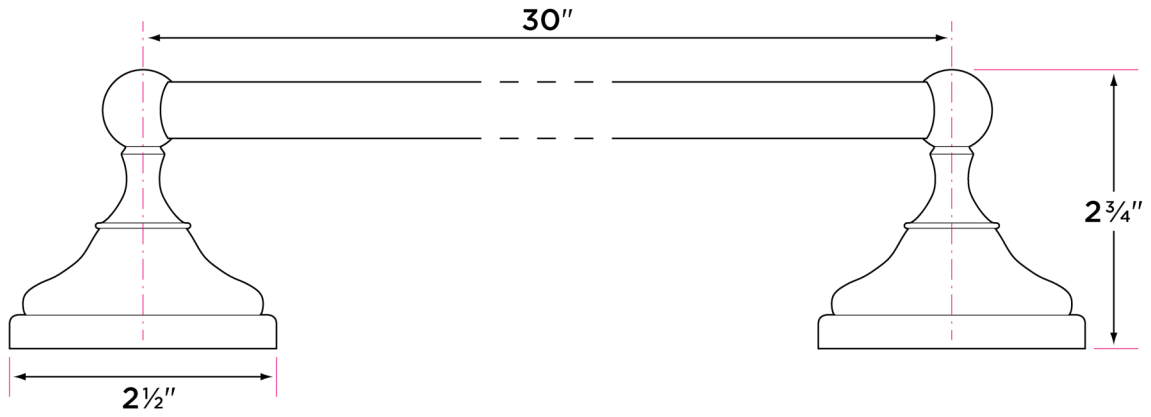

Brighton Series

Materials

Zinc alloy & ceramic

Specifications

Concealed screw mounting with straight standard head fixing screw

Plated steel mounting brackets with two screws each

Nylon drywall screws included

Finishes

26 Polished Chrome
with White Porcelain

DESCRIPTION	PRODUCT CODE	CASE
30" Towel Bar	BT-TB30	20
Towel Ring	BT-TR1	30
Single Post Paper Holder	BT-PH1	30
Robe Hook	BT-RH1	30

BT-TB30

BT-TR1

BT-PH1

BT-RH1