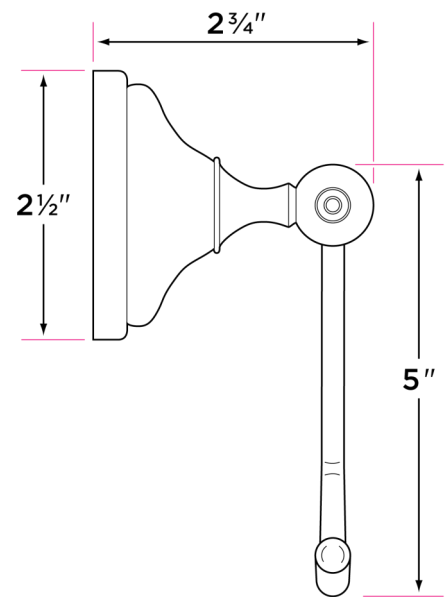

Brighton Series

Materials

Zinc alloy & ceramic

Specifications

Concealed screw mounting with straight standard head fixing screw

Plated steel mounting brackets with two screws each

Nylon drywall screws included

Finishes

26 Polished Chrome
with White Porcelain

DESCRIPTION	PRODUCT CODE	CASE
30" Towel Bar	BT-TB30	20
Towel Ring	BT-TR1	30
Single Post Paper Holder	BT-PH1	30
Robe Hook	BT-RH1	30

BT-TB30

BT-TR1

BT-PH1

BT-RH1