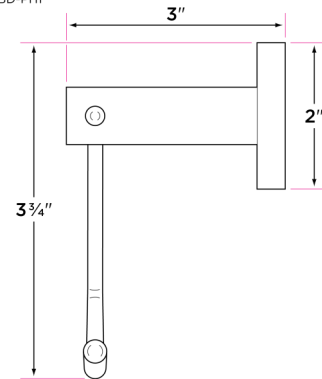

Baden Series

Materials

Post materials: brass, steel and zinc

Towel bar tube material: brass

Specifications

3" extension from wall

2" base

Concealed screw mounting with slotted, standard head set screw

| DESCRIPTION | PRODUCT CODE | CASE |
|------------------------------------|--------------|------|
| 18" Towel Bar | BD-TB18 | 20 |
| 24" Towel Bar | BD-TB24 | 20 |
| 30" Towel Bar | BD-TB30 | 20 |
| Towel Ring | BD-TR1 | 30 |
| Square Towel Ring | BD-TR2 | 30 |
| Single Post Paper Holder | BD-PH1 | 30 |
| Two-Post Pivot Paper Holder | VR-PH2PV | 20 |
| Robe Hook | BD-RH1 | 30 |

BD-TB18

BD-TR1

BD-TB24

BD-RH1

BD-TB30

BD-PH1

VR-PH2

BD-TR2