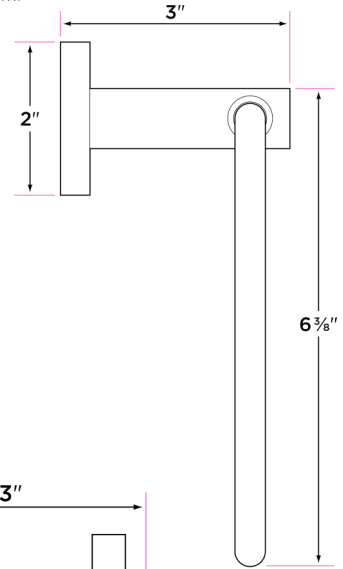

Baden Series

Materials

Post materials: brass, steel and zinc

Towel bar tube material: brass

Specifications

3" extension from wall

2" base

Concealed screw mounting with slotted, standard head set screw

| DESCRIPTION | PRODUCT CODE | CASE |
|------------------------------------|--------------|------|
| 18" Towel Bar | BD-TB18 | 20 |
| 24" Towel Bar | BD-TB24 | 20 |
| 30" Towel Bar | BD-TB30 | 20 |
| Towel Ring | BD-TR1 | 30 |
| Square Towel Ring | BD-TR2 | 30 |
| Single Post Paper Holder | BD-PH1 | 30 |
| Two-Post Pivot Paper Holder | VR-PH2PV | 20 |
| Robe Hook | BD-RH1 | 30 |

BD-TB18

BD-TR1

BD-TB24

BD-RH1

BD-TB30

BD-PH1

VR-PH2

BD-TR2