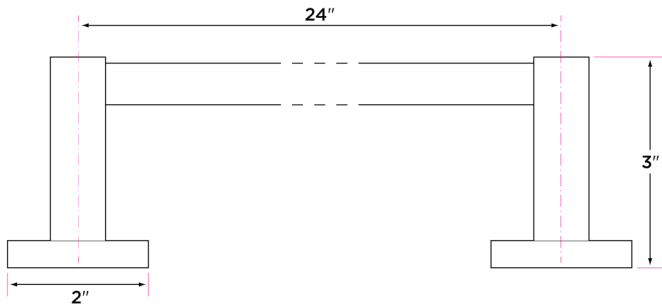

Baden Series

Materials

Post materials: brass, steel and zinc

Towel bar tube material: brass

Specifications

3" extension from wall

2" base

Concealed screw mounting with slotted, standard head set screw

| DESCRIPTION | PRODUCT CODE | CASE |
|------------------------------------|--------------|------|
| 18" Towel Bar | BD-TB18 | 20 |
| 24" Towel Bar | BD-TB24 | 20 |
| 30" Towel Bar | BD-TB30 | 20 |
| Towel Ring | BD-TR1 | 30 |
| Square Towel Ring | BD-TR2 | 30 |
| Single Post Paper Holder | BD-PH1 | 30 |
| Two-Post Pivot Paper Holder | VR-PH2PV | 20 |
| Robe Hook | BD-RH1 | 30 |

BD-TB18

BD-TR1

BD-TB24

BD-RH1

BD-TB30

BD-PH1

VR-PH2

BD-TR2