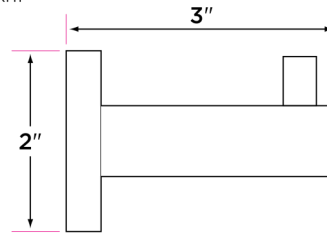

| DESCRIPTION | PRODUCT CODE | CASE |
|------------------------------------|--------------|------|
| 18" Towel Bar | BD-TB18 | 20 |
| 24" Towel Bar | BD-TB24 | 20 |
| 30" Towel Bar | BD-TB30 | 20 |
| Towel Ring | BD-TR1 | 30 |
| Square Towel Ring | BD-TR2 | 30 |
| Single Post Paper Holder | BD-PH1 | 30 |
| Two-Post Pivot Paper Holder | VR-PH2PV | 20 |
| Robe Hook | BD-RH1 | 30 |

BD-TB18

BD-TR1

BD-TB24

BD-RH1

BD-TB30

BD-PH1

VR-PH2

BD-TR2