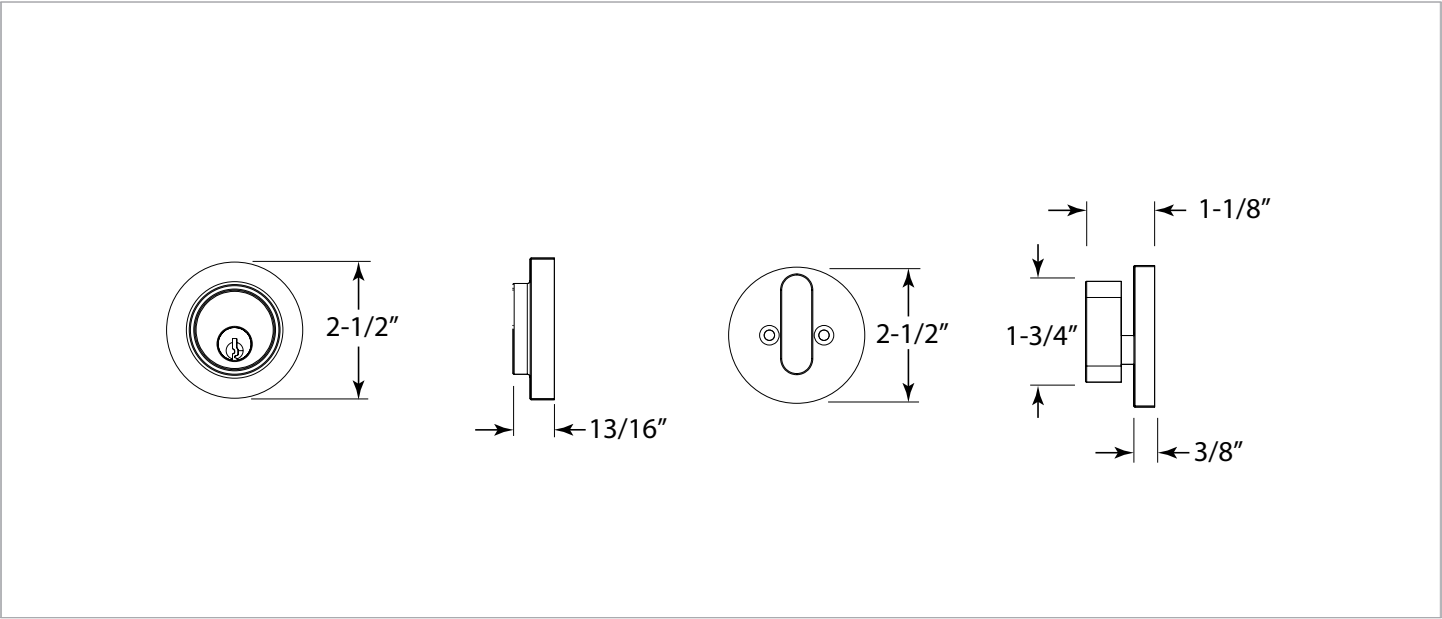

EXPRESSIONS™ SERIES

Style
Finishes

Owen
Satin Brass (US4)
Satin Nickel (US15)
Flat Black (US19)
Polished Chrome (US26)

Door Specs	2-1/8" Face Bore, 1" Edge Bore 5-1/2" Center to Center Door Prep 1" x 2-1/4" Radius Corner
Latch	2-3/8" or 2-3/4" Adjustable latch, Radius Corner
Door Thickness	1-3/8" to 1-3/4"
Cylinder	SC1 KW1 Optional WR5 Optional
Handing	Universal handing

Description	Function	Satin Brass	Satin Nickel	Flat Black	Polished Chrome
Owen Deadbolt, Schlage Keyway	Single Cylinder	YOWN32.US4	YOWN32.US15	YOWN32.US19	YOWN32.US26
Owen Deadbolt, Kwikset Keyway	Single Cylinder	KYOWN32.US4	KYOWN32.US15	KYOWN32.US19	KYOWN32.US26
Owen Deadbolt, Weiser Keyway	Single Cylinder	WYOWN32.US4	WYOWN32.US15	WYOWN32.US19	WYOWN32.US26