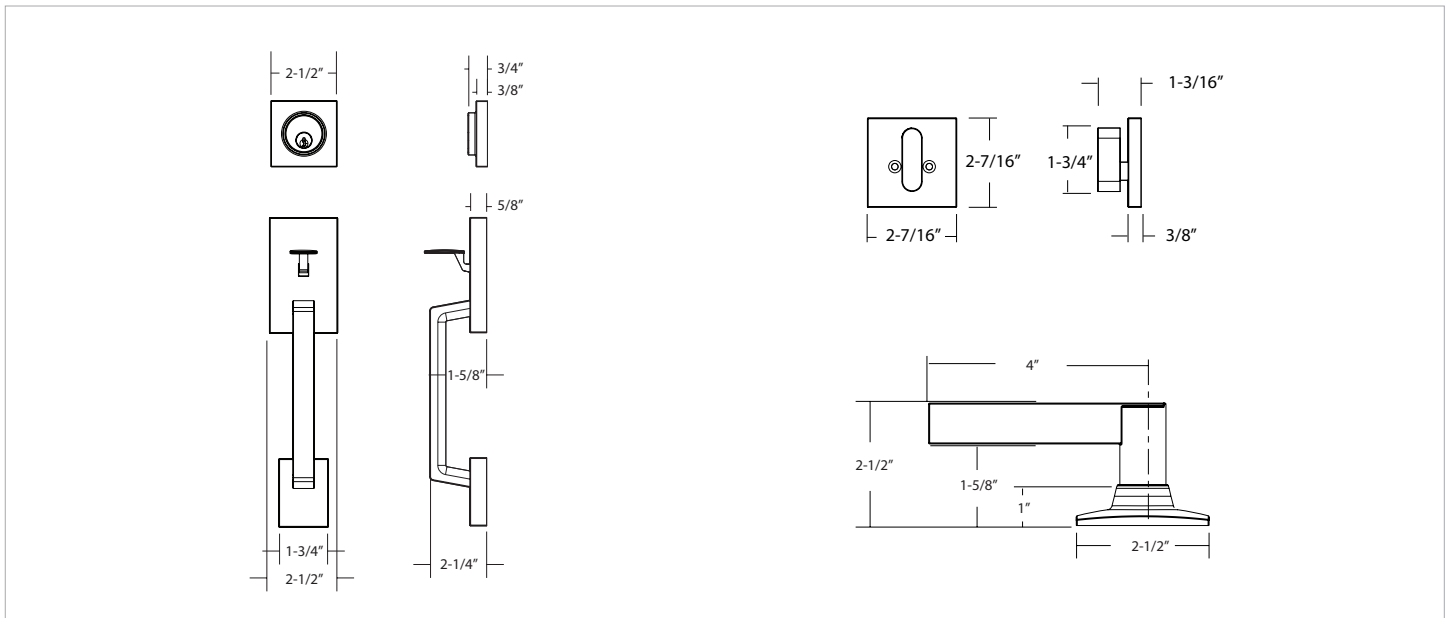

EXPRESSIONS™ SERIES

Style
Lever
Finishes

**Marcel
Nils**

Satin Brass (US4)
Satin Nickel (US15)
Flat Black (US19)
Polished Chrome (US26)

Door Specs 2-1/8" Face Bore, 1" Edge Bore
5-1/2" Center to Center Door Prep
1" x 2-1/4" Radius Corner

Latch 2-3/8" or 2-3/4" Adjustable latch,
Radius Corner

Door Thickness 1-3/8" to 1-3/4"

Cylinder SC1
KW1 Optional
WR5 Optional

Handing Universal handing

Description

Marcel Entry Set with Nils Lever, Schlage Keyway
Marcel Entry Set with Nils Lever, Kwikset Keyway
Marcel Entry Set with Nils Lever, Weiser Keyway