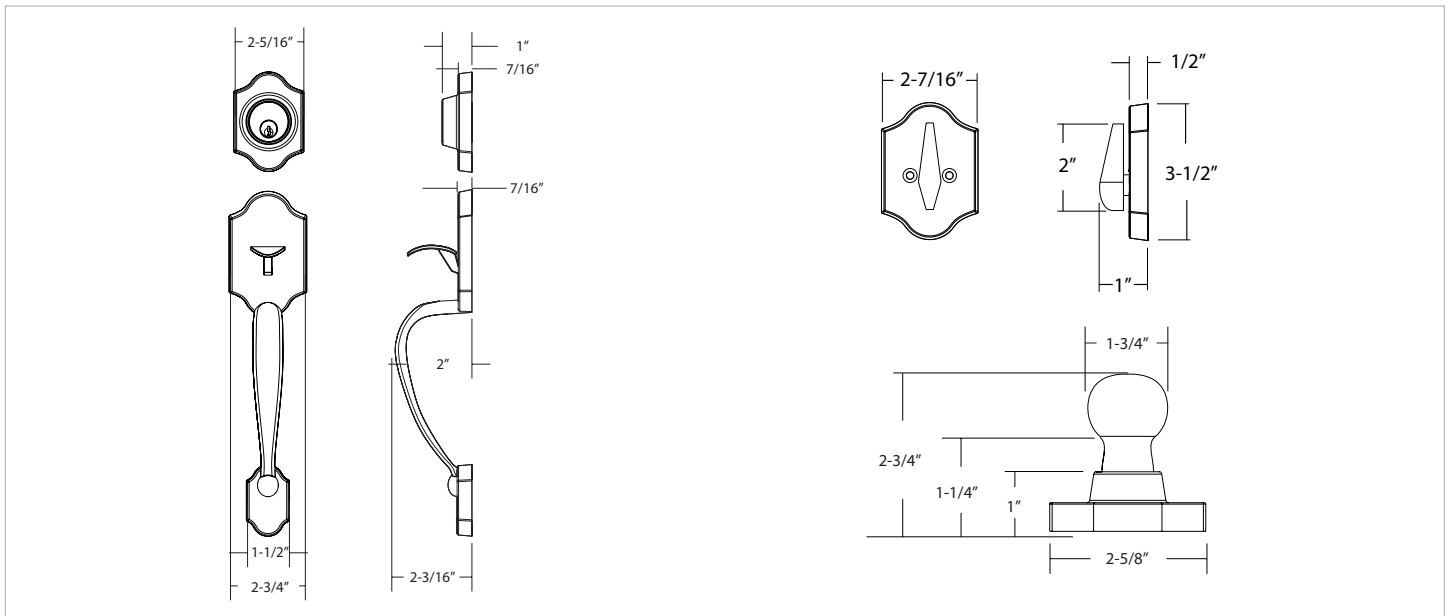

EXPRESSIONS™ SERIES

Style
Knob
Finishes

**Everly
Auburn**
Polished Brass (US3)
Oil Rubbed Bronze (US10B)
Satin Nickel (US15)
Polished Chrome (US26)

Door Specs 2-1/8" Face Bore, 1" Edge Bore
5-1/2" Center to Center Door Prep
1" x 2-1/4" Radius Corner

Latch 2-3/8" or 2-3/4" Adjustable latch,
Radius Corner

Door Thickness 1-3/8" to 1-3/4"

Cylinder SC1
KW1 Optional
WR5 Optional

Handing Universal handing

Description

Everly Entry Set with Auburn Knob, Schlage Keyway
Everly Entry Set with Auburn Knob, Kwikset Keyway
Everly Entry Set with Auburn Knob, Weiser Keyway