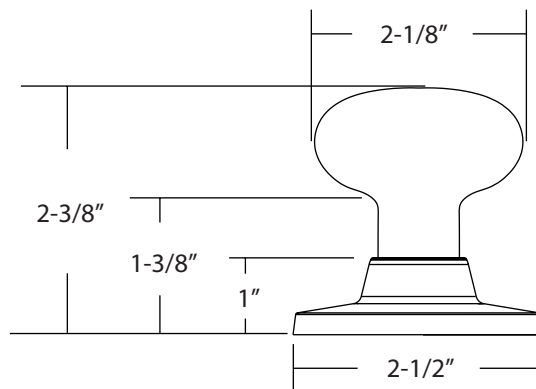

# EXPRESSIONS™ SERIES

Rosette  
Knob  
Finishes

**Owen**  
Walker  
Oil Rubbed Bronze (US10B)  
Satin Nickel (US15)  
Flat Black (US19)  
Polished Chrome (US26)

Door Specs 2-1/8" Face Bore, 1" Edge Bore  
1" x 2-1/4" Radius Corner

Latch 2-3/8" or 2-3/4" Adjustable latch,  
Radius Corner

Door Thickness 1-3/8" to 1-3/4"

Cylinder SC1  
KW1 Optional  
WR5 Optional

Handing Universal handing