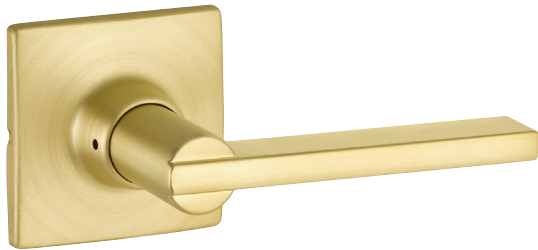

EXPRESSIONS™ SERIES

Rosette
Lever
Finishes

Marcel
Nils
Satin Brass (US4)
Satin Nickel (US15)
Flat Black (US19)
Polished Chrome (US26)

Door Specs 2-1/8" Face Bore, 1" Edge Bore
1" x 2-1/4" Radius Corner

Latch 2-3/8" or 2-3/4" Adjustable latch,
Radius Corner

Door Thickness 1-3/8" to 1-3/4"

Cylinder SC1
KW1 Optional
WR5 Optional

Handing Universal handing

Description

Marcel Rosette with Nils Lever, Schlage Keyway
Marcel Rosette with Nils Lever, Kwikset Keyway
Marcel Rosette with Nils Lever, Weiser Keyway
Marcel Rosette with Nils Lever
Marcel Rosette with Nils Lever
Marcel Rosette with Nils Lever

Function

Keyed
Keyed
Keyed
Passage
Privacy
Dummy Pair

Satin Brass

YMRC52.NILUS4
KYMRC52.NILUS4
WYMRC52.NILUS4
YMRC23.NILUS4
YMRC24.NILUS4
YMRC25.NILUS4

Satin Nickel

YMRC52.NILUS15
KYMRC52.NILUS15
WYMRC52.NILUS15
YMRC23.NILUS15
YMRC24.NILUS15
YMRC25.NILUS15