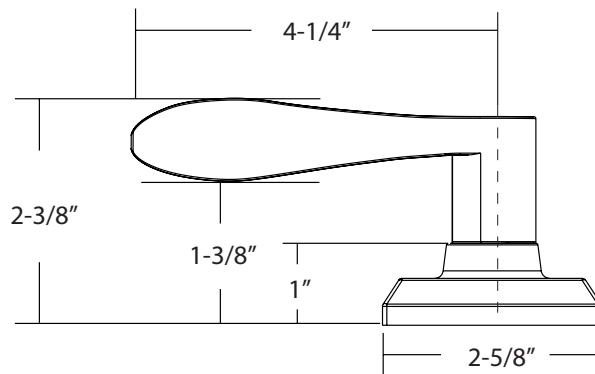

EXPRESSIONS™ SERIES

Rosette
Lever
Finishes

Ellington
Brunswick
Oil Rubbed Bronze (US10B)
Satin Nickel (US15)
Flat Black (US19)
Polished Chrome (US26)

Door Specs 2-1/8" Face Bore, 1" Edge Bore
1" x 2-1/4" Radius Corner

Latch 2-3/8" or 2-3/4" Adjustable latch,
Radius Corner

Door Thickness 1-3/8" to 1-3/4"

Cylinder SC1
KW1 Optional
WR5 Optional

Handing Universal handing

Description

Ellington Rosette with Brunswick Lever, Schlage Keyway
Ellington Rosette with Brunswick Lever, Kwikset Keyway
Ellington Rosette with Brunswick Lever, Weiser Keyway
Ellington Rosette with Brunswick Lever
Ellington Rosette with Brunswick Lever
Ellington Rosette with Brunswick Lever