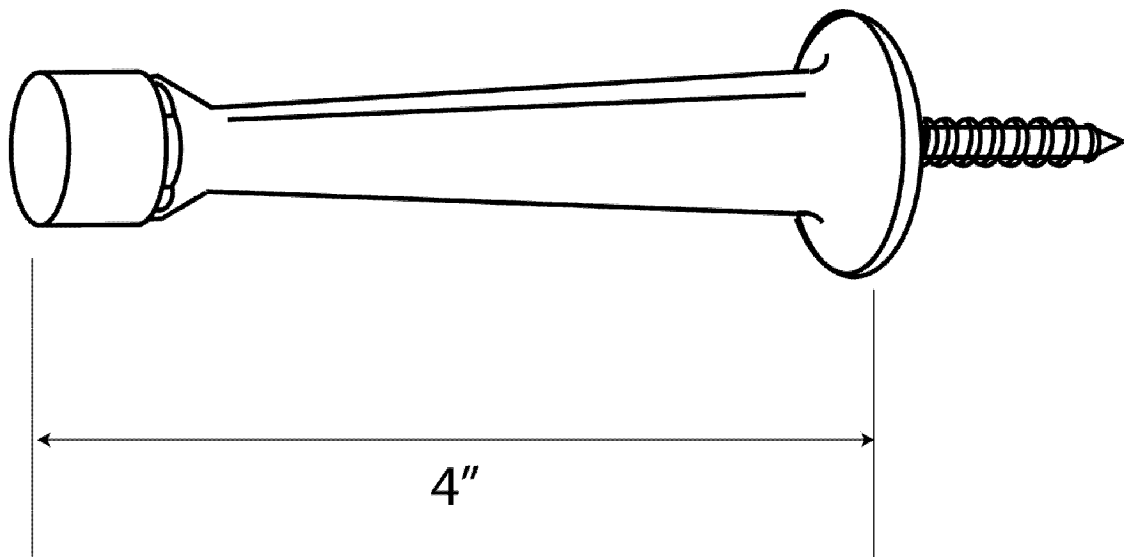

4" Solid Brass Rigid Door Stop with molded screw

- ⦿ Easy installation
- ⦿ Individually poly-bagged with both black and white rubber tip and 1" screw-on mounting screw
- ⦿ 4" projection
- ⦿ Available in architectural finishes

Cal-Royal Products, Inc.

6605 Flotilla St., City of Commerce, CA 90040 U.S.A.

Phone: (323) 888-6601 • (800) 876-9258 • Fax: (323) 888-6699 • (800) 222-3316

Email: sales@cal-royal.com • Website: www.cal-royal.com

The illustration and technical description in this Specification Sheet is current as of the date in the version box above. Cal-Royal Product reserves the right to, and may frequently make changes and/or improvements in designs and dimensions.