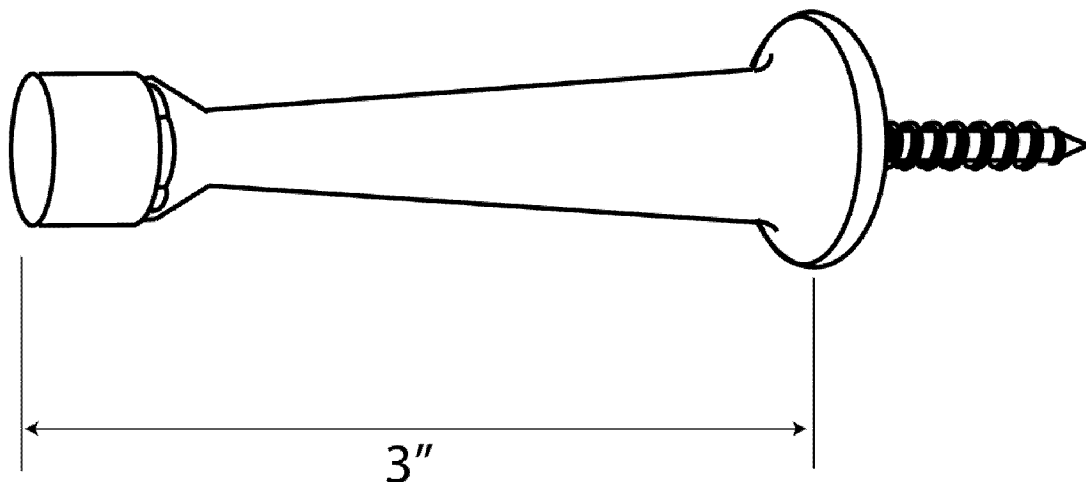

## 3" Solid Brass Rigid Door Stop with molded screw

- ⦿ Easy installation
- ⦿ Individually poly-bagged with both black and white rubber tip and 1" screw-on mounting screw
- ⦿ 3" projection
- ⦿ Available in architectural finishes