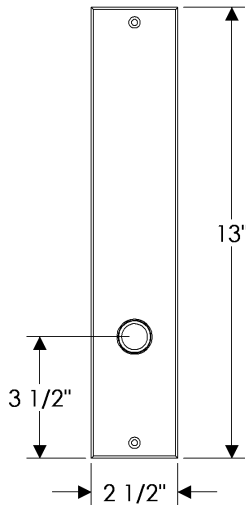

### Metro Entry Set

E258

E256

Also applicable for the E257 with turnpiece  
or E259 with emergency release.