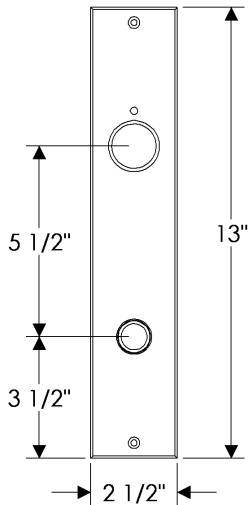

### Metro Entry Set

E258

E256

Also applicable for the E257 with turnpiece  
or E259 with emergency release.