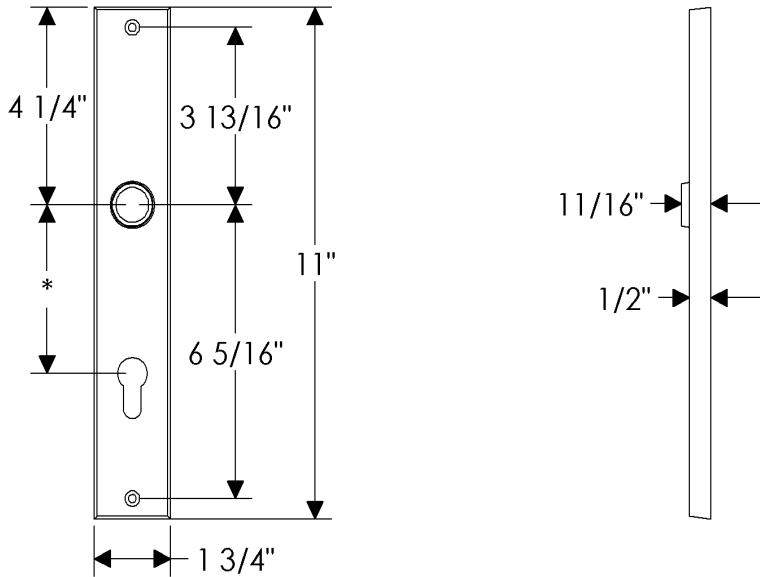

Metro Multi-Point Hardware

E246