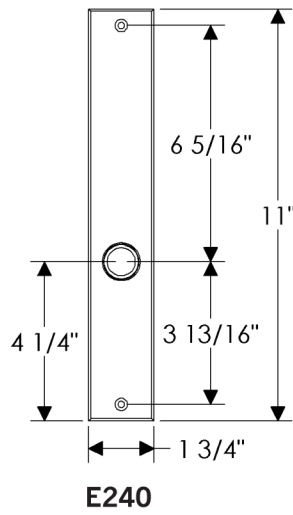

Metro Multi-Point Set

Also applicable for the E242 with turnpiece.