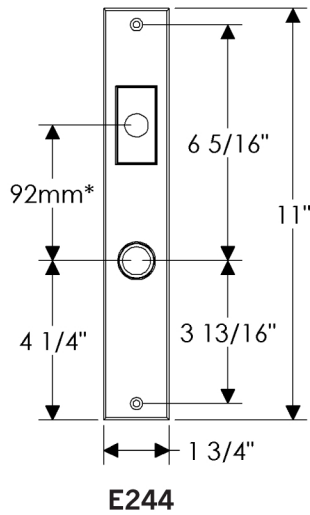

Metro Multi-Point Set

Also applicable for the E242 with turnpiece.