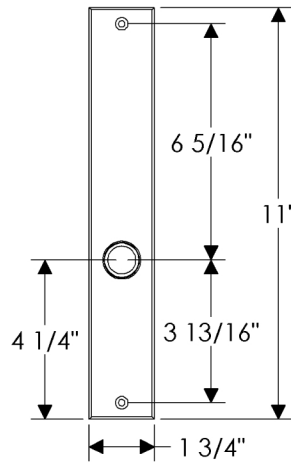

Metro Multi-Point Set

E240

E240

Also applicable for the E242 with turnpiece.