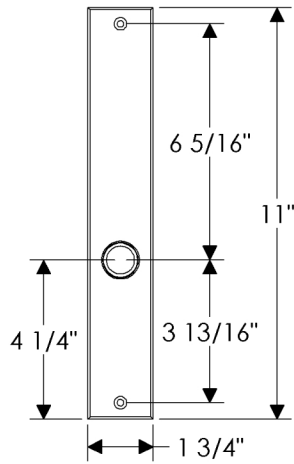

Metro Multi-Point Set

E240

E240

Also applicable for the E242 with turnpiece.