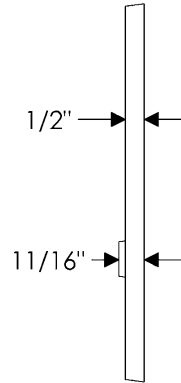

### Metro Entry Set

E233

E230

Also applicable for the E207 with turn-piece or E208 with emergency release.