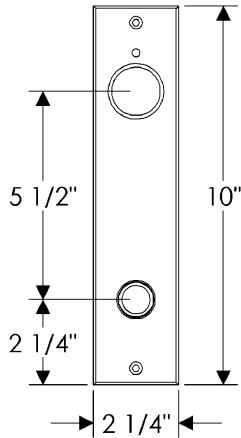

### Metro Entry Set

E233

E230

Also applicable for the E207 with turn-piece or E208 with emergency release.