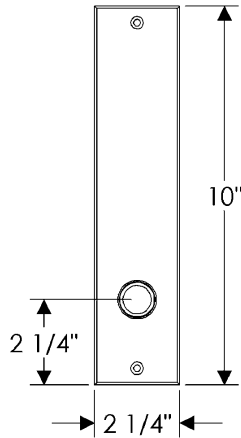

### Metro Entry Set

E233

E230

Also applicable for the E207 with turn-piece or E208 with emergency release.