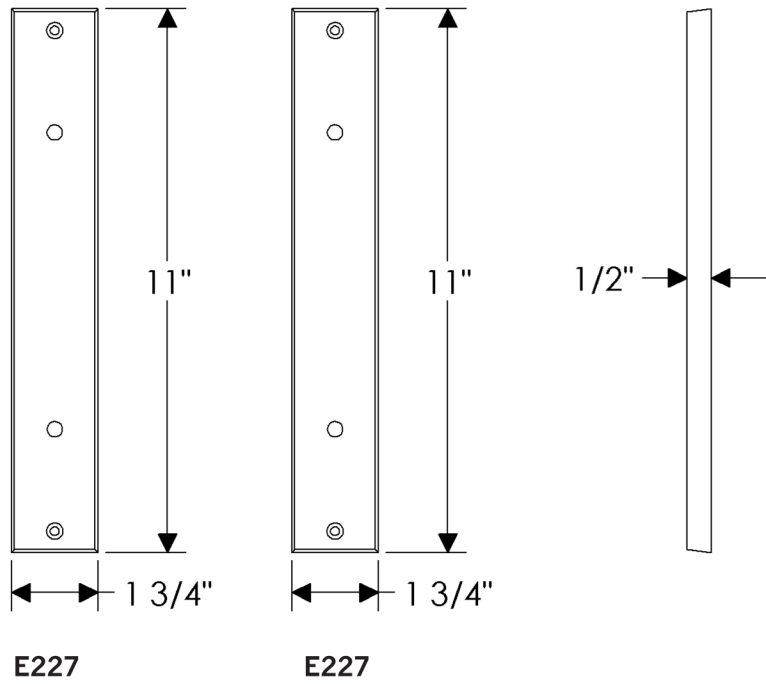

## Metro Sliding Door Set

Also applicable for the E228 with turnpiece.