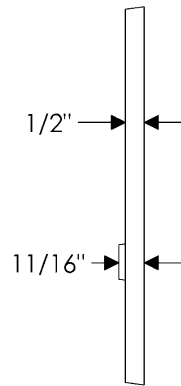

### Metro Entry Set

E209

E206

Also applicable for the E207 with turn-piece or E208 with emergency release.