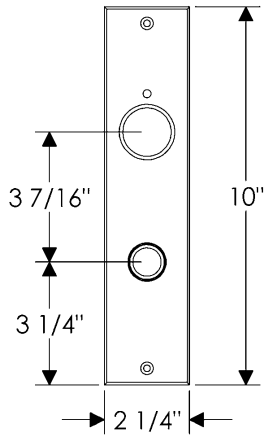

### Metro Entry Set

E209

E206

Also applicable for the E207 with turn-piece or E208 with emergency release.