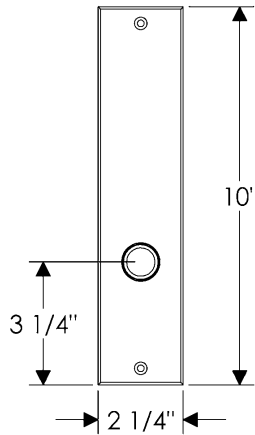

### Metro Entry Set

E209

E206

Also applicable for the E207 with turn-piece or E208 with emergency release.