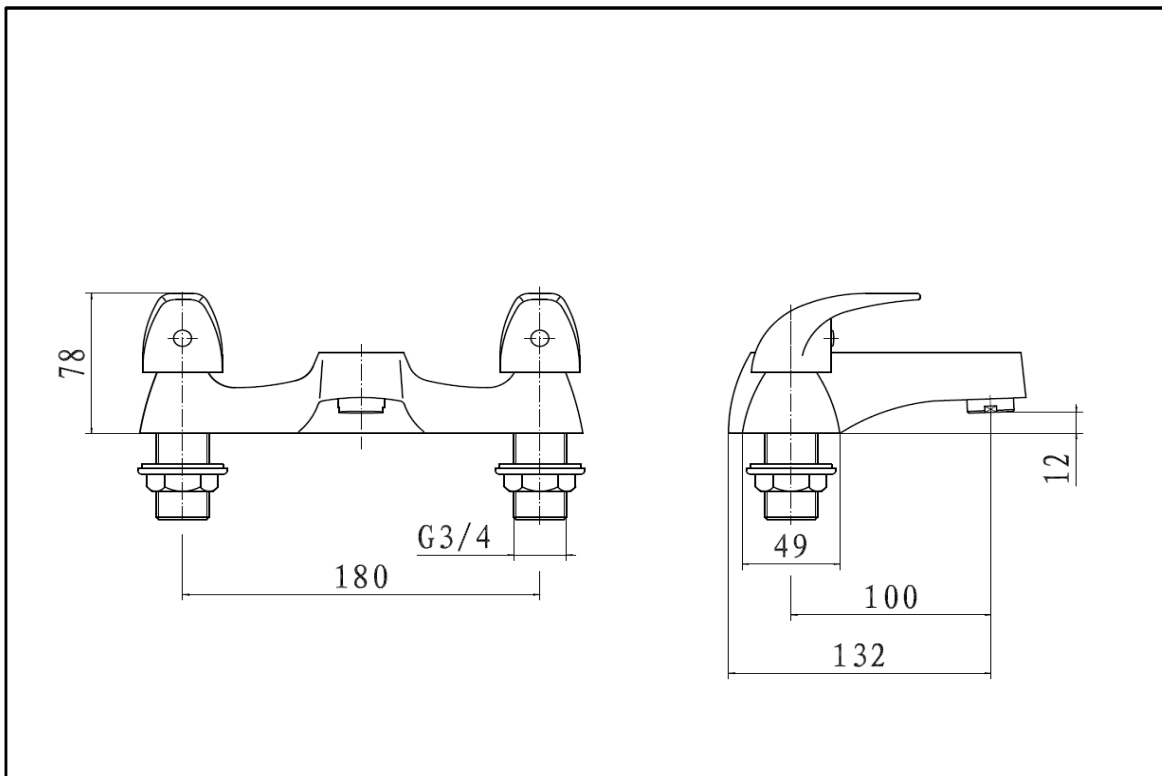

ILLUSTRATION: KORAL BATH FILLER

BAR CODE: 5060168228734

COLOUR: CHROME PLATE

WEIGHT:

NET 1.4 kg

GROSS 1.64 kg

STANDARDS: BS EN 200

NOTES:

3/4" BSP CONNECTIONS
CERAMIC DISC TECHNOLOGY

Flow Rate: M.P

0.2bar	0.5bar	1bar	2bar	3bar
8.6L/min	15L/min	22.6L/min	32.1L/min	12.5 L/min

BOX SIZE 190 x 190 x 150 mm

TAP073KR- KORAL BASIN PILLAR TAPS

ILLUSTRATION: KORAL BASIN PILLAR TAPS

BAR CODE: 5060168228741

COLOUR: CHROME PLATE

WEIGHT:

NET 0.8 kg

GROSS 0.92 kg

STANDARDS: BS EN 200

NOTES:

1/2" BSP CONNECTIONS
CERAMIC DISC TECHNOLOGY

COLOUR: CHROME PLATE

WEIGHT:

NET 0.93 kg

GROSS 1.05 kg

STANDARDS: BS EN 200

NOTES:

3/4" BSP CONNECTIONS
CERAMIC DISC TECHNOLOGY

Flow Rate: M.P