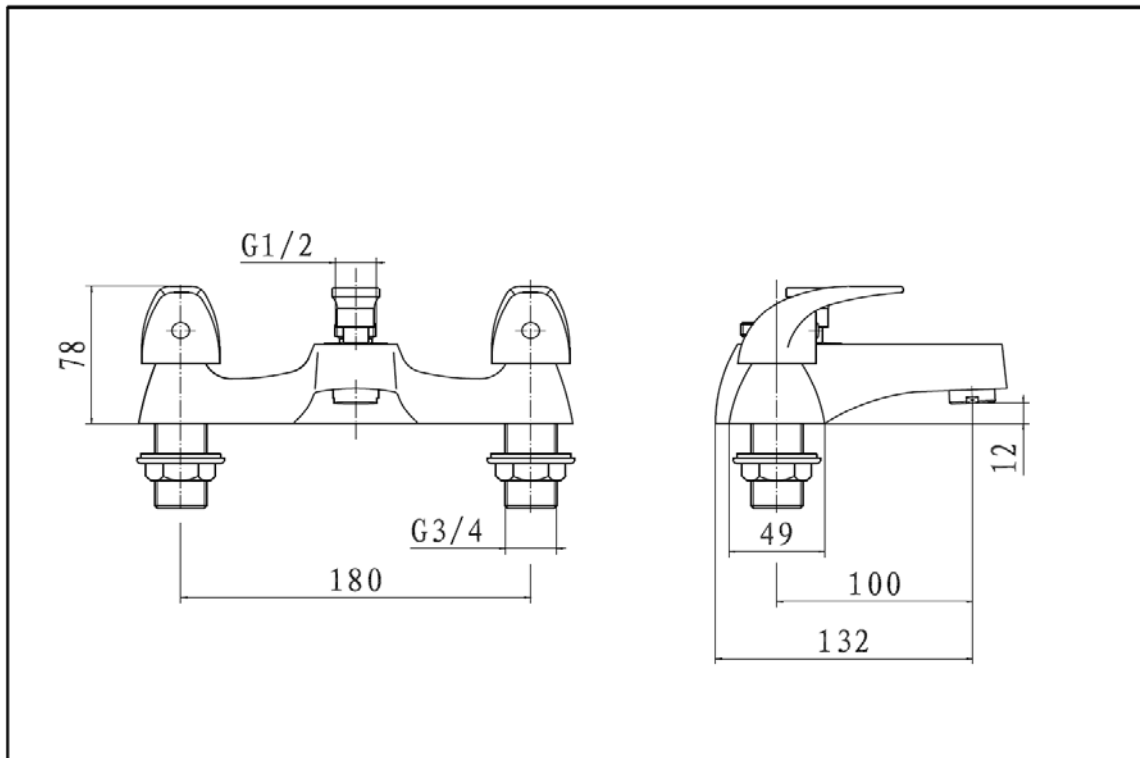

NOTES: SHOWER HOSE AND HAND SET

3/4" BSP CONNECTIONS

CERAMIC DISC TECHNOLOGY

WALL BRACKET

Flow Rate: M.P

0.2bar	0.5bar	1bar	2bar	3bar
8.9L/min	14.4L/min	20.7L/min	29.4L/min	

BOX SIZE 190 x 190 x 150 mm

TAP072KR- KORAL BATH FILLER

ILLUSTRATION: KORAL BATH FILLER

BAR CODE: 5060168228734

COLOUR: CHROME PLATE

WEIGHT:

NET 1.4 kg

GROSS 1.64 kg

STANDARDS: BS EN 200

NOTES:

BAR CODE: 5060168228741

COLOUR: CHROME PLATE

WEIGHT:

NET 0.8 kg

GROSS 0.92 kg

STANDARDS: BS EN 200

NOTES:

1/2" BSP CONNECTIONS
CERAMIC DISC TECHNOLOGY

COLOUR: CHROME PLATE

WEIGHT:

NET 0.93 kg

GROSS 1.05 kg

STANDARDS: BS EN 200

NOTES:

3/4" BSP CONNECTIONS
CERAMIC DISC TECHNOLOGY

Flow Rate: M.P