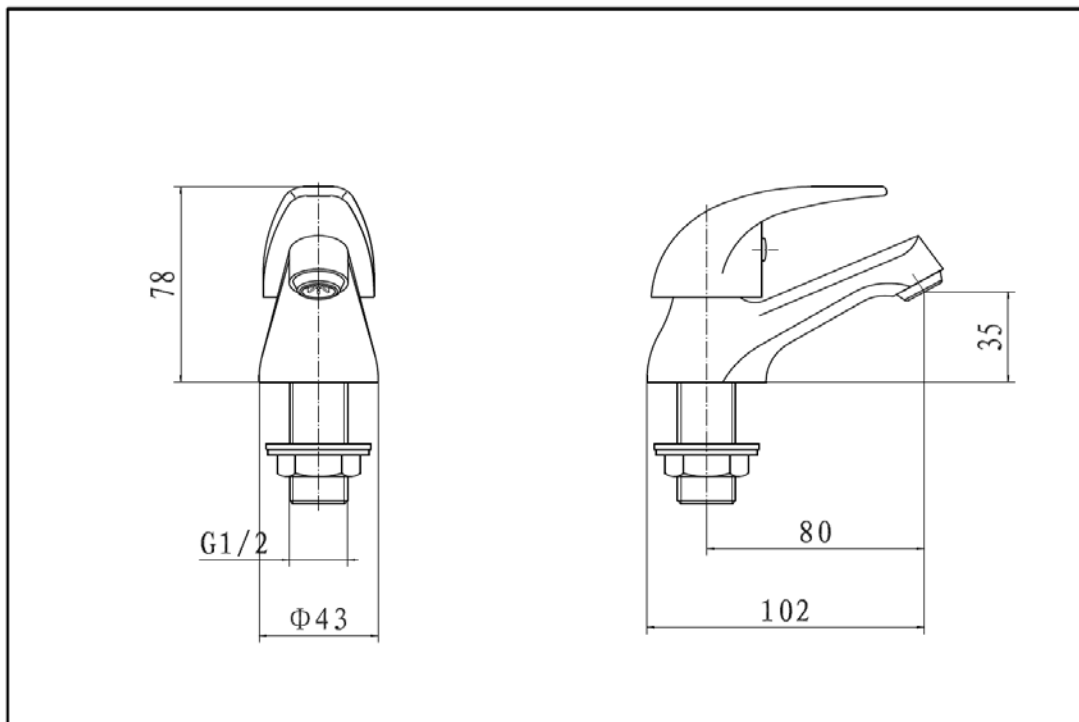

3/4" BSP CONNECTIONS
CERAMIC DISC TECHNOLOGY

Flow Rate: M.P

0.2bar	0.5bar	1bar	2bar	3bar
8.6L/min	15L/min	22.6L/min	32.1L/min	12.5 L/min

BOX SIZE 190 x 190 x 150 mm

TAP073KR- KORAL BASIN PILLAR TAPS

ILLUSTRATION: KORAL BASIN PILLAR TAPS

BAR CODE: 5060168228741

COLOUR: CHROME PLATE

WEIGHT:

NET 0.8 kg

GROSS 0.92 kg

STANDARDS: BS EN 200

NOTES:

1/2" BSP CONNECTIONS
CERAMIC DISC TECHNOLOGY

Flow Rate: L.P

0.2bar	0.5bar	1bar	2bar	3bar
6L/min	9.1L/min	12.8L/min	18.1L/min	22.1L/min

BOX SIZE 180 x 150 x 70 mm

TAP074KR- KORAL BATH PILLAR TAPS

ILLUSTRATION: KORAL BATH PILLAR TAPS

BAR CODE: 5060168758

COLOUR: CHROME PLATE

WEIGHT:

NET 0.93 kg

GROSS 1.05 kg

STANDARDS: BS EN 200

NOTES:

3/4" BSP CONNECTIONS
CERAMIC DISC TECHNOLOGY

Flow Rate: M.P