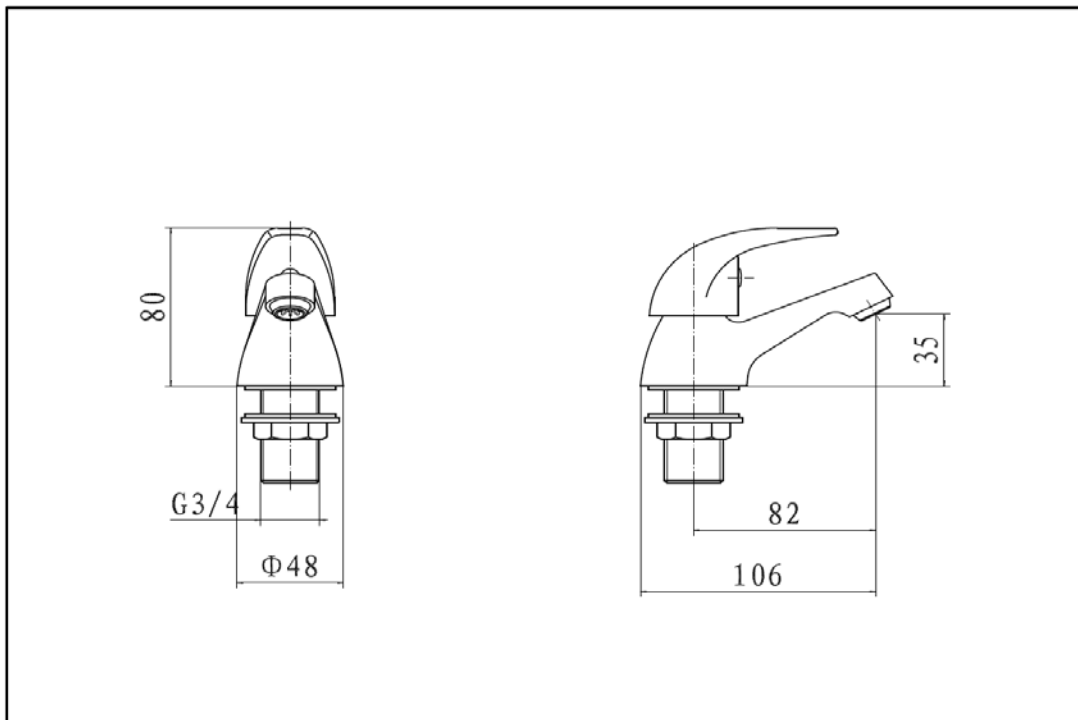

BAR CODE: 5060168228741

COLOUR: CHROME PLATE

WEIGHT:

NET 0.8 kg

GROSS 0.92 kg

STANDARDS: BS EN 200

NOTES:

1/2" BSP CONNECTIONS
CERAMIC DISC TECHNOLOGY

COLOUR: CHROME PLATE

WEIGHT:

NET 0.93 kg

GROSS 1.05 kg

STANDARDS: BS EN 200

NOTES:

3/4" BSP CONNECTIONS
CERAMIC DISC TECHNOLOGY

Flow Rate: M.P

0.2bar	0.5bar	1bar	2bar	3bar
5.5L/min	8.4L/min	12.7L/min	16.8L/min	20.8L/min

BOX SIZE 180 x 150 x 70 mm