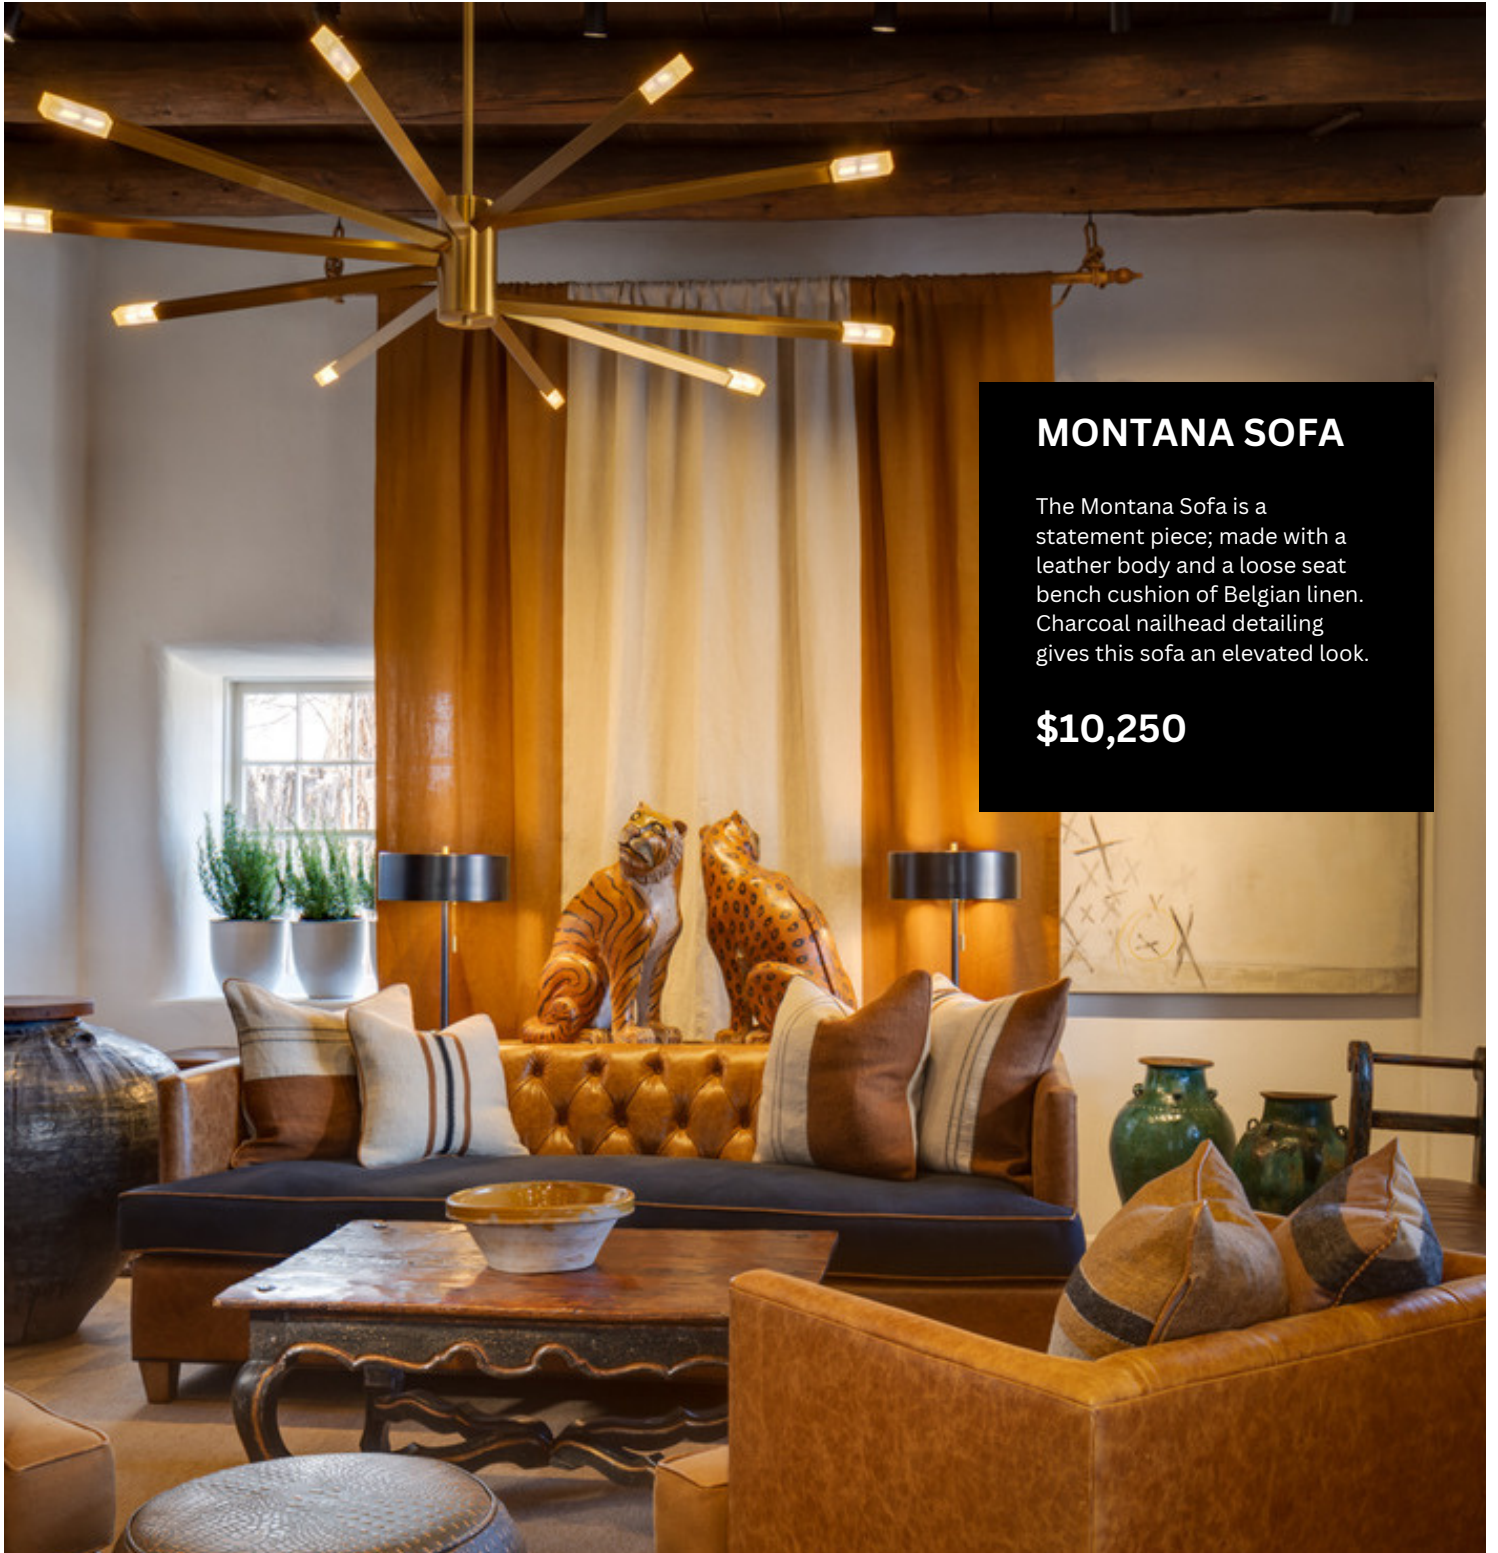

MAISON

Smith

+++

MODERN MERCANTILE

**MONTANA SOFA**

The Montana Sofa is a statement piece; made with a leather body and a loose seat bench cushion of Belgian linen. Charcoal nailhead detailing gives this sofa an elevated look.

\$10,250

REBECCA SOFA

Available in your choice of custom fabric. Pictured here in Brevard Berch.

\$6,790

REBECCA SOFA

As soft as a cloud, the Rebecca is the ideal addition to complete your living room. Its foundation is crafted from a FSC® certified Maple hardwood frame. This sofa offers a sumptuous feather cloud fill with a foam core, delivering a perfect blend of luxury and comfort to enhance the relaxation and ease in your home.

DIMENSIONS

Overall: 84"w x 40"d x 31"h
Sitting Space: 77"w x 33"d
Seat Height: 20"h
Arm Height: 29"h
Weight: 210lbs

DETAILS

Seat Cushion: 2 Seat Cushions
Back Cushion: 2 Back Cushions
Accent Pillows Included: Four
Skirt When Slipcovered: 2" Slit

RADLEY SOFA

Available in your choice of custom fabric. Pictured here in Brevard Berch.

\$6,790

FEATHER / CLOUD BREVARD BURLAP

RADLEY SOFA

The Radley redefines a classic silhouette with a modern twist, featuring distinctive butterfly stitching on the back cushions. Gusseted down pillows add a touch of softness to its angular shape, creating an inviting haven for moments with your morning coffee or a captivating book. With a comfortable bench seat, this elegant piece seamlessly combines comfort and style, establishing itself as an instant classic in any space. Available in your choice of fabric.