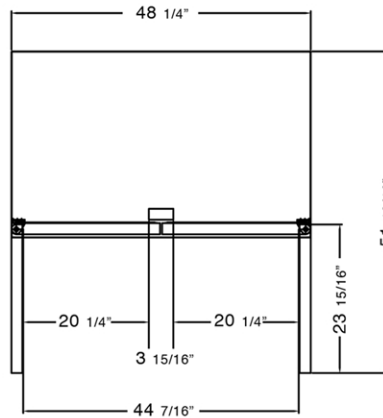

MODEL	DOORS	CU/FT	SHELVES	H/P	AMPS	VOLTAGE	WEIGHT(lbs)	ENERGY CONSUMPTION Kwh/24hr	PLUG TYPE	DIMENSIONS L x D x H	TEMPERATURE RANGE
C-U27R	1	6.5	1	1/4	2.5	115/60/1	187 lbs.	1.9	Nema 5-15P	27.5" x 30" x 36.5"	+33° F (-) +41° F
C-U48R	2	12	2	1/3	3.5	115/60/1	232 lbs.	2.8	Nema 5-15P	48.2" x 30" x 36.5"	+33° F (-) +41° F
C-U60R	3	18.2	2	1/2	3.6	115/60/1	287 lbs.	2.8	Nema 5-15P	60.2" x 30" x 36.5"	+33° F (-) +41° F
C-U72R	4	24.5	2	1/2	3.6	115/60/1	298 lbs.	2.8	Nema 5-15P	72.7" x 30" x 36.5"	+33° F (-) +41° F

# DIMENSIONAL DRAWINGS

**C-U27R**

**C-U48R**

**C-U60R**

**C-U72R**

**C-U27R TOP VIEW**

**C-U48R TOP VIEW**

**C-U60R TOP VIEW**

**SIDE VIEW (1,2,3) DOORS MODELS**

**C-U72R TOP VIEW**

**TOLL FREE:** 800.852.5292  
**FAX:** 856.963.3604  
**EMAIL:** [contact@migali.com](mailto:contact@migali.com)  
**WEB:** [www.migali.com](http://www.migali.com)