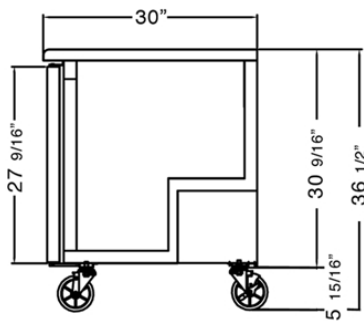

MODEL	DOORS	CU/FT	SHELVES	H/P	AMPS	VOLTAGE	WEIGHT(lbs)	ENERGY CONSUMPTION Kwh/24hr	PLUG TYPE	DIMENSIONS L x D x H	TEMPERATURE RANGE
C-U27R	1	6.5	1	1/4	2.5	115/60/1	187 lbs.	1.9	Nema 5-15P	27.5" x 30" x 36.5"	+33° F (-) +41° F
C-U48R	2	12	2	1/3	3.5	115/60/1	232 lbs.	2.8	Nema 5-15P	48.2" x 30" x 36.5"	+33° F (-) +41° F
C-U60R	3	18.2	2	1/2	3.6	115/60/1	287 lbs.	2.8	Nema 5-15P	60.2" x 30" x 36.5"	+33° F (-) +41° F
C-U72R	4	24.5	2	1/2	3.6	115/60/1	298 lbs.	2.8	Nema 5-15P	72.7" x 30" x 36.5"	+33° F (-) +41° F

# DIMENSIONAL DRAWINGS

**C-U27R**

**C-U48R**

**C-U60R**

**C-U72R**

**C-U27R TOP VIEW**

**C-U48R TOP VIEW**

**C-U60R TOP VIEW**

**SIDE VIEW (1,2,3) DOORS MODELS**

**C-U72R TOP VIEW**

**TOLL FREE:** 800.852.5292  
**FAX:** 856.963.3604  
**EMAIL:** [contact@migali.com](mailto:contact@migali.com)  
**WEB:** [www.migali.com](http://www.migali.com)