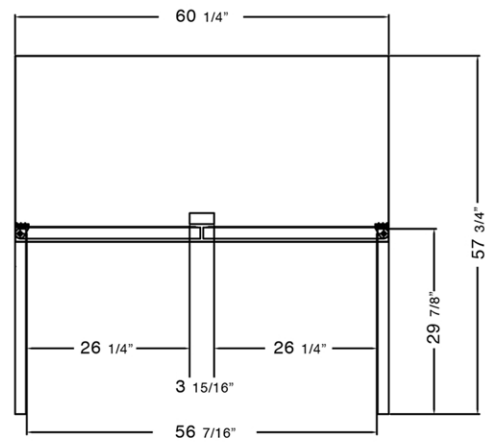

MODEL	DOORS	CU/FT	SHELVES	H/P	AMPS	VOLTAGE	WEIGHT(lbs)	ENERGY CONSUMPTION Kwh/24hr	PLUG TYPE	DIMENSIONS L x D x H	TEMPERATURE RANGE
C-U27R	1	6.5	1	1/4	2.5	115/60/1	187 lbs.	1.9	Nema 5-15P	27.5" x 30" x 36.5"	+33° F (-) +41° F
C-U48R	2	12	2	1/3	3.5	115/60/1	232 lbs.	2.8	Nema 5-15P	48.2" x 30" x 36.5"	+33° F (-) +41° F
C-U60R	3	18.2	2	1/2	3.6	115/60/1	287 lbs.	2.8	Nema 5-15P	60.2" x 30" x 36.5"	+33° F (-) +41° F
C-U72R	4	24.5	2	1/2	3.6	115/60/1	298 lbs.	2.8	Nema 5-15P	72.7" x 30" x 36.5"	+33° F (-) +41° F

# DIMENSIONAL DRAWINGS

**C-U27R**

**C-U48R**

**C-U60R**

**C-U72R**

**C-U27R TOP VIEW**

**C-U48R TOP VIEW**

**C-U60R TOP VIEW**

**SIDE VIEW (1,2,3) DOORS MODELS**

**C-U72R TOP VIEW**

**TOLL FREE:** 800.852.5292  
**FAX:** 856.963.3604  
**EMAIL:** [contact@migali.com](mailto:contact@migali.com)  
**WEB:** [www.migali.com](http://www.migali.com)