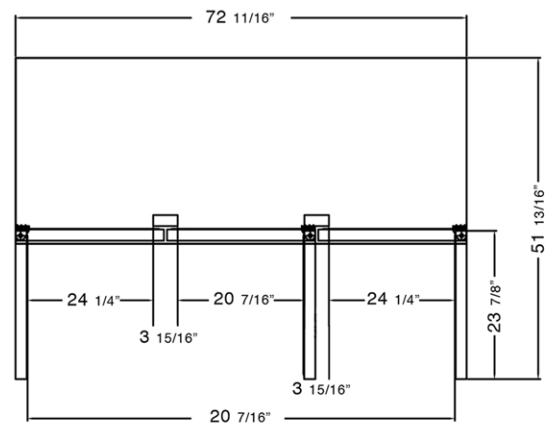

MODEL	DOORS	CU/FT	SHELVES	H/P	AMPS	VOLTAGE	WEIGHT(lbs)	ENERGY CONSUMPTION Kwh/24hr	PLUG TYPE	DIMENSIONS L x D x H	TEMPERATURE RANGE
C-U27R	1	6.5	1	1/4	2.5	115/60/1	187 lbs.	1.9	Nema 5-15P	27.5" x 30" x 36.5"	+33° F (-) +41° F
C-U48R	2	12	2	1/3	3.5	115/60/1	232 lbs.	2.8	Nema 5-15P	48.2" x 30" x 36.5"	+33° F (-) +41° F
C-U60R	3	18.2	2	1/2	3.6	115/60/1	287 lbs.	2.8	Nema 5-15P	60.2" x 30" x 36.5"	+33° F (-) +41° F
C-U72R	4	24.5	2	1/2	3.6	115/60/1	298 lbs.	2.8	Nema 5-15P	72.7" x 30" x 36.5"	+33° F (-) +41° F

# DIMENSIONAL DRAWINGS

**C-U27R**

**C-U48R**

**C-U60R**

**C-U72R**

**C-U27R TOP VIEW**

**C-U48R TOP VIEW**

**C-U60R TOP VIEW**

**SIDE VIEW (1,2,3) DOORS MODELS**

**C-U72R TOP VIEW**

**TOLL FREE:** 800.852.5292  
**FAX:** 856.963.3604  
**EMAIL:** [contact@migali.com](mailto:contact@migali.com)  
**WEB:** [www.migali.com](http://www.migali.com)