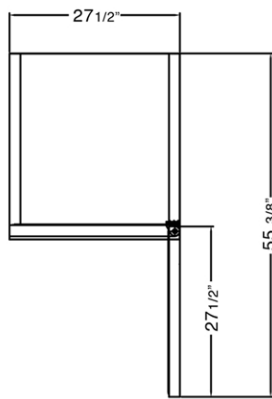

MODEL	DOORS	CU/FT	SHELVES	H/P	AMPS	VOLTAGE	WEIGHT(lbs)	ENERGY CONSUMPTION Kwh/24hr	PLUG TYPE	DIMENSIONS L x D x H	TEMPERATURE RANGE
C-U27R	1	6.5	1	1/4	2.5	115/60/1	187 lbs.	1.9	Nema 5-15P	27.5" x 30" x 36.5"	+33° F (-) +41° F
C-U48R	2	12	2	1/3	3.5	115/60/1	232 lbs.	2.8	Nema 5-15P	48.2" x 30" x 36.5"	+33° F (-) +41° F
C-U60R	3	18.2	2	1/2	3.6	115/60/1	287 lbs.	2.8	Nema 5-15P	60.2" x 30" x 36.5"	+33° F (-) +41° F
C-U72R	4	24.5	2	1/2	3.6	115/60/1	298 lbs.	2.8	Nema 5-15P	72.7" x 30" x 36.5"	+33° F (-) +41° F

# DIMENSIONAL DRAWINGS

**C-U27R**

**C-U48R**

**C-U60R**

**C-U72R**

**C-U27R TOP VIEW**

**C-U48R TOP VIEW**

**C-U60R TOP VIEW**

**SIDE VIEW (1,2,3) DOORS MODELS**

**C-U72R TOP VIEW**

**TOLL FREE:** 800.852.5292  
**FAX:** 856.963.3604  
**EMAIL:** [contact@migali.com](mailto:contact@migali.com)  
**WEB:** [www.migali.com](http://www.migali.com)