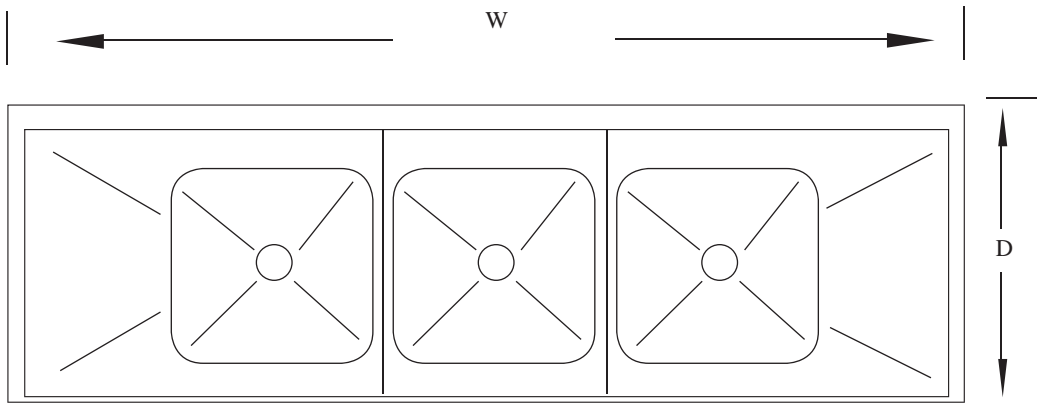

Item# _____
Project: _____
Qty: _____

3 Bowl Economy Sink Stainless Steel 18 Gauge, 14" Deep

Serv-Ware

Features

- 304 Series Stainless Steel
- 18 Gauge Construction
- Stainless Steel Gussets
- 14" Deep Bowls Welded Together
- 9½" Backsplash (11¾" from Deck to Tile Edge)
- Galvanized Legs with Adjustable Feet
- Basket Strainers Included

304
Stainless Steel

Serv-Ware
www.servware.com

Phone:(800).768.5953

Fax:(800).976.1299

Revised 6/17

3 Bowl Economy Sink Stainless Steel 18 Gauge, 14" Deep

Model	Bowl Size (W x D)	Drain Boards	Size (W x D)	Weight/lbs. (Shipping)
E3CWP1515	15" x 15"	N/A	50" x 20.5"	133
E3CWP1515L-15	15" x 15"	One 15" Left	62.5" x 20.5"	158
E3CWP1515R-15	15" x 15"	One 15" Right	62.5" x 20.5"	158
E3CWP15152-15	15" x 15"	Two 15"	75" x 20.5"	175
E3CWP1818	18" x 18"	N/A	59" x 23.5"	105
E3CWP1818L-18	18" x 18"	One 18" Left	74.5" x 23.5"	110
E3CWP1818R-18	18" x 18"	One 18" Right	74.5" x 23.5"	110
E3CWP18182-18	18" x 18"	Two 18"	90" x 23.5"	110
E3CWP18182-24	18" x 18"	Two 24"	102" x 23.5"	96
E3CWP1824	18" x 24"	N/A	59" x 29.5"	178
E3CWP1824L-18	18" x 24"	One 18" Left	74.5" x 29.5"	112
E3CWP1824R-18	18" x 24"	One 18" Right	74.5" x 29.5"	112
E3CWP1824L-24	18" x 24"	One 24" Left	80.5" x 29.5"	120
E3CWP1824R-24	18" x 24"	One 24" Right	80.5" x 29.5"	120
E3CWP18242-18	18" x 24"	Two 18"	90" x 29.5"	167
E3CWP18242-24	18" x 24"	Two 24"	102" x 29.5"	195
*E3CWP2424	24" x 24"	N/A	77" x 29.5"	107
*E3CWP24242-24	24" x 24"	Two 24"	120" x 29.5"	215

*Cut for 2 faucets

Serv-Ware
www.servware.com

Phone: (800).768.5953

Fax: (800).976.1299

Revised 6/17