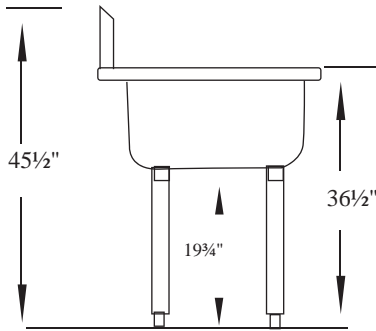

Item# _____
Project: _____
Qty: _____

3 Bowl Economy Sink Stainless Steel 18 Gauge, 14" Deep

Serv-Ware

Features

- 304 Series Stainless Steel
- 18 Gauge Construction
- Stainless Steel Gussets
- 14" Deep Bowls Welded Together
- 9½" Backsplash (11¾" from Deck to Tile Edge)
- Galvanized Legs with Adjustable Feet
- Basket Strainers Included

304
Stainless Steel

Serv-Ware
www.servware.com

Phone:(800).768.5953

Fax:(800).976.1299

Revised 6/17

3 Bowl Economy Sink Stainless Steel 18 Gauge, 14" Deep

Model	Bowl Size (W x D)	Drain Boards	Size (W x D)	Weight/lbs. (Shipping)
E3CWP1515	15" x 15"	N/A	50" x 20.5"	133
E3CWP1515L-15	15" x 15"	One 15" Left	62.5" x 20.5"	158
E3CWP1515R-15	15" x 15"	One 15" Right	62.5" x 20.5"	158
E3CWP15152-15	15" x 15"	Two 15"	75" x 20.5"	175
E3CWP1818	18" x 18"	N/A	59" x 23.5"	105
E3CWP1818L-18	18" x 18"	One 18" Left	74.5" x 23.5"	110
E3CWP1818R-18	18" x 18"	One 18" Right	74.5" x 23.5"	110
E3CWP18182-18	18" x 18"	Two 18"	90" x 23.5"	110
E3CWP18182-24	18" x 18"	Two 24"	102" x 23.5"	96
E3CWP1824	18" x 24"	N/A	59" x 29.5"	178
E3CWP1824L-18	18" x 24"	One 18" Left	74.5" x 29.5"	112
E3CWP1824R-18	18" x 24"	One 18" Right	74.5" x 29.5"	112
E3CWP1824L-24	18" x 24"	One 24" Left	80.5" x 29.5"	120
E3CWP1824R-24	18" x 24"	One 24" Right	80.5" x 29.5"	120
E3CWP18242-18	18" x 24"	Two 18"	90" x 29.5"	167
E3CWP18242-24	18" x 24"	Two 24"	102" x 29.5"	195
*E3CWP2424	24" x 24"	N/A	77" x 29.5"	107
*E3CWP24242-24	24" x 24"	Two 24"	120" x 29.5"	215

*Cut for 2 faucets

Serv-Ware
www.servware.com

Phone: (800).768.5953

Fax: (800).976.1299

Revised 6/17