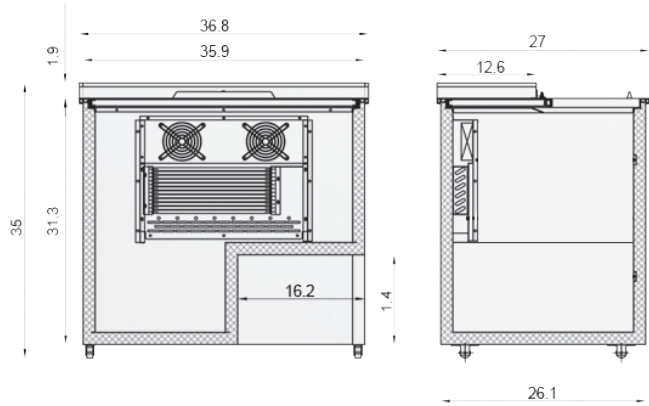

BC-36-HC

BC-65-HC

BC-95-HC

MODEL	EXTERNAL DIMENSION inch (W x D x H)	V/Hz/PhAMPS	AMPS	STORAGE CAPACITY Cu-ft	CAPACITY 12 OZ. BOTTLE / CAN	HP	TEMPERATURE	CERTIFICATION	WEIGHT / LBS. (Shipping)
BC-36-HC	36.8" x 27" x 35"	115V/60Hz/1	7.0	10	9 1/2 CASES / 11 1/2 CASES	3/8	33°F - 41°F	UL/cUL	190
BC-50-HC	49.4" x 27" x 35"	115V/60Hz/1	7.0	13.5	17 1/2 CASES / 23 3/4 CASES	3/8	33°F - 41°F	UL/cUL	247
BC-65-HC	64.3" x 27" x 35"	115V/60Hz/1	7.0	17.2	25 1/4 CASES / 34 3/4 CASES	3/8	33°F - 41°F	UL/cUL	294
BC-95-HC	95.3" x 27" x 35"	115V/60Hz/1	7.0	26	39 CASES / 55 3/4 CASES	3/8	33°F - 41°F	UL/cUL	398