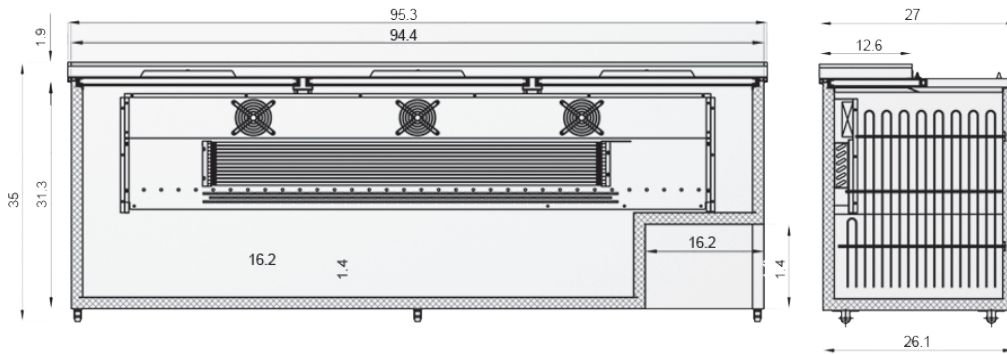

BC-36-HC

BC-65-HC

BC-95-HC

MODEL	EXTERNAL DIMENSION inch (W x D x H)	V/Hz/PhAMPS	AMPS	STORAGE CAPACITY Cu-ft	CAPACITY 12 OZ. BOTTLE / CAN	HP	TEMPERATURE	CERTIFICATION	WEIGHT / LBS. (Shipping)
BC-36-HC	36.8" x 27" x 35"	115V/60Hz/1	7.0	10	9 1/2 CASES / 11 1/2 CASES	3/8	33°F - 41°F	UL/cUL	190
BC-50-HC	49.4" x 27" x 35"	115V/60Hz/1	7.0	13.5	17 1/2 CASES / 23 3/4 CASES	3/8	33°F - 41°F	UL/cUL	247
BC-65-HC	64.3" x 27" x 35"	115V/60Hz/1	7.0	17.2	25 1/4 CASES / 34 3/4 CASES	3/8	33°F - 41°F	UL/cUL	294
BC-95-HC	95.3" x 27" x 35"	115V/60Hz/1	7.0	26	39 CASES / 55 3/4 CASES	3/8	33°F - 41°F	UL/cUL	398