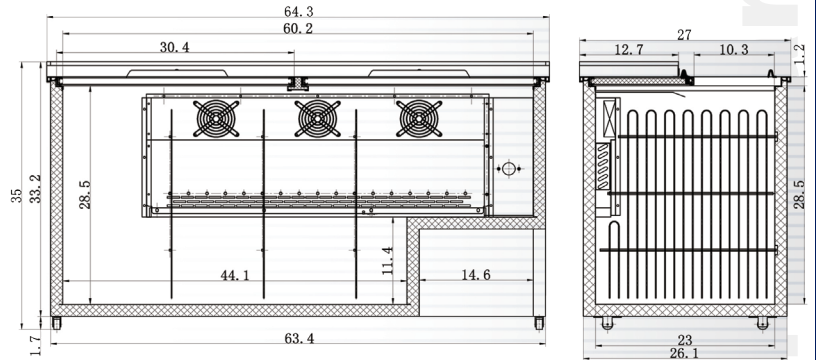

BC-36-HC

BC-65-HC

BC-95-HC

MODEL	EXTERNAL DIMENSION inch (W x D x H)	V/Hz/PhAMPS	AMPS	STORAGE CAPACITY Cu-ft	CAPACITY 12 OZ. BOTTLE / CAN	HP	TEMPERATURE	CERTIFICATION	WEIGHT / LBS. (Shipping)
BC-36-HC	36.8" x 27" x 35"	115V/60Hz/1	7.0	10	9 1/2 CASES / 11 1/2 CASES	3/8	33°F - 41°F	UL/cUL	190
BC-50-HC	49.4" x 27" x 35"	115V/60Hz/1	7.0	13.5	17 1/2 CASES / 23 3/4 CASES	3/8	33°F - 41°F	UL/cUL	247
BC-65-HC	64.3" x 27" x 35"	115V/60Hz/1	7.0	17.2	25 1/4 CASES / 34 3/4 CASES	3/8	33°F - 41°F	UL/cUL	294
BC-95-HC	95.3" x 27" x 35"	115V/60Hz/1	7.0	26	39 CASES / 55 3/4 CASES	3/8	33°F - 41°F	UL/cUL	398