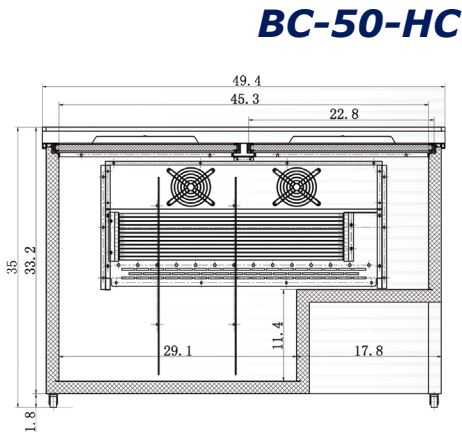

BC-36-HC

BC-65-HC

BC-95-HC

MODEL	EXTERNAL DIMENSION inch (W x D x H)	V/Hz/PhAMPS	AMPS	STORAGE CAPACITY Cu-ft	CAPACITY 12 OZ. BOTTLE / CAN	HP	TEMPERATURE	CERTIFICATION	WEIGHT / LBS. (Shipping)
BC-36-HC	36.8" x 27" x 35"	115V/60Hz/1	7.0	10	9 1/2 CASES / 11 1/2 CASES	3/8	33°F - 41°F	UL/cUL	190
BC-50-HC	49.4" x 27" x 35"	115V/60Hz/1	7.0	13.5	17 1/2 CASES / 23 3/4 CASES	3/8	33°F - 41°F	UL/cUL	247
BC-65-HC	64.3" x 27" x 35"	115V/60Hz/1	7.0	17.2	25 1/4 CASES / 34 3/4 CASES	3/8	33°F - 41°F	UL/cUL	294
BC-95-HC	95.3" x 27" x 35"	115V/60Hz/1	7.0	26	39 CASES / 55 3/4 CASES	3/8	33°F - 41°F	UL/cUL	398