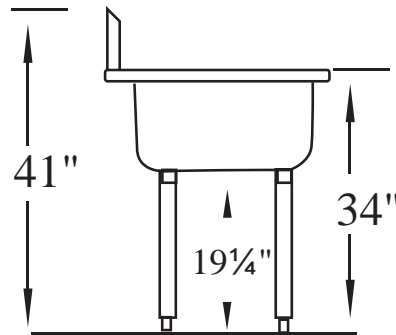

## Features

- 430 Series Stainless Steel
- 18 Gauge Construction
- Stainless Steel Gussets
- 13" Deep Bowls Welded Together
- 9" Backsplash (11 $\frac{3}{4}$ " from Deck to Tile Edge)
- Galvanized Legs with Adjustable Feet
- Basket Strainers Included

# Budget Sink 2 Bowl

Serv-Ware

<i>Model</i>	<i>Bowl Size</i> (W x D)	<i>Bowl Depth</i>	<i>Overall Length</i> (W x D)	<i>Weight/lbs.</i> (Shipping)
BS2-1818	18" x 18"	13"	39" x 21.5"	45
BS2-1821	18" x 21"	13"	39" x 24.5"	48
BS2-2424	24" x 24"	13"	51" x 27.5"	60