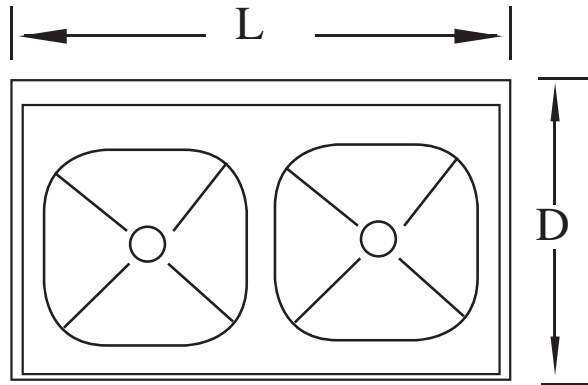

## Features

- 430 Series Stainless Steel
- 18 Gauge Construction
- Stainless Steel Gussets
- 13" Deep Bowls Welded Together
- 9" Backsplash (11 $\frac{3}{4}$ " from Deck to Tile Edge)
- Galvanized Legs with Adjustable Feet
- Basket Strainers Included

# Budget Sink 2 Bowl

Serv-Ware

<i>Model</i>	<i>Bowl Size</i> (W x D)	<i>Bowl Depth</i>	<i>Overall Length</i> (W x D)	<i>Weight/lbs.</i> (Shipping)
BS2-1818	18" x 18"	13"	39" x 21.5"	45
BS2-1821	18" x 21"	13"	39" x 24.5"	48
BS2-2424	24" x 24"	13"	51" x 27.5"	60