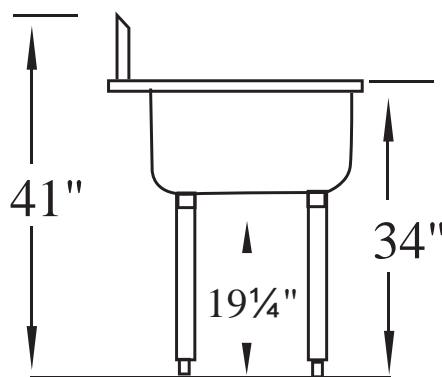

Item# _____
Project: _____
Qty: _____

1 Bowl Budget Sink

Serv-Ware

<i>Model</i>	<i>Bowl Size</i> (W x D)	<i>Bowl Depth</i>	<i>Overall Length</i> (W x D)	<i>Weight/lbs.</i> (Shipping)
BS1-1818	18" x 18"	13"	21" x 21.5"	29
BS1-1821	18" x 21"	13"	21" x 24.5"	33
BS1-2424	24" x 24"	13"	27" x 27.5"	39
BS1-3621	36" x 21"	13"	39" x 24.5"	47
BS1-3624	36" x 24"	13"	39" x 27.5"	51

Serv-Ware
www.servware.com

Phone: (800).768.5953

Fax: (800).976.1299

Revised 12/17