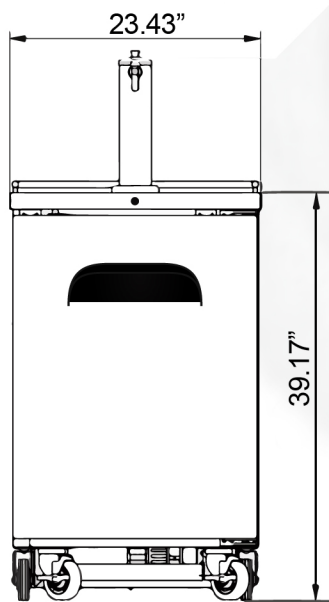

ABD-24 1 KEG BEER DISPENSER

INCLUDE 3 YEAR PARTS + LABOR / 5 YEAR COMPRESSOR WARRANTY

Dimensions

Exterior Dimensions (WxDxH)	23.43" x 31.18" x 39.17"
Weight	126lbs
Capacity (cu. ft.)	224

Cooling

Temperature Range	32° - 41° F
Refrigerant	R290
Maximum Ambient Temp	95° F
Temperature Rating	N Class
Defrosting	Automatic
Cooling System	
Temperature Display	Analog
Temperature Controller	Thermostat
H/P	1/4

Construction

Exterior Material	EGI(Electro Galvanized Iron) + Black Embossed Painting
Interior Material	Galvalume
Insulation Material	Cyclopentane
Shelf Material	SWRM-B + PE Coating
Shelves	1
Doors	1

Electrical

Voltage	115
Amps	3.0A
Hz	60Hz
Phase	1

Front View

Top View