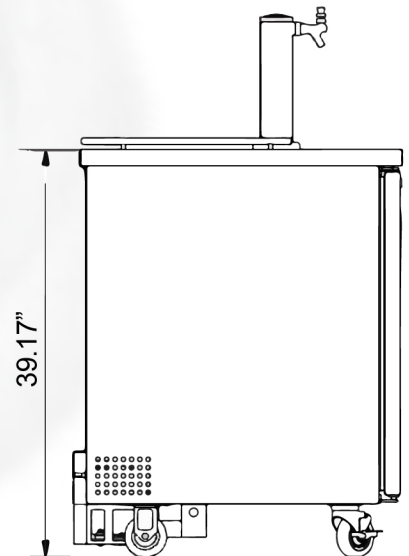

ABD-24 1 KEG BEER DISPENSER

INCLUDE 3 YEAR PARTS + LABOR / 5 YEAR COMPRESSOR WARRANTY

Dimensions

Exterior Dimensions (WxDxH)	23.43" x 31.18" x 39.17"
Weight	126lbs
Capacity (cu. ft.)	224

Cooling

Temperature Range	32° - 41° F
Refrigerant	R290
Maximum Ambient Temp	95° F
Temperature Rating	N Class
Defrosting	Automatic
Cooling System	
Temperature Display	Analog
Temperature Controller	Thermostat
H/P	1/4

Construction

Exterior Material	EGI(Electro Galvanized Iron) + Black Embossed Painting
Interior Material	Galvalume
Insulation Material	Cyclopentane
Shelf Material	SWRM-B + PE Coating
Shelves	1
Doors	1

Electrical

Voltage	115
Amps	3.0A
Hz	60Hz
Phase	1

Top View

Side View