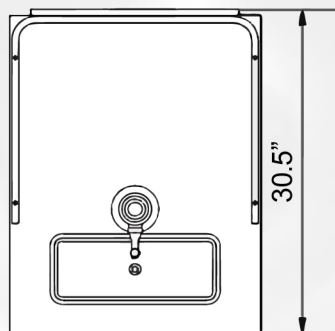

ABD-24 1 KEG BEER DISPENSER

INCLUDE 3 YEAR PARTS + LABOR / 5 YEAR COMPRESSOR WARRANTY

Dimensions

Exterior Dimensions (WxDxH)	23.43" x 31.18" x 39.17"
Weight	126lbs
Capacity (cu. ft.)	224

Cooling

Temperature Range	32° - 41° F
Refrigerant	R290
Maximum Ambient Temp	95° F
Temperature Rating	N Class
Defrosting	Automatic
Cooling System	
Temperature Display	Analog
Temperature Controller	Thermostat
H/P	1/4

Construction

Exterior Material	EGI(Electro Galvanized Iron) + Black Embossed Painting
Interior Material	Galvalume
Insulation Material	Cyclopentane
Shelf Material	SWRM-B + PE Coating
Shelves	1
Doors	1

Electrical

Voltage	115
Amps	3.0A
Hz	60Hz
Phase	1

Top View