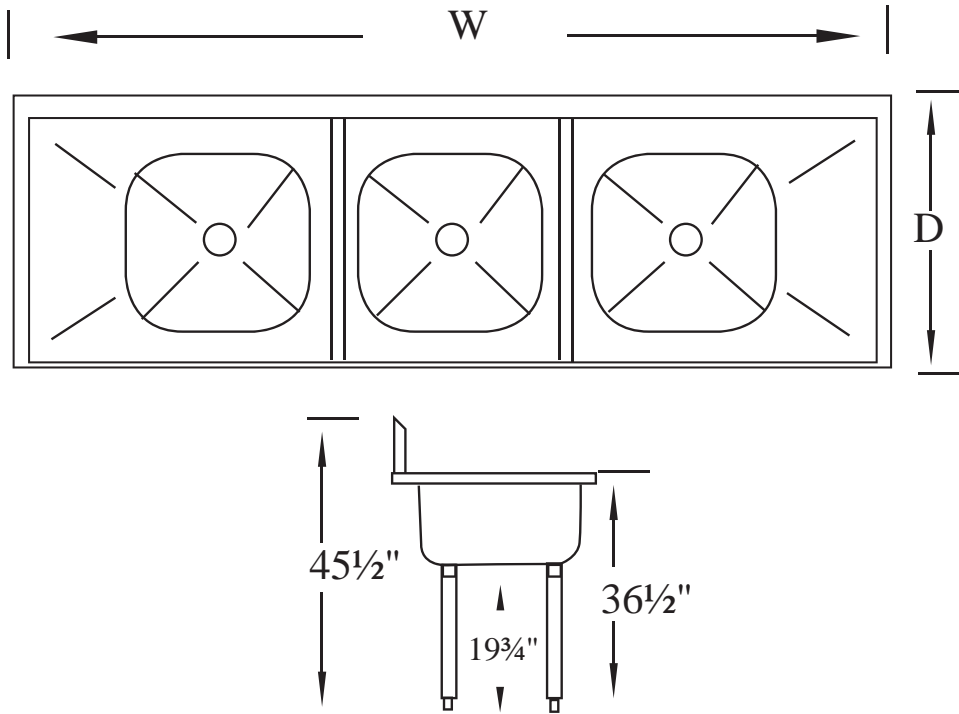

Item# _____
Project: _____
Qty: _____

3 Bowl Heavy Duty Sink Stainless Steel 16 Gauge, 14" Deep

Serv-Ware

Features

- 304 Series Stainless Steel
- 16 Gauge Construction
- Stainless Steel Gussets
- 14" Deep Bowls with 2" Separation
- 10½" Backsplash (11¾" from Deck to Tile Edge)
- Galvanized Legs with Adjustable Feet
- Basket Strainers Included

Qty: _____

V

3 Bowl Heavy Duty Sink Stainless Steel 16 Gauge, 14" Deep

Serv-Ware

Model	Bowl Size (W x D)	Drain Boards	Size (W x D)	Weight/lbs (Shipping)
3CWPH18182-24	18" x 18"	Two 24"	106" x 24"	173
3CWPH18242-24	18" x 24"	Two 24"	106" x 30"	200
* 3CWPH24242-24	24" x 24"	Two 24"	124" x 30"	221
* 3CWPH20282-30	20" x 28"	Two 30"	124" x 34"	227

Part #SSLS - Optional stainless steel leg set for 14" deep sinks

* Cut for 2 faucets

Serv-Ware
www.servware.com

Phone: (800).768.5953

Fax: (800).976.1299

Revised 1/17